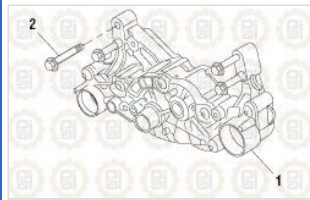

Volvo / Renault Engine Components 2015
Oil Pump - Renault DXi 11 / Renault DXi 13