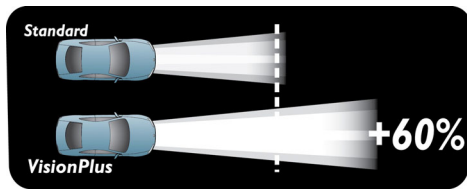

### DOT Compliant

- Philips VisionPlus headlights are DOT compliant
- Always change both headlights at once for more safety

### 60% More light on the road

Light is a fundamental part of the driving experience and light is the first and only part of the safety circle that actually helps to prevent accidents. Philips VisionPlus headlights project an up to 80+ ft longer beam than a standard halogen bulb. Thanks to an earlier recognition of obstacles and traffic signs, VisionPlus allows you to react quicker. Philips VisionPlus is the performance choice for safety conscious drivers.