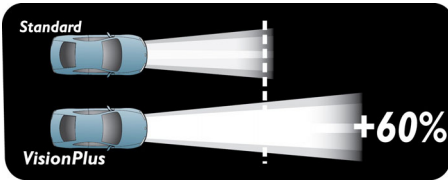

- Philips is the choice of all major car manufacturers.
- Always change both headlights at once for more safety

PHILIPS

car headlight bulb
9006 55W, 12V

9006VPB2

Highlights

60% More light on the road

Light is a fundamental part of the driving experience and light is the first and only part of the safety circle that actually helps to prevent accidents. Philips VisionPlus headlights project an up to 80+ ft longer beam than a standard halogen bulb. Thanks to an earlier recognition of obstacles and traffic signs, VisionPlus allows you to react quicker. Philips VisionPlus is the performance choice for safety conscious drivers.