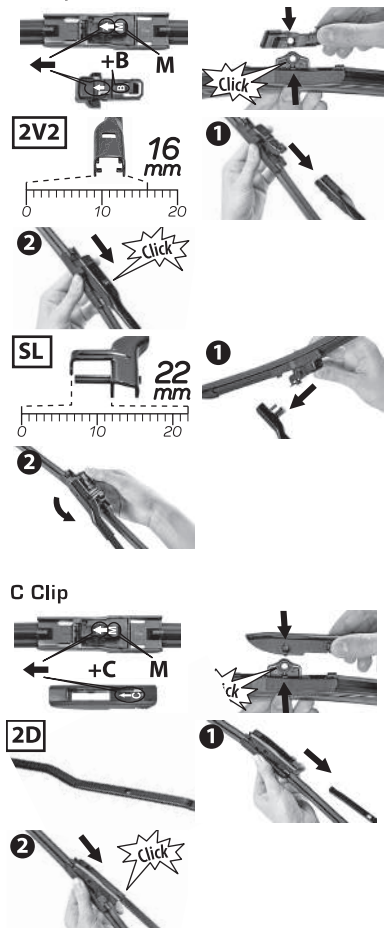

Pre-mounted base
U-Hook Arm

Side Pin 3/16"

Side Pin 1/4"

M Clip (Base for A B C clip)

A Clip

B Clip

C Clip

Check out the collection of wiper blades we offer.