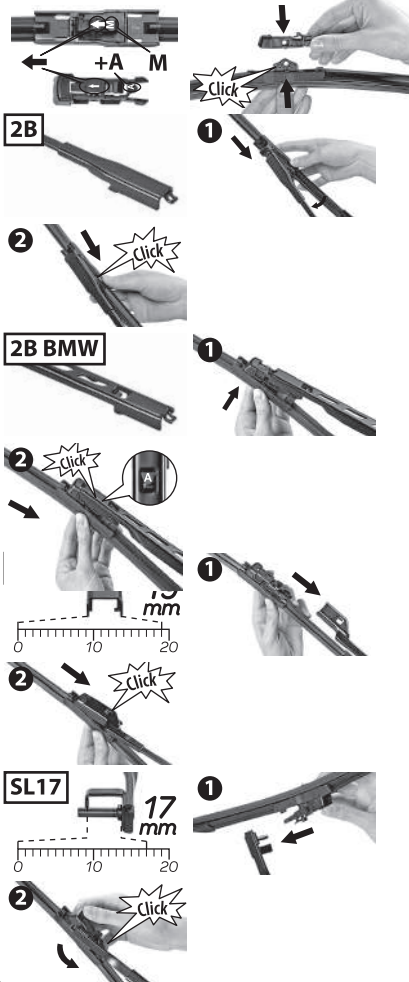

Pre-mounted base
U-Hook Arm

Side Pin 3/16"

Side Pin 1/4"

M Clip (Base for A B C clip)

A Clip

B Clip

C Clip

Check out the collection of wiper blades we offer.