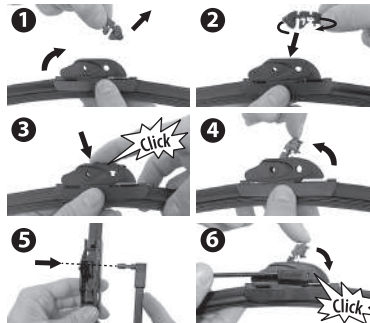

Let's install your new wipers

⚠ CAUTION!!!

- * Prep-pack is not for consumption
- * Avoid eye contact
- * In case of eye contact flush immediately
- * If pad contacts paint, clean immediately with water
- * Prep pack chemical contents:
Isopropyl alcohol - 98%
Ethanol (solution of silicone) - 2%

Pre-mounted base
U-Hook Arm

Side Pin 3/16"

Side Pin 1/4"

M Clip (Base for A B C clip)

A Clip

B Clip

C Clip

Check out the collection of wiper blades we offer.