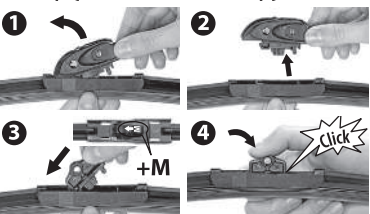

Pre-mounted base
U-Hook Arm

Side Pin 3/16"

Side Pin 1/4"

M Clip (Base for A B C clip)

A Clip

B Clip

C Clip

Check out the collection of wiper blades we offer.