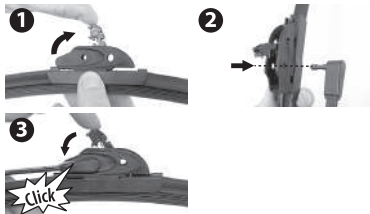

Pre-mounted base
U-Hook Arm

Side Pin 3/16"

Side Pin 1/4"

M Clip (Base for A B C clip)

A Clip

B Clip

C Clip

Check out the collection of wiper blades we offer.