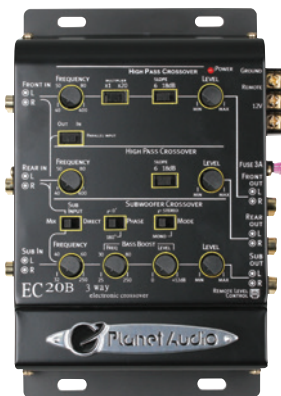

### 3-WAY ELECTRONIC CROSSOVER

FEATURING REMOTE SUBWOOFER CONTROL

- Front, Rear, Sub Inputs & Outputs
- HP & LP Filters
- Selectable Slope
- Bass Boost
- Phase Control
- Remote Subwoofer Control

**Dimensions:**  
8.25" L x 5.13" W x 1.88" H