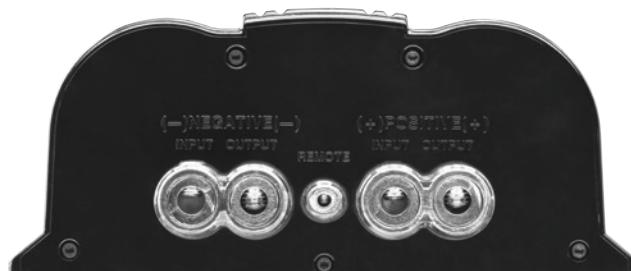

3-Digit Blue Voltage Meter Displays  
0.1V Increments

Blue LED Illuminated Window with Music Response

16V Operating Voltage

24V Surge