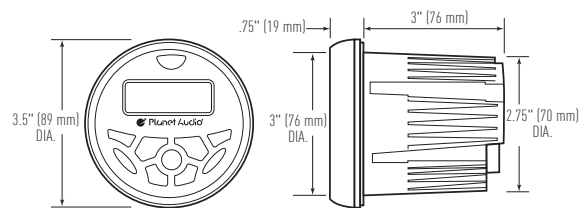

GENERAL

Switchable US & EU Tuner
Frequencies
RDS Tuner
IPX6
NOAA Weather Band Tuner
Conformal Coated PCB
Polished Stainless Steel Bezel
Zero Current Draw Memory (Radio
Preset Memory in case
of Battery Disconnect)
Cutout Diameter: 3" (76 mm)
Output Power:
60 Watts x 4 Channel