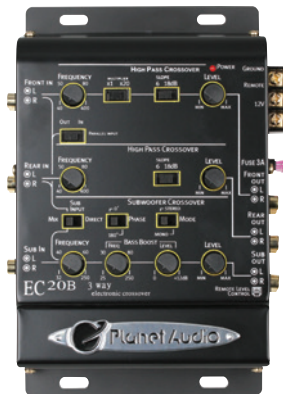

- Master Volume Control
- Fader Control
- Input Sensitivity Adjustment
- PWM MOSFET Power Supply
- S/N: > 85 dB

Dimensions:
7" L x 4.75" W x 1.38" H

EC20B

3-WAY ELECTRONIC CROSSOVER

FEATURING REMOTE SUBWOOFER CONTROL

- Front, Rear, Sub Inputs & Outputs
- HP & LP Filters
- Selectable Slope
- Bass Boost
- Phase Control
- Remote Subwoofer Control

Dimensions:
8.25" L x 5.13" W x 1.88" H

REMOTE SUBWOOFER CONTROL

EC10B

2-WAY ELECTRONIC CROSSOVER