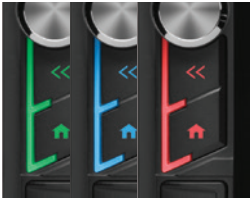

RECEIVERS WITH MONITORS

P9695B

**BLUETOOTH® | IN-DASH DOUBLE DIN
DVD/MP3 AM/FM RECEIVER**
FEATURING 6.95" (177 mm) WIDESCREEN
TOUCHSCREEN DIGITAL TFT LCD MONITOR

- Double-DIN Fit
- Touchscreen Digital TFT LCD Monitor
- USB Port
- USB Charging (1A)*
- SD Port
- Aux-In
- Front, Rear, Sub Pre-Amp Outputs
- Front & Rear Camera Input
- Video Output
- A-Link (Screen Mirroring)

RGB ILLUMINATION OPTIONS