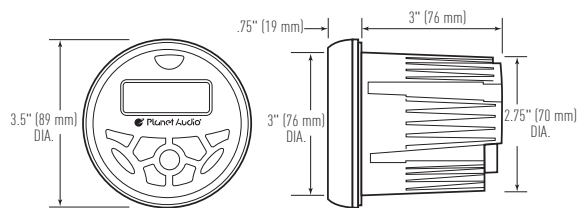

GENERAL

Switchable US & EU Tuner
Frequencies
RDS Tuner
IPX6
NOAA Weather Band Tuner
Conformal Coated PCB
Polished Stainless Steel Bezel
Zero Current Draw Memory (Radio Preset Memory in case of Battery Disconnect)
Cutout Diameter: 3" (76 mm)
Output Power:
60 Watts x 4 Channel