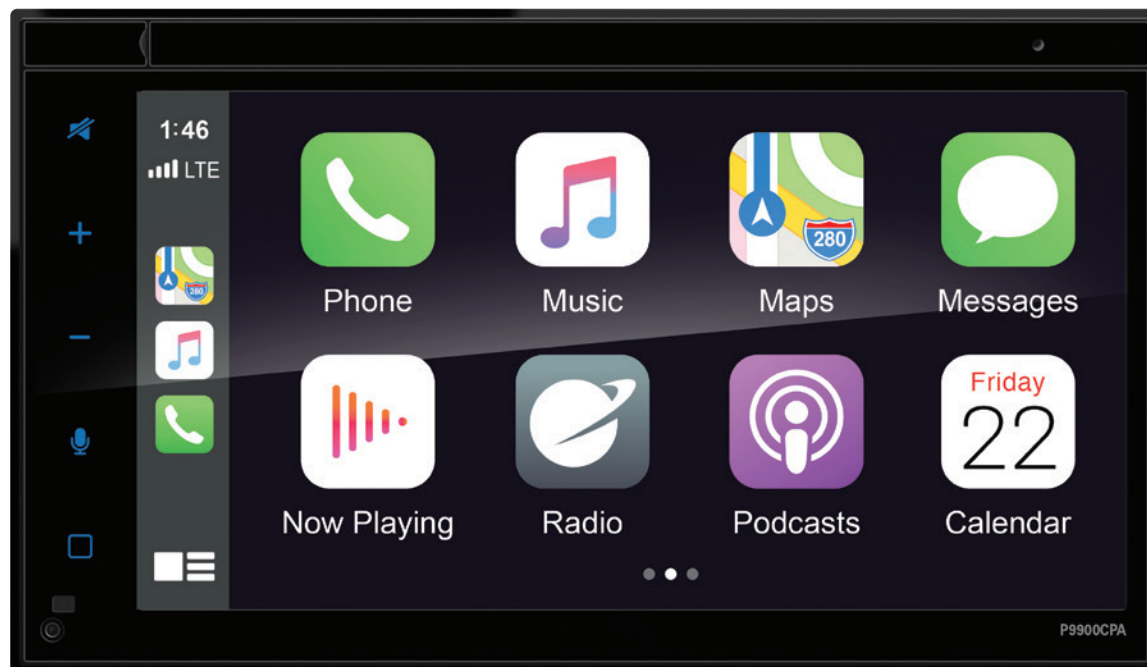

MULTICOLOR ILLUMINATION OPTIONS

MULTIMEDIA RECEIVER

FEATURING Apple CarPlay and Android Auto

P9900CPA

**BLUETOOTH® | MP3-COMPATIBLE AM/FM RECEIVER
FEATURING 6.75" (171 mm) CAPACITIVE TOUCHSCREEN**

*Hear the music as the artist intended with lossless FLAC playback. Capable of 24-bit/96 kHz reproduction, just load your favorite FLAC files onto a USB/SD drive and enjoy!
Hi-resolution audio is here and it will redefine how you listen to music!*

PLAYBACK

High-Resolution FLAC
MP3 / WMA / WAV
Bluetooth® Audio Streaming
(Stream and Control Your Favorite Music Apps)

INPUTS & OUTPUTS

Bluetooth® Hands-Free
USB Port
USB Charging (1A)*
Aux-In
Compatible with Audio Output of iPod®/iPhone®, Smartphones, and MP3 Players
Front, Rear, Sub Pre-Amp Outputs
Rear Camera Input