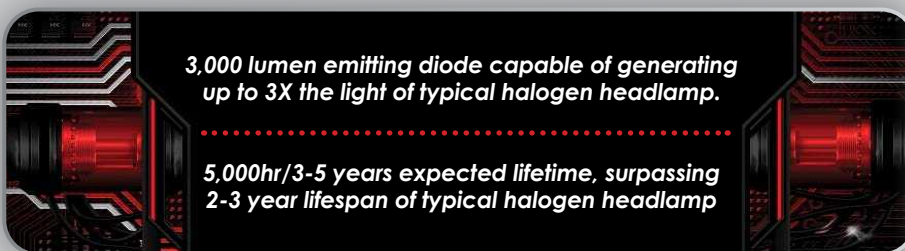

3,000 lumen emitting diode capable of generating up to 3X the light of typical halogen headlamp.

5,000hr/3-5 years expected lifetime, surpassing 2-3 year lifespan of typical halogen headlamp

OPT-9004 / OPT-9007