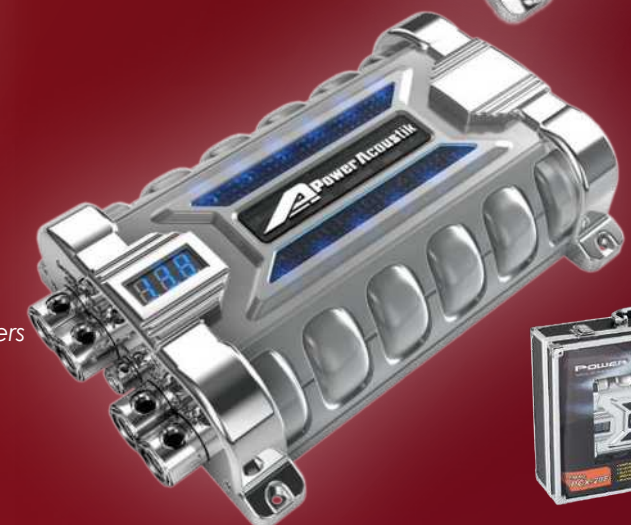

PCX-30F
30 Farad Hybrid Power Capacitor

12-16 DC Volts Operation
Internally Stacked Carbon-Foil Capacitors
Direct Connect 0 ga. Terminals & 4 ga. Reducers
Digital Voltage Meter
Polarity & Voltage Protection
Protection Alert Indicator
LED Accent Lighting
Satin Finish w/ Chrome Accents