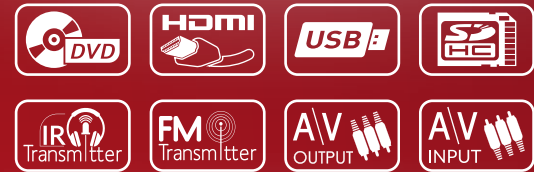

REAR SEAT ENTERTAINMENT

PMD-143H Ceiling Mount DVD Entertainment System w/ MobileLink Smartphone Mirroring & 14.3" LCD

GENERAL INFORMATION

Interchangeable Color Skins Included (beige, black, grey)
Car-Spec DVD Drive for Extreme Temperature Exposure
Triggered Bright White LED Dome Light
1366 x 768 16:9 Widescreen Resolution
Dimensions: 16" w x 7.5" d x 2" h

MOBILELINK INTEGRATION

MobileLink Mirrors the Image of Your Smartphone or Tablet To The Ceiling Monitor via MHL HDMI Interface Cable

DIGITAL MEDIA PLAYBACK

Video & Audio Playback from DVD, DVDR, CD, & CDR Discs
Video & Audio Playback from 64GB USB & Full Size SD
720p MP4 & WMV Video or MP3 & WMA Audio Playback

AUDIO/VIDEO IN'S & OUT'S

HDMI Input for High-Definition External Source
Single Channel Wireless IR Transmitter (use HP-11S)
8-ch FM Stereo Transmitter for OEM Integration
RCA A/V Input for External Sources Display
RCA A/V Output to Auxiliary Display Devices