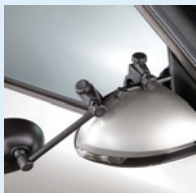

30-0101, SpeedFix Mirror 1/per box.

SpeedFix fastening allows for "Speedy" mounting: Easy on - Easy off
Patented HINGED Rod End conforms to most vehicle mirrors
Aerodynamic mirror design reduces air resistance and vibration
SpeedFix fits driver or passenger side mirrors