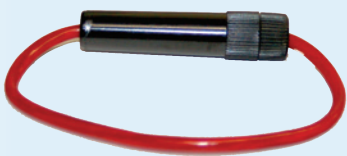

Fuse Holder

- 16-0920PK 20 Amp Fuse Holder
- 16-0930PK 30 Amp Fuse holder