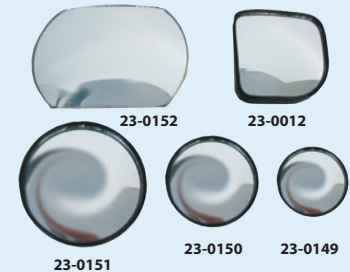

Stick - On - Wide Angle Spot Mirrors

Stick-on, wide-angle (convex) spot mirror features permanent self-stick cushioned adhesive back. Mounts on any flat surface. A size for any application. 1 per card.

- 30-0010 2" Blind Spot Mirror
- 30-0020 3" Blind Spot Mirror
- 30-0030 3-3/4" Blind Spot Mirror
- 30-0040 4" x 5.5" Blind Spot Mirror
- 30-0050 3.75" Wedge Spot Mirror