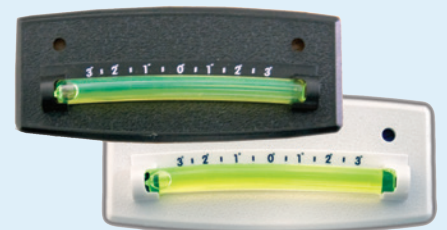

GRADUATED LEVELS

Graduated levels are easy to read with markings to indicate inches required to level your RV. Install with adhesive back or screws. 2/card.

- 28-0167 Graduated Level, Black
- 28-0166 Graduated Level, White

SCREW-ON LEVELS

Screw-on levels are adhesive backed and come with screws for permanent mounting. 2/card.

- 28-0141 Screw-on Level, Black
- 28-0142 Screw-on Level, White

2 WAY UTILITY LEVEL

Utility level reads two directions at once and can be used portable or mounted permanently. 1/card.

- 28-0152 2 Way Level, White