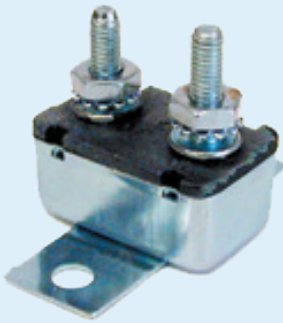

Circuit Breakers

12 volt circuit breaker automatically resets when circuit is repaired. Installs with metal based mounting bracket and stud terminals.

- 16-3010 10 Amp Circuit Breakers
- 16-3020 20 Amp Circuit Breakers
- 16-3030 30 Amp Circuit Breakers
- 16-3040 40 Amp Circuit Breakers
- 16-3050 50 Amp Circuit Breakers