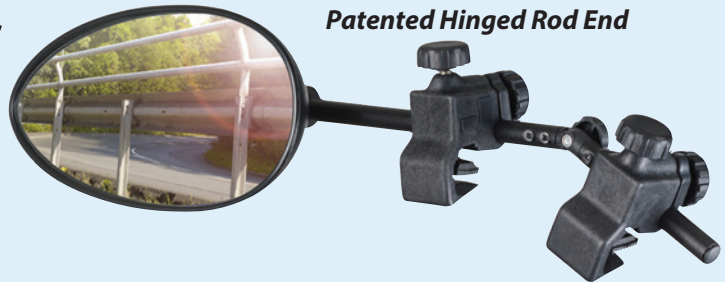

SpeedFix Mirror

Clamp-On Mirror

- Easy On - Easy Off
- Fits Driver or Passenger Side
- Innovative Fastening System
- Clamps on Most Vehicles
- Aerodynamic Mirror Design
- Reduced Air Resistance

30-0101 SpeedFix Mirror One Per Box

XLR 2.5 Ratchet Clip On Tow Mirror

30-0086 XLR 2.5 Ratchet Series Mirror
Packaged one mirror per box.
30-0099 One Pair Replacement Straps

XLR Ratchet Series Mirrors fit more vehicles than ever before. Unique arm design allows mirror to be used on driver and passenger sides without any compromise of fit. Precision ratchet allows proper strap adjustment every time. XLR 2.5 has convex head that rotates 360 degrees and is mounted on 2.5" arm that pivots 3" up and down. Dual head features adjustable regular and convex mirrors. 1 per box.

SpeedFix Mirror Clamp-On Tow Mirror

Patented Hinged Rod End

30-0101, SpeedFix Mirror 1/per box.

SpeedFix fastening allows for "Speedy" mounting: Easy on - Easy off
Patented HINGED Rod End conforms to most vehicle mirrors
Aerodynamic mirror design reduces air resistance and vibration
SpeedFix fits driver or passenger side mirrors

Clip On Tow Mirror XL Clip On Tow Mirror

30-0095 Clip On Tow Mirror 1 each
30-0097 1pair Replacement Straps

Clip On Tow Mirror fits most autos, small vans and SUV's. Arms open to 7". Mirror adjusts inside head. Easy on and off. Fits right or left side. Does not obstruct existing mirror. 1 per box.