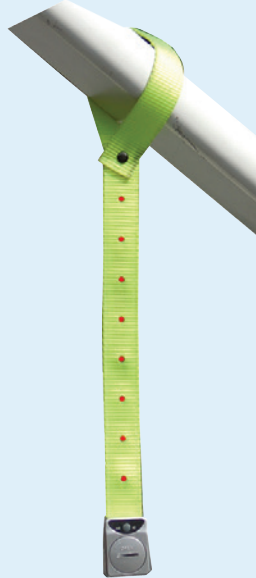

Awning Arm Alert

Stop banging your head on awning arms! Prime's Awning Arm Alert attaches to most awning arms with quick release Velcro strap. During daylight the fluorescent strap is hard to miss. At night turn on 8 red flashing LED's to attract attention to the awning arm. LED's are visible from the front and back side of the Awning Arm Alert. Long battery life allows for over eighty hours of use. Replacement batteries are available. Use to warn of other obstructions such as mirrors, hitches or bike racks. Makes excellent campsite locator or marker. Batteries included. 1 per card. Awning Arm Alert Campsite Marker / Locator 8 Flashing LED's.

15-3001 Awning Arm Alert