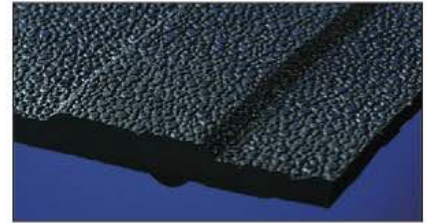

BED & TAILGATE MATS

Our truck bed and tailgate mats are made from the same rubber compound used in heavy duty tires. At 5/16" thick, they provide the thickness necessary to protect your bed against dents and scratches.

YEAR	DESCRIPTION	PART #
BED MATS		
CHEVROLET / GMC		
73-87	FS 8' LONG BED	M210
73-87	FS 6.5' SHORT BED	M215
88-98	FS 8' LONG BED	M500
88-98	FS 6.5' SHORT BED	M501
88-06	FS SPORTSIDE	M505
99-06	SILVERADO/SIERRA 8' LONG BED	M590
99-06	SILVERADO/SIERRA 6.5' SHORT BED	M585
04-06	SILVERADO/SIERRA 5.8'	M612
07-15	SILVERADO/SIERRA 5.5'	M596
07-15	SILVERADO/SIERRA 6.5' SHORT BED	M587
07-15	SILVERADO/SIERRA 8' LONG BED	M588
94-03	S10/S10NOMA 6' SHORT BED	M222
04-12	COLORADO/CANYON 6' SHORT BED	M610
04-12	COLORADO/CANYON CREW CAB 5'	M611
2015	COLORADO/CANYON CREW CAB 5'	M628
2015	COLORADO/CANYON 6'	M629
DODGE		
94-01	RAM 1500 6.5' SHORT BED	M229
94-02	RAM 2500/3500 6.5' SHORT BED	M229
94-01	RAM 1500 8' LONG BED	M231
94-02	RAM 2500/3500 8' LONG BED	M231
09-15	RAM 5.7'	M598
02-15	RAM 1500 8' LONG BED	M600
03-15	RAM 2500/3500 8' LONG BED	M600
02-15	RAM SHORT BED	M601
03-15	RAM 2500/3500 6.5' SHORT BED	M601
09-15	DODGE 5.7' (W/SCRIBELINE FOR RAMBOX)	M626
87-11	DAKOTA 8' LONG BED	M232
87-11	DAKOTA 6.5' SHORT BED	M234