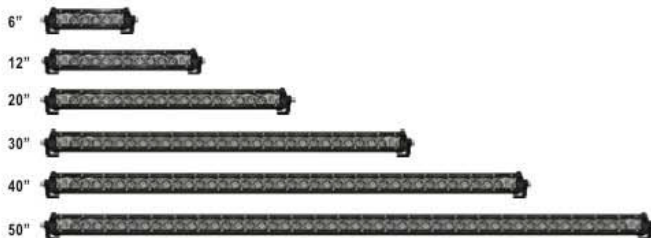

ProMaxx[®]
Automotive Accessories

PARTS & ACCESSORIES

DESCRIPTION	PART #
3" X 3" 20-WATT PAIR LED LIGHTS WITH HARNESS - FLOOD	LED2X2FLOOD
3" X 3" 20-WATT PAIR FLUSH MOUNT LED LIGHTS WITH HARNESS - FLOOD	LED2X2FLUSHFLOOD
3" X 3" 20-WATT PAIR FLUSH MOUNT LED LIGHTS WITH HARNESS - SPOT	LED2X2FLUSHSPOT

DESCRIPTION	PART #
3" X 3" 20-WATT PAIR LED LIGHTS WITH HARNESS - SPOT	LED2X2SPOT
6" LED WORK LIGHT	LED006-02

PROMAXX LED LIGHT BARS

PROMAXX LED LIGHT BARS PROVIDE SUPERIOR ILLUMINATION FOR YOUR NEEDS

Whether it be for your off-road vehicle, marine application or any heavy machinery where increased lighting is needed, ProMaxx light bars will help improve your nighttime conditions for increased productivity. ProMaxx light bars are made of lightweight die-cast aluminum with heat sink extrusion, polycarbonate lens, easy mounting hardware and are supplied in combination patterns of both flood and spot outputs. With a 30,000-hour working lifespan of continuous use, they are backed by a 1-year warranty.

STRAIGHT DUAL ROW LED LIGHT BARS

DESCRIPTION	PART #
6" DUAL ROW LED LIGHT BAR, 36-WATT SPOT/FLOOD COMBO 2880 LUMENS	LED206
12" DUAL ROW LED LIGHT BAR, 72-WATT SPOT/FLOOD COMBO 5760 LUMENS	LED212
20" DUAL ROW LED LIGHT BAR, 120-WATT SPOT/FLOOD COMBO 9600 LUMENS	LED220
30" DUAL ROW LED LIGHT BAR, 180-WATT SPOT/FLOOD COMBO 4400 LUMENS	LED230
40" DUAL ROW LED LIGHT BAR, 240-WATT SPOT/FLOOD COMBO 19200 LUMENS	LED240
50" DUAL ROW LED LIGHT BAR, 288-WATT SPOT/FLOOD COMBO 23040 LUMENS	LED250