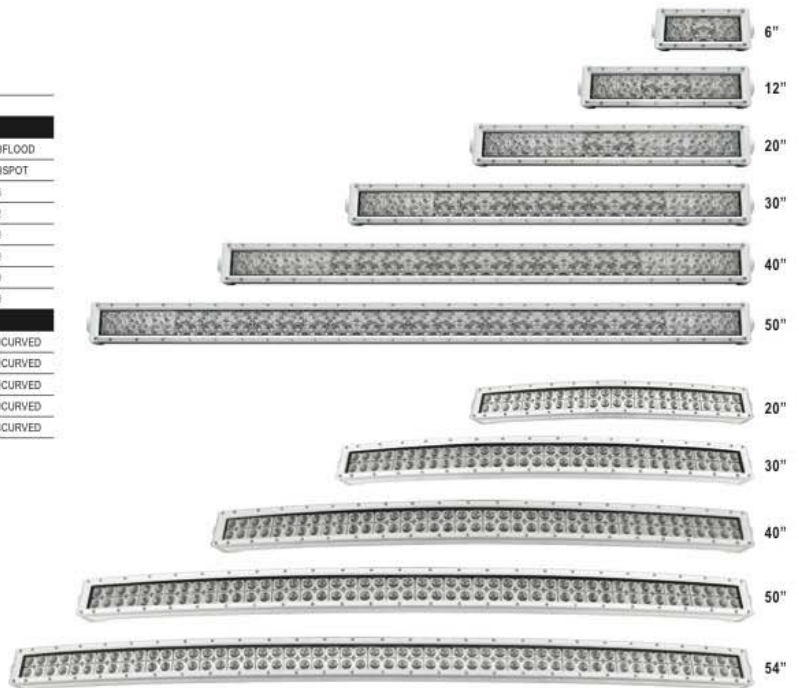

CURVED DUAL ROW LED LIGHT BARS

DESCRIPTION	PART #
20" CURVED LED LIGHT BAR 120-WATT SPOT/FLOOD COMBO 9600 LUMENS	LED220CURVED
30" CURVED LED LIGHT BAR 180-WATT SPOT/FLOOD COMBO 14400 LUMENS	LED230CURVED
40" CURVED LED LIGHT BAR 180-WATT SPOT/FLOOD COMBO 14400 LUMENS	LED240CURVED
50" CURVED LED LIGHT BAR 288-WATT SPOT/FLOOD COMBO 23040 LUMENS	LED250CURVED
54" CURVED LED LIGHT BAR SPOT/FLOOD COMBO 24960 LUMENS	LED254CURVED

CURVED REMOTE DUAL ROW LED LIGHT BARS

DESCRIPTION	PART #
20" CURVED REMOTE LED LIGHT BAR 120-WATT SPOT/ FLOOD COMBO - 9600 LUMENS	LED220CURVED-REM
30" CURVED REMOTE LED LIGHT BAR 180-WATT SPOT/ FLOOD COMBO - 14400 LUMENS	LED230CURVED-REM
40" CURVED REMOTE LED LIGHT BAR 180-WATT SPOT/ FLOOD COMBO - 14400 LUMENS	LED240CURVED-REM
50" CURVED REMOTE LED LIGHT BAR 288-WATT SPOT/ FLOOD COMBO - 23040 LUMENS	LED250CURVED-REM
54" CURVED REMOTE LED LIGHT BAR SPOT/FLOOD COMBO - 24960 LUMENS	LED254CURVED-REM

MARINE LED LIGHT BARS

CURVED OR STRAIGHT DUAL ROW

DESCRIPTION	PART #
STRAIGHT	
3" X 3" MARINE (WHITE) FLOOD CUBE LED LIGHTS (PAIR)	LEDM3X3FLOOD
3" X 3" MARINE (WHITE) SPOT CUBE LED LIGHTS (PAIR)	LEDM3X3SPOT
6" MARINE (WHITE) DUAL ROW LED LIGHT BAR (STD REFLECTOR)	LEDM206
12" MARINE (WHITE) DUAL ROW LED LIGHT BAR (STD REFLECTOR)	LEDM212
20" MARINE (WHITE) DUAL ROW LED LIGHT BAR (STD REFLECTOR)	LEDM220
30" MARINE (WHITE) DUAL ROW LED LIGHT BAR (STD REFLECTOR)	LEDM230
40" MARINE (WHITE) DUAL ROW LED LIGHT BAR (STD REFLECTOR)	LEDM240
50" MARINE (WHITE) DUAL ROW LED LIGHT BAR (STD REFLECTOR)	LEDM250
CURVED	
20" CURVED MARINE (WHITE) DUAL ROW LED LIGHT BAR (3D REFLECTOR)	LEDM220CURVED
30" CURVED MARINE (WHITE) DUAL ROW LED LIGHT BAR (3D REFLECTOR)	LEDM230CURVED
40" CURVED MARINE (WHITE) DUAL ROW LED LIGHT BAR (3D REFLECTOR)	LEDM240CURVED
50" CURVED MARINE (WHITE) DUAL ROW LED LIGHT BAR (3D REFLECTOR)	LEDM250CURVED
54" CURVED MARINE (WHITE) DUAL ROW LED LIGHT BAR (3D REFLECTOR)	LEDM254CURVED