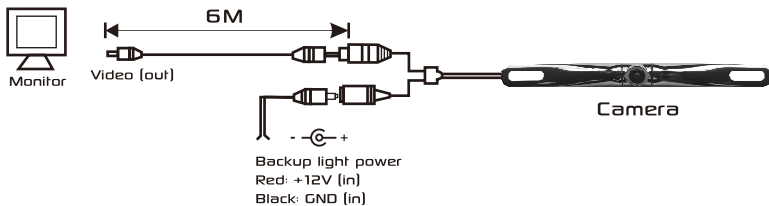

Connection: