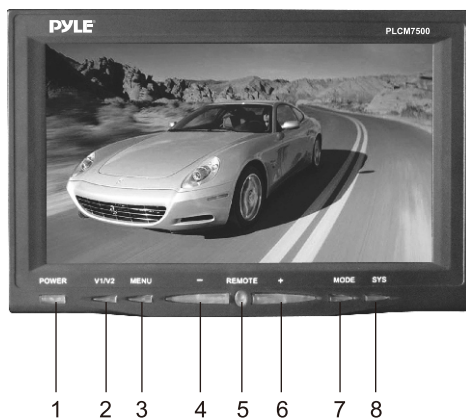

PYLE
view

PLCM7500

Die Cast

License Plate Mount
Rearview Camera

Cigarette Lighter

7" Window Suction mount TFT/LCD video monitor with universal
mount rearview backup color camera w/distance scale line

User Manual

Front Panel

- | | |
|---------------------------------|----------------------------|
| 1. Power ON/OFF | 5. Remote sensor |
| 2. V1/V2 switch | 6. Positive adjustment |
| 3. Activation of menu indicator | 7. 16:9/4:3 display switch |
| 4. Negative adjustment | 8. Image rotation |

Remote control

FEATURES:

Monitor:

- 7" TFT-LCD Monitor
- With Window Mount Bracket
- 16:9 Wide Screen
- PAL/NTSC System
- High Resolution
- Wireless Remote Control
- Two Video Inputs
- Power Supply: DC 12V
- Dimension: 7.60"W x 5.24"H x 0.98"D

Camera:

- License Plate Mount Back up Rearview Color Camera
- Black Zinc Aluminum Die Cast Chrome
- Distance Scale Line
- True Color Reproduction
- Low Lux Performance of 0.2 LUX Night Vision
- Total Pixels: 656 x 492
- Resolution: 420 TV Lines
- Viewing Angle: 170 Degree
- Auto White Balance
- Waterproof (Ip67), Fog Resistant
- Low Lighting Capable
- Video Output: 1.0V PP-75 Ohm
- Power Supply: DC 12V 200mA
- 17 Foot male to male RCA Video Cable
- Dimension: 10"W x 1.3"H x 1.26"D