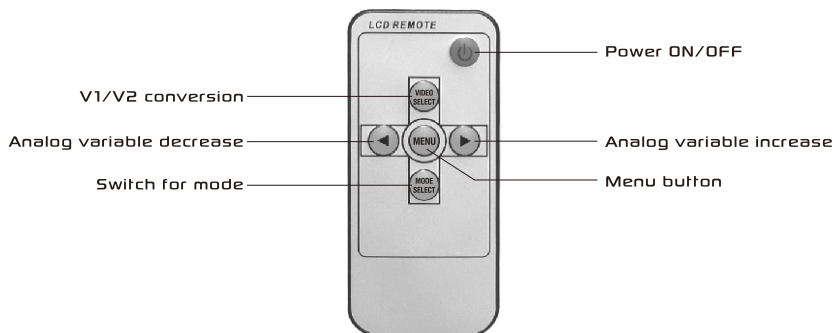

Front Panel

- | | |
|---------------------------------|----------------------------|
| 1. Power ON/OFF | 5. Remote sensor |
| 2. V1/V2 switch | 6. Positive adjustment |
| 3. Activation of menu indicator | 7. 16:9/4:3 display switch |
| 4. Negative adjustment | 8. Image rotation |

Remote control

FEATURES:

Monitor:

- 7" TFT-LCD Monitor
- With Window Mount Bracket
- 16:9 Wide Screen
- PAL/NTSC System
- High Resolution
- Wireless Remote Control
- Two Video Inputs
- Power Supply: DC 12V
- Dimension: 7.60"W x 5.24"H x 0.98"D

Camera:

- License Plate Mount Back up Rearview Color Camera
- Black Zinc Aluminum Die Cast Chrome
- Distance Scale Line
- True Color Reproduction
- Low Lux Performance of 0.2 LUX Night Vision
- Total Pixels: 656 x 492
- Resolution: 420 TV Lines
- Viewing Angle: 170 Degree
- Auto White Balance
- Waterproof (Ip67), Fog Resistant
- Low Lighting Capable
- Video Output: 1.0V PP-75 Ohm
- Power Supply: DC 12V 200mA
- 17 Foot male to male RCA Video Cable
- Dimension: 10"W x 1.3"H x 1.26"D