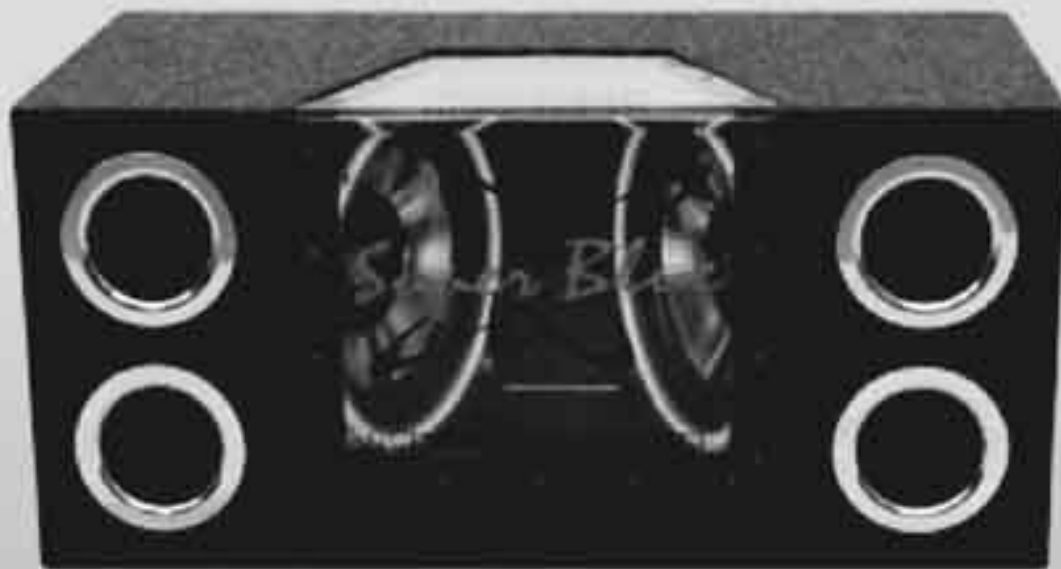

PYRAMID PYRAMID

PYRAMID

SPECIFICATIONS

BNPS102

BNPS122

PYRAMID PYRAMID

PYRAMID PYRAMID PYRAMID

PYRAMID PYRAMID PYRA

About Pyramid Bnps-series Bandpass SubWoofer Systems

Congratulations

You have just purchased one of our high quality Pyramid Bnps Subwoofer Systems, Pyramid Bnp-series Bandpass Subwoofer Systems is carefully designed & manufactured for vehicle use. They could deliver consistent and high performance.

The General Features of Pyramid Bnps-Series Bandpass SubWoofer Systems

High Power 4 Ohm Sub-woofers

Silver Polypropylene Cone

Specially Treated Black Rubber Edge Suspension

2" Aluminium Voece Coil

Blue Neon Light

Bandpass Alignment For Extra Deep Bass

Plexiglass Front Window 4 Tuned Ports

BNPS102

BNPS122

FEATURESD	BNPS102	BNPS122
Woofer Size	10"	12"
Power Handling(Peak)	1000W	1200W
Frequency Response	32Hz-1k Hz	32Hz-1k Hz
Woofer Used	BNPS102	BNPS122
Ports	4	4
Dimensions	13"x28.5"x14"	15.5"x31.5"x16"