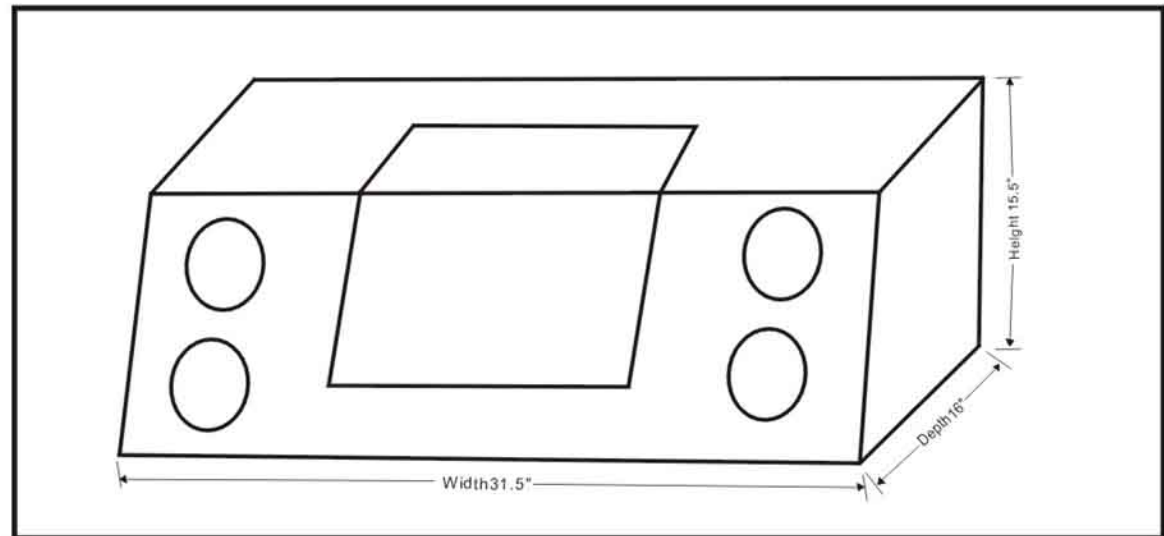

Bandpass Alignment For Extra Deep Bass

Plexiglass Front Window 4 Tuned Ports

BNPS102

BNPS122

FEATURESD	BNPS102	BNPS122
Woofer Size	10"	12"
Power Handling(Peak)	1000W	1200W
Frequency Response	32Hz-1k Hz	32Hz-1k Hz
Woofer Used	BNPS102	BNPS122
Ports	4	4
Dimensions	13"x28.5"x14"	15.5"x31.5"x16"