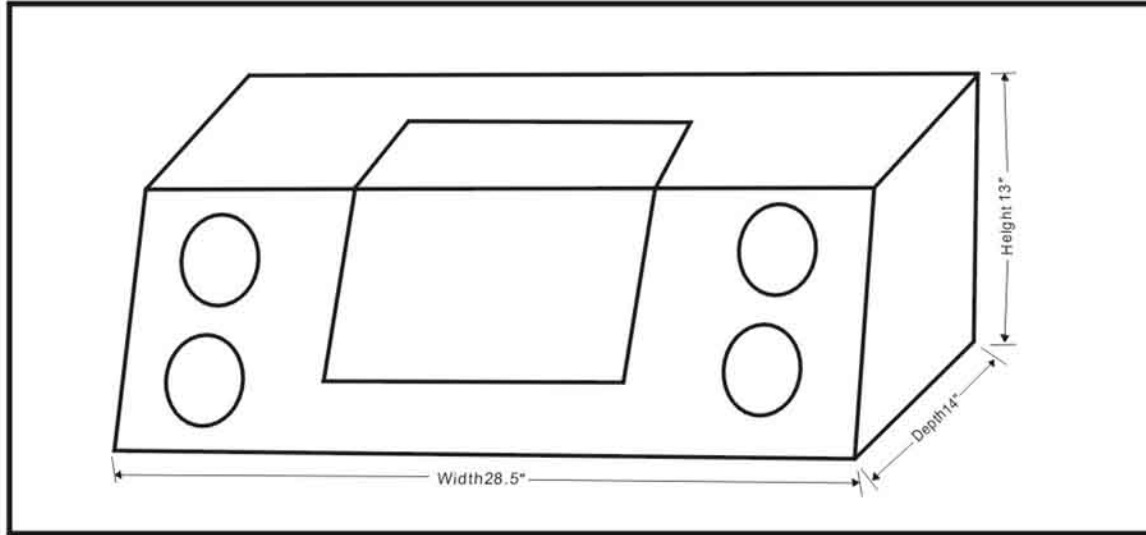

Bandpass Alignment For Extra Deep Bass

Plexiglass Front Window 4 Tuned Ports

BNPS102

BNPS122

FEATURESD	BNPS102	BNPS122
Woofer Size	10"	12"
Power Handling(Peak)	1000W	1200W
Frequency Response	32Hz-1k Hz	32Hz-1k Hz
Woofer Used	BNPS102	BNPS122
Ports	4	4
Dimensions	13"x28.5"x14"	15.5"x31.5"x16"