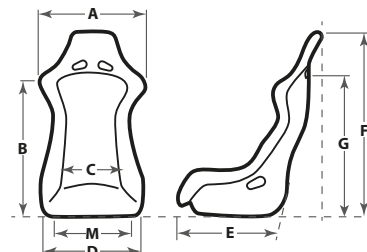

FIA approved

6 point

hans compatible

RT4000W front

RT4000W rear

RTB1005M brackets

SEAT DIMENSIONS GUIDE

- A External width at shoulders
- B Height from base to shoulder wings
- C Internal width at hips
- D External width across wings at seat front
- E Base length (front to back)
- F Maximum height (top to bottom)
- G Height from base to harness guide
- M Mounting width (side mount)

RT4000W - RT4000WX

A classic design. Similar in shape to the RT1000, but wider overall and with flared thigh support, this racing seat suits a larger build. Featuring suede wear protection in both the shoulder and thigh areas and a racing-heritage inspired quilted centre panel. Your choice of black, blue or red fireproof fabric.

FEATURES

- Fibreglass shell construction with a black glossy gel-coat. Special colours available on request
- Grey suede wear patches
- Relaxed thigh support for easy access
- FIA homologated to 8855-1999 standards
- Suitable for road or competition use
- Side mounted with RTB1005M or RTB1003S brackets (sold separately)

| Model | Material | FIA 8855-1999 | A | B | C | D | E | F | G | Mounting width | Shell weight | Total weight |
|----------|----------------------|---------------|----|----|----|----|----|----|----|----------------|--------------|--------------|
| RT4000W | Fibreglass composite | Yes | 58 | 60 | 39 | 56 | 48 | 87 | 67 | 41 | 7.0 | 9.1 |
| RT4000WX | Fibreglass composite | Yes | 63 | 60 | 43 | 60 | 48 | 87 | 66 | 46 | 7.6 | 9.8 |