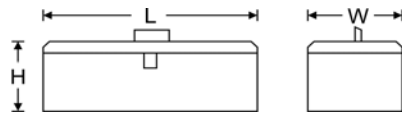

To add carry handles to the ends of a Chest Box, drop the "NH" from the RDS #.

In-Bed Box

RDS #	Description	L	W	H
71902		48	20	19
72188		57	20	19

Dock Box

RDS #	Description	L	W	H
70198		30	20	14
71688		44 ¹ / ₂	9	15
70199		48	24	18
72267		59	18	20
70200		60	24	18