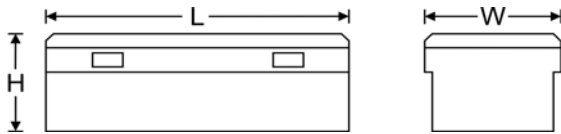

Chest Box

RDS #	Description	L	W	H
70379NH	Single Latch	36	24	18
71428NH	Double Latch	40	24	17
70534NH	Double Latch	45	24	18
70378NH	Double Latch	48	24	16³/₄
71703NH	Double Latch	55	24	16¹/₄
70377NH	Double Latch	58	24	16³/₄

To add carry handles to the ends of a Chest Box, drop the "NH" from the RDS #.