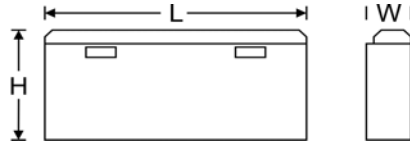

RDS Manufacturing Inc.
Automotive Toolboxes - Jobber Prices

Trailer Buddy

RDS #	Description	L	W	H
71736NH		48	10	24
71737NH		72	10	24