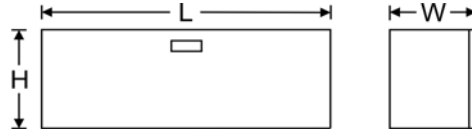

Underbody Box

RDS #	Description	L	W	H
71252	Mill Finish	24	18	18
71253		24	18	18
70559		30	18	18
70450		36	18	18
70393		48	18	18
70394		60	18	18
70395	Extra Capacity	48	24	24
70396	Extra Capacity	60	24	24