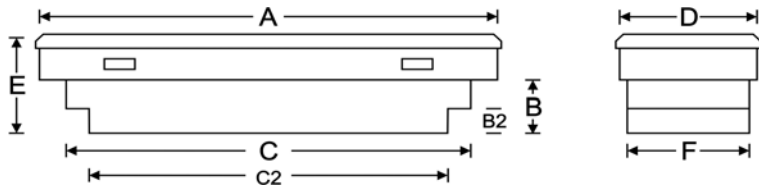

RDS Manufacturing Inc.
Automotive Toolboxes - Jobber Prices

Notched Toolboxes

Classic

RDS #	Description	A	B	B2	C	C2	D	E	F
70219N	Deep with Notch	69	12¼	6	60	48	20	18¼	17½
70509N	Deep with Notch	65	12¼	7	54	40	20	18¼	17½
70241	with Notch	59	8½	4¼	52	36	20	15¾	15½
70427N	Deep with Notch	54	14	8½	49	39	20	20¾	15½
70546	Deep with Notch	50	15¼	4	43	35	20	22	15½