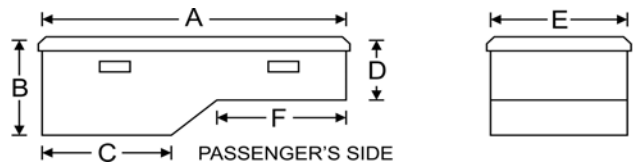

Fender Well

RDS #	Description	A	B	C	D	E	F
71377	60" Passenger's Side	60	24½	28½	12½	8	21¼
71378	60" Driver's Side	60	24½	28½	12½	8	21¼
71375	48" Passenger's Side	48	24½	16½	12½	8	21¼
71376	48" Driver's Side	48	24½	16½	12½	8	21¼