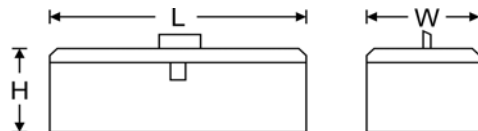

Tote Box

RDS #	Description	L	W	H
70397		14	7	5