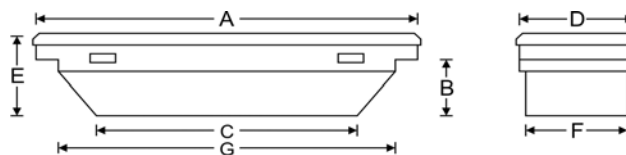

Low Profile Slant

RDS #	Description	A	B	C	D	E	F	G
71616	Full Size	61	10½	41	20	14	17½	52