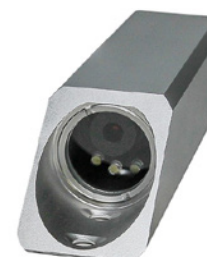

RVS-718-FLML

G-series Rear View Frameless Mirror Monitor With 4.3" Mirrorlink Display

A modern take on a classic, the RVS-718-FLML features a frameless design and mirrorlink technology. This touchscreen system is equipped with a 4.3" display placed to the left of the mirror while the entire surface is reflective and acts as a mirror. MirrorLink enables you to view your mobile phone on your mirror monitor through WiFi and standard programs like DLNA, Miracast and Air Play. Navigate your trip, select and listen to music, or play games on your mirror monitor, all with your cell phone! Your backup camera will also automatically display on your monitor when you reverse.

RVS-770
130° Backup Camera with
18 Infra-red Lights

RVS-771
130° Backup Camera with
18 Infra-red Lights (RCA)

RVS-777
130° Backup Camera with
9 Infra-red Lights

RVS-121
150° Backup Camera with
9 Infra-red Lights

RVS-2311
150° Backup Camera with
8 Infra-red Lights

RVS-812N
120° Heated Backup Camera with
30 Infra-red Lights

RVS-77F
Wired Forklift Camera

RVS-77FW
Wireless Forklift Camera

**RVS-DS1****130° Wireless Backup Camera**