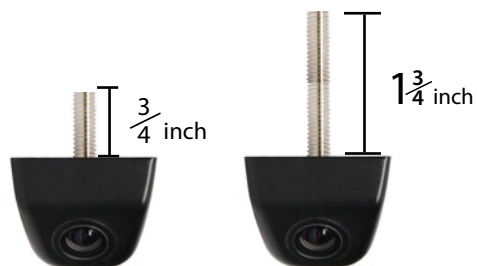

*compatible with RVS-2CAM
and RVS-4CAM systems*

**RVS-775****120° Side Camera****RVS-DSS****120° Wireless Side Camera**

*compatible with the RVS-2CAM
and RVS-4CAM systems*

**RVS-C01****150° Backup Camera
with 10 Infra-red Lights****RVS-ARM****120° Backup Camera
with 10 Infra-red Lights****RVS-ARM-FR****Freightliner Arm Camera****RVS-IPC****Forward Facing IP Camera****RVS-S7****Surface Mount
Backup Camera****RVS-818****Dual Lens DVR Camera**

RVS-MV1**MV1 Backup Camera**

Available with 2 stud lengths as a
Right Side Camera – RVS-MV1R
Left Side Camera – RVS-MV1L
Forward or Backward Facing
Camera – RVS-MV1

**RVS-TAILGATE**

**Backup Camera for
Pickup Trucks**