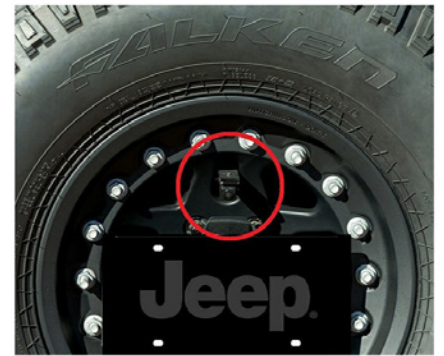

RVS-DODGE
Dodge Ram Tailgate Handle Backup Camera

RVS-T14
Tailgate Handle Backup Camera for GMC Sierra and Chevrolet Silverado (2007-2013)

RVS-T15
Tailgate Handle Backup Camera for GMC Sierra and Chevrolet Silverado (2014-2017)