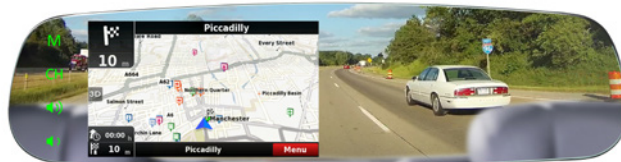

RVS-718-4CH

G-Series 4 Channel Rear View Mirror Monitor

Now you can finally see it all! This G-series monitor has 4 channels, allowing you to connect and view 4 cameras. Automatically trigger all four cameras to view a 4.3" super sharp display. The entire surface is reflective and acts as a mirror. For an absolute perfect backing up experience, this monitor comes with adjustable grid lines, allowing you to adjust the grid lines to be completely accurate regardless where you mount the camera.

RVS-718-FL

G-Series Rear View Frameless Mirror Monitor

An innovative twist on our landmark RVS-718 replacement mirror monitor, the RVS-718-FL features a frameless display, allowing for a wider view and cleaner install. Its 4.3" touchscreen monitor is placed to the left of the mirror while the entire surface is reflective and acts as a mirror. For an absolute perfect backing up experience, this monitor comes with adjustable grid lines, allowing you to adjust the grid lines to be completely accurate regardless where you mount the camera.

RVS-718-FLML

G-series Rear View Frameless Mirror Monitor With 4.3" Mirrorlink Display

A modern take on a classic, the RVS-718-FLML features a frameless design and mirrorlink technology. This touchscreen system is equipped with a 4.3" display placed to the left of the mirror while the entire surface is reflective and acts as a mirror. MirrorLink enables you to view your mobile phone on your mirror monitor through WiFi and standard programs like DLNA, Miracast and Air Play. Navigate your trip, select and listen to music, or play games on your mirror monitor, all with your cell phone! Your backup camera will also automatically display on your monitor when you reverse.