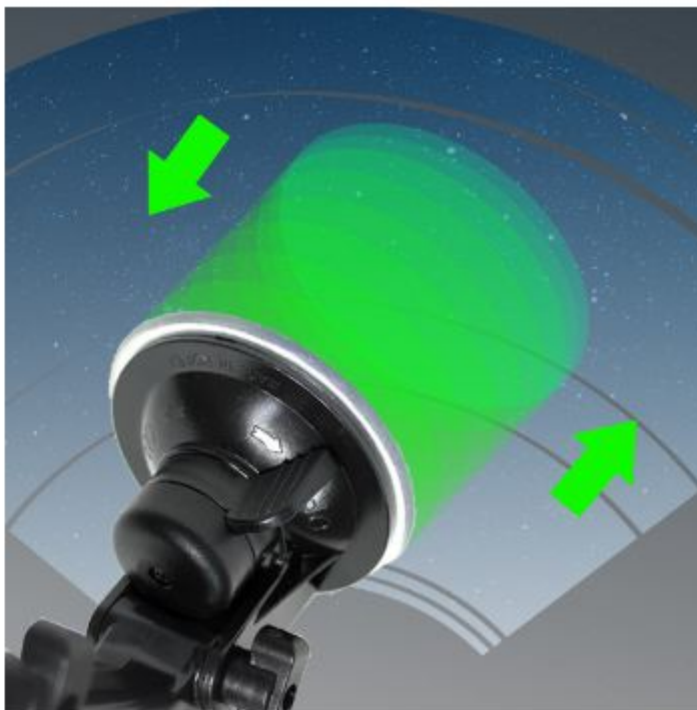

## EXTENDABLE & ADJUSTABLE

The mount can be extended from 7" to 9" and includes a swivel head for more maneuverability.

## POWERFUL SUCTION CUP

The RVS-1415 is equipped with a suction cup for quick and easy windshield mounting.

## INDUSTRIAL GRADE STRENGTH

Our extendable monitor mount is industrial grade. The RVS-1415 can easily hold over 2 pounds.