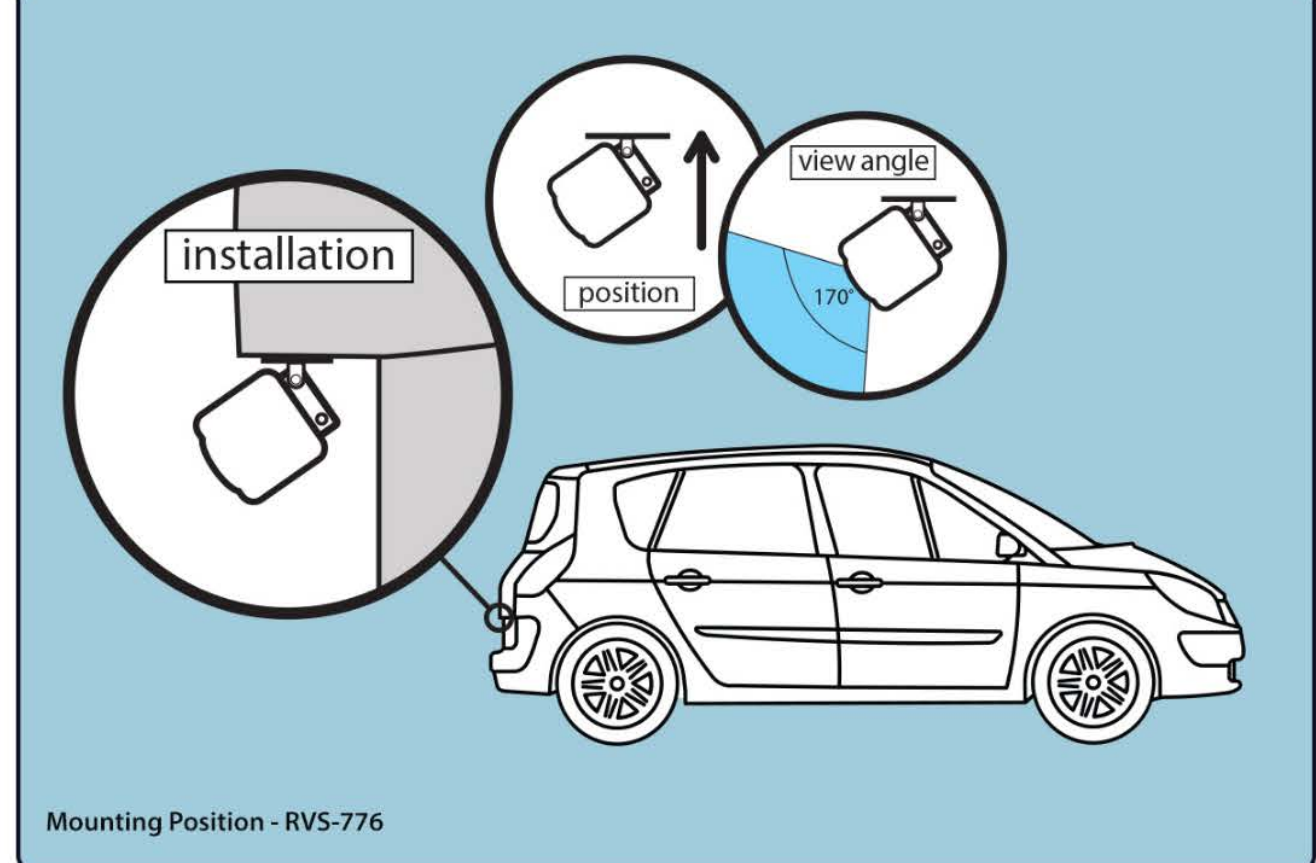

QUICK FACT

Installs cleanly in vehicle for a factory-like finish.

STRONG

System usually outlives the vehicles they are mounted on

2h

Installation Time: 2 hours

170° Viewing Angle
Ultra wide angle

Night Vision
Provides a great picture at night

Adjustable Mounting Bracket

Compact Design
Less than an inch in length, width and depth

IP68 Rating
Protected against complete submersion in water

Mounting Position - RV5-776

Mirror Monitor

Our G-Series monitor completely replaces your rear view mirror. In addition to having a high quality display, the entire surface is an ultra reflective mirror.