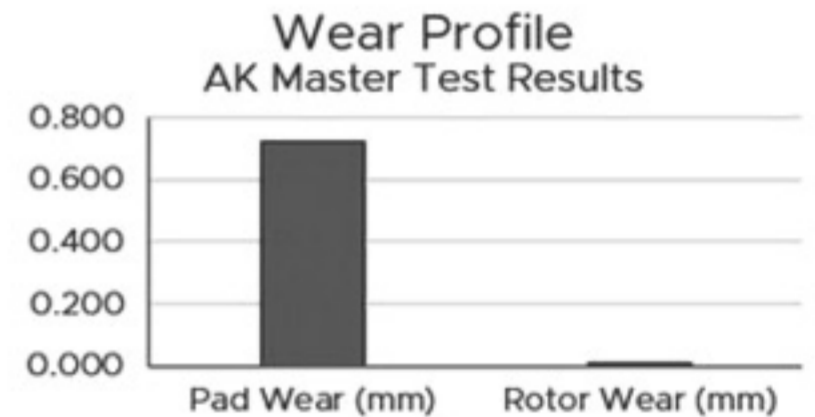

Rockies Series Brake Pads