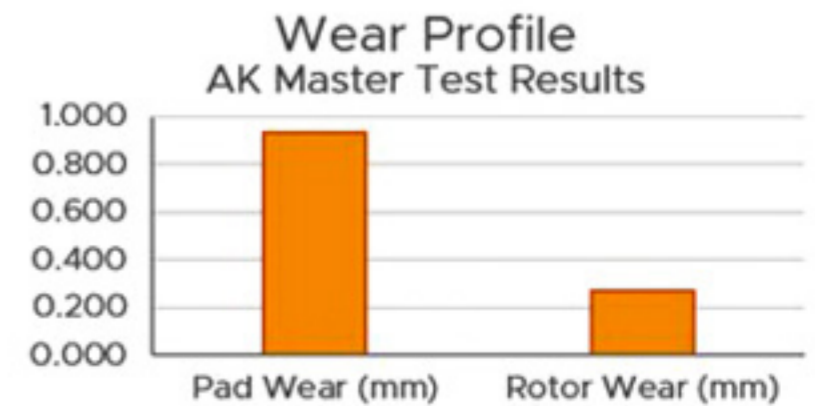

Imola Series Brake Pads

Looking for dependable performance brakes, pads, rotors? Rely on Remmen Brakes for quality and long-lasting products.