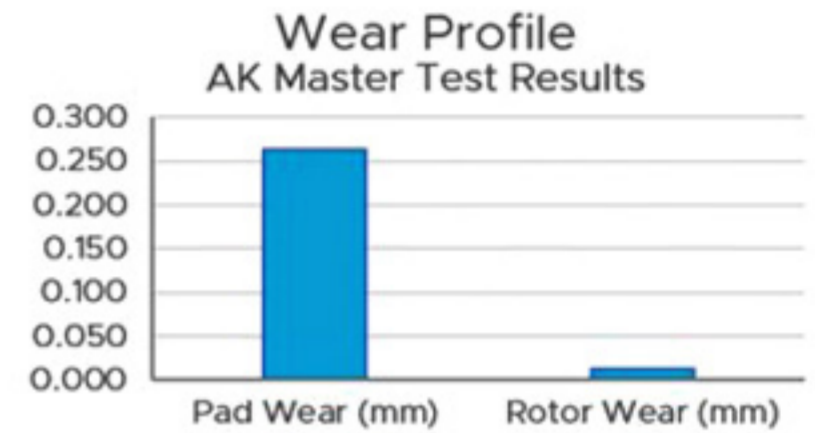

Bathurst BA200 Series Semi-Metallic Brake Pads