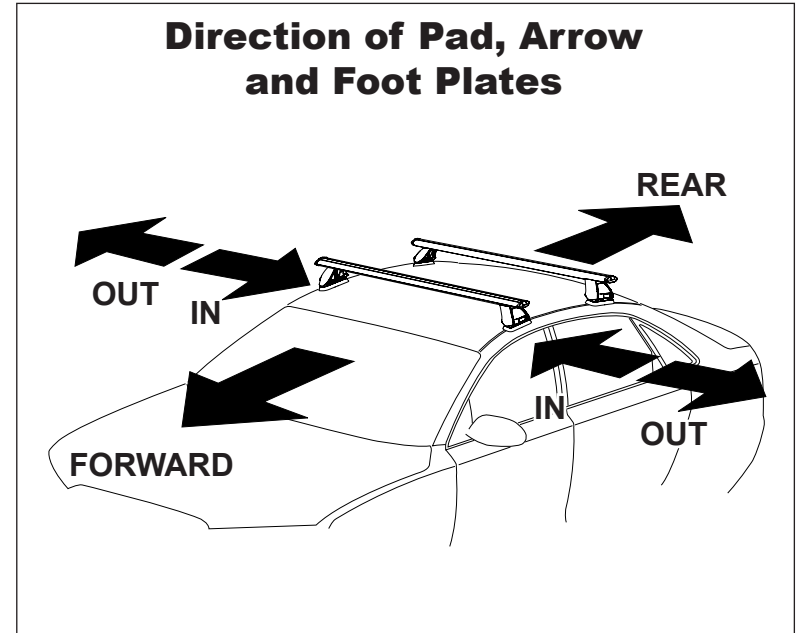

DK115 Rhino-Rack VA, Aero, Euro & HD crossbar instruction

Measurement A: CENTRE of door jamb to CENTRE arrow of leg foot plate.

Measurement B: CENTRE of Front leg foot plate arrow to CENTRE of Rear leg foot plate arrow.

Carrying capacity: Roof rack is rated to 75kg. Please refer to manufacturers handbook for your vehicles maximum roof load capacity. Always use the lower of the two figures.

VEHICLE	Date	Measurement A	Measurement B	Load Rating (includes racks 5kg/11lbs)
Nissan Navara D22 Dual Cab	03/97 on	250mm	850mm	75kg