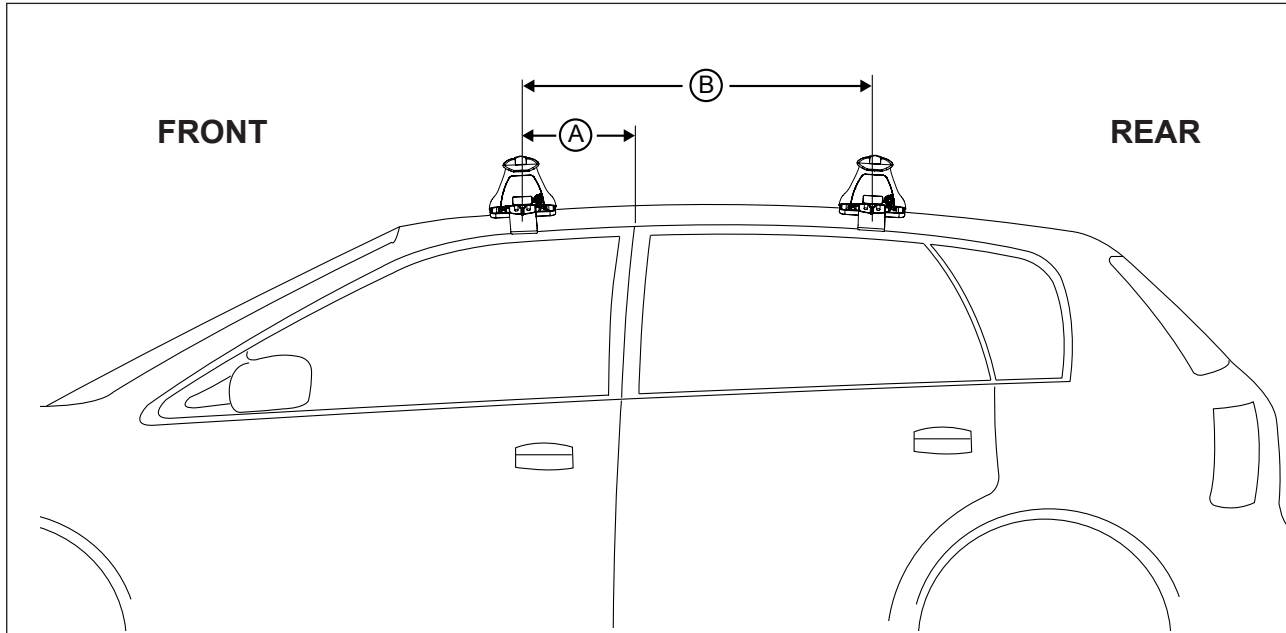

DK115 Rhino-Rack VA, Aero, Euro & HD crossbar instruction

Measurement A: CENTRE of door jamb to CENTRE arrow of leg foot plate.

Measurement B: CENTRE of Front leg foot plate arrow to CENTRE of Rear leg foot plate arrow.

Carrying capacity: Roof rack is rated to 75kg. Please refer to manufacturers handbook for your vehicles maximum roof load capacity. Always use the lower of the two figures.

VEHICLE	Date	Measurement A	Measurement B	Load Rating (includes racks 5kg/11lbs)
Nissan Navara D22 Dual Cab	03/97 on	250mm	850mm	75kg