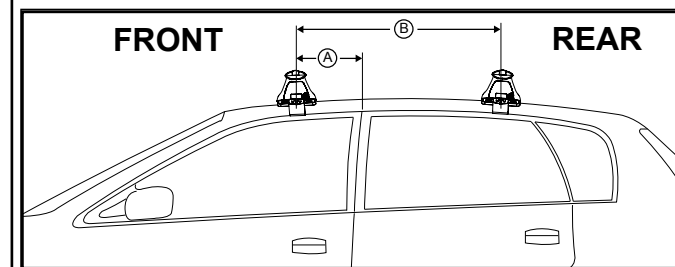

DK339 Rhino-Rack VA, DA, Euro & HD crossbar instruction

Measurement A: CENTRE of door jamb to CENTRE arrow of leg foot plate.

Measurement B: CENTRE of Front leg foot plate arrow to CENTRE of Rear leg foot plate arrow.

Carrying capacity: Roof rack is rated to 75kg. Please refer to manufacturers handbook for your vehicles maximum roof load capacity. Always use the lower of the two figures.

VEHICLE	Date	Measurement A	Measurement B	Load Rating (includes racks 5kg/11lbs)
Infiniti JX35 4dr SUV 5dr SUV	13-13	100mm / 3,15/16"	750mm / 29,17/32"	75kg / 165lbs
Infiniti Qx60/QX60 Hybrid 4 dr SUV	14-	100mm / 3,15/16"	750mm / 29,17/32"	75kg / 165lbs