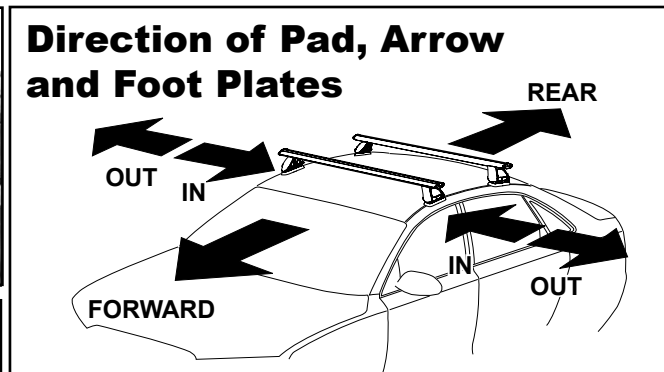

DK339 Rhino-Rack VA, DA, Euro & HD crossbar instruction

Measurement A: CENTRE of door jamb to CENTRE arrow of leg foot plate.

Measurement B: CENTRE of Front leg foot plate arrow to CENTRE of Rear leg foot plate arrow.

Carrying capacity: Roof rack is rated to 75kg. Please refer to manufacturers handbook for your vehicles maximum roof load capacity. Always use the lower of the two figures.

VEHICLE	Date	Measurement A	Measurement B	Load Rating (includes racks 5kg/11lbs)
Infiniti JX35 4dr SUV 5dr SUV	13-13	100mm / 3,15/16"	750mm / 29,17/32"	75kg / 165lbs
Infiniti Qx60/QX60 Hybrid 4 dr SUV	14-	100mm / 3,15/16"	750mm / 29,17/32"	75kg / 165lbs