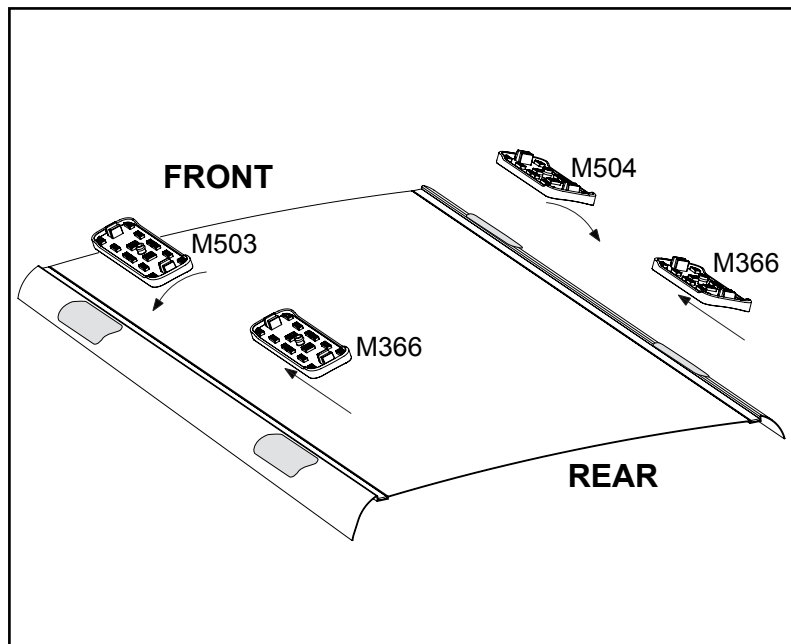

DK339 Rhino-Rack VA, DA, Euro & HD crossbar instruction

Measurement A: CENTRE of door jamb to CENTRE arrow of leg foot plate.

Measurement B: CENTRE of Front leg foot plate arrow to CENTRE of Rear leg foot plate arrow.

Carrying capacity: Roof rack is rated to 75kg. Please refer to manufacturers handbook for your vehicles maximum roof load capacity. Always use the lower of the two figures.

VEHICLE	Date	Measurement A	Measurement B	Load Rating (includes racks 5kg/11lbs)
Infiniti JX35 4dr SUV 5dr SUV	13-13	100mm / 3,15/16"	750mm / 29,17/32"	75kg / 165lbs
Infiniti Qx60/QX60 Hybrid 4 dr SUV	14-	100mm / 3,15/16"	750mm / 29,17/32"	75kg / 165lbs