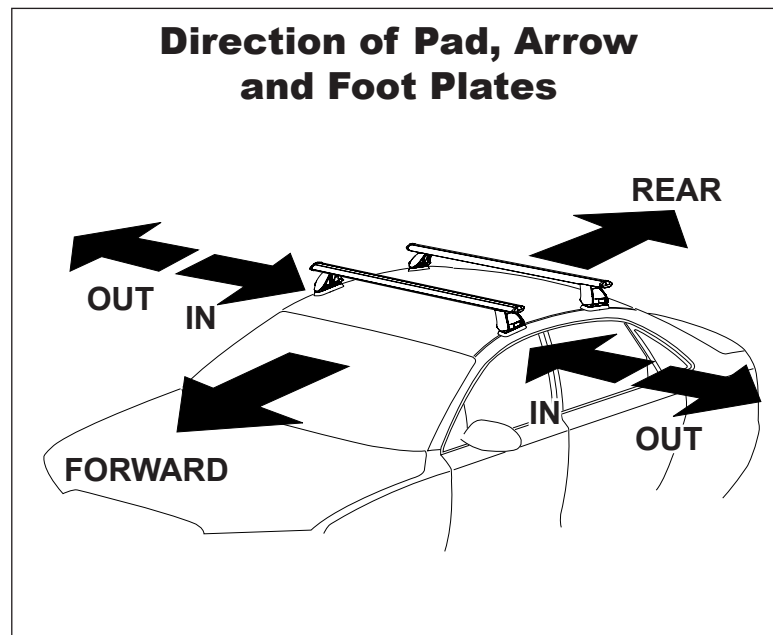

DK115 Rhino-Rack VA, Aero, Euro & HD crossbar instruction

Measurement A: CENTRE of door jamb to CENTRE arrow of leg foot plate.

Measurement B: CENTRE of Front leg foot plate arrow to CENTRE of Rear leg foot plate arrow.

Carrying capacity: Roof rack is rated to 75kg. Please refer to manufacturers handbook for your vehicles maximum roof load capacity. Always use the lower of the two figures.

VEHICLE	Date	Measurement A	Measurement B	Load Rating (includes racks 5kg/11lbs)
Nissan Navara D22 Dual Cab	03/97 on	250mm	850mm	75kg