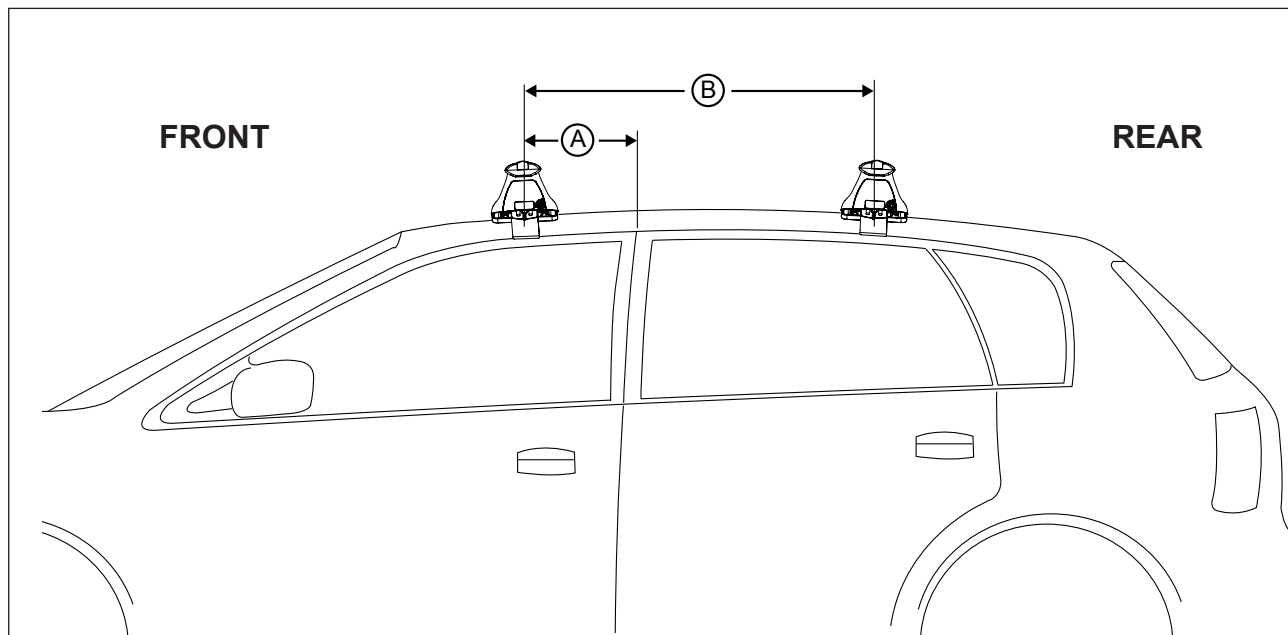

DK115 Rhino-Rack VA, Aero, Euro & HD crossbar instruction

Measurement A: CENTRE of door jamb to CENTRE arrow of leg foot plate.

Measurement B: CENTRE of Front leg foot plate arrow to CENTRE of Rear leg foot plate arrow.

Carrying capacity: Roof rack is rated to 75kg. Please refer to manufacturers handbook for your vehicles maximum roof load capacity. Always use the lower of the two figures.

VEHICLE	Date	Measurement A	Measurement B	Load Rating (includes racks 5kg/11lbs)
Nissan Navara D22 Dual Cab	03/97 on	250mm	850mm	75kg