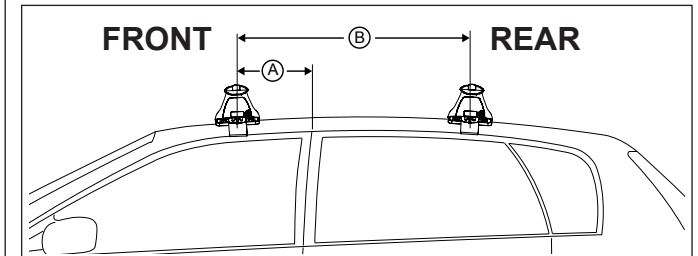

DK176 Rhino-Rack VA, Aero, Euro & HD crossbar instruction

Measurement A: CENTRE of door jamb to CENTRE arrow of leg foot plate.

Measurement B: CENTRE of Front leg foot plate arrow to CENTRE of Rear leg foot plate arrow.

Carrying capacity: Roof rack is rated to 75kg. Please refer to manufacturers handbook for your vehicles maximum roof load capacity. Always use the lower of the two figures.

***NOTE for Acura MDX.**

FRONT - Foot Plate Arrow faces IN.
 REAR - Foot Plate Arrow faces OUT.

Direction of Pad, Arrow and Foot Plates

VEHICLE	Date	Measurement A	Measurement B	Load Rating (includes racks 5kg/ 11lbs)
Acura MDX 5dr SUV W/O rails	10/2006 on	230mm / 9,1/16"	700mm / 27,9/16"	75kg / 165lbs