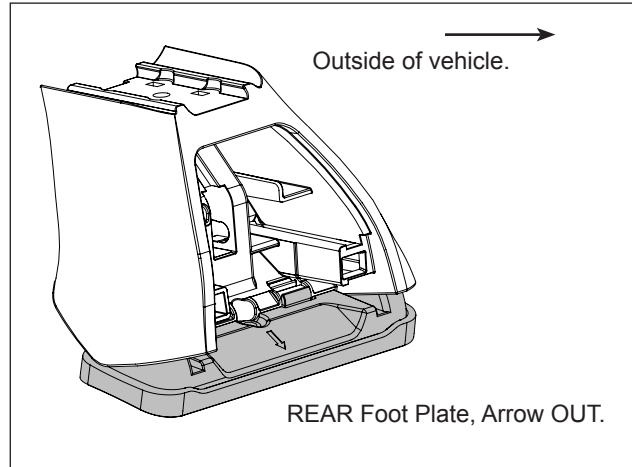

DK176 Rhino-Rack VA, Aero, Euro & HD crossbar instruction

Measurement A: CENTRE of door jamb to CENTRE arrow of leg foot plate.

Measurement B: CENTRE of Front leg foot plate arrow to CENTRE of Rear leg foot plate arrow.

Carrying capacity: Roof rack is rated to 75kg. Please refer to manufacturers handbook for your vehicles maximum roof load capacity. Always use the lower of the two figures.

***NOTE for Acura MDX.**

FRONT - Foot Plate Arrow faces IN.
 REAR - Foot Plate Arrow faces OUT.

Direction of Pad, Arrow and Foot Plates

VEHICLE	Date	Measurement A	Measurement B	Load Rating (includes racks 5kg/ 11lbs)
Acura MDX 5dr SUV W/O rails	10/2006 on	230mm / 9,1/16"	700mm / 27,9/16"	75kg / 165lbs