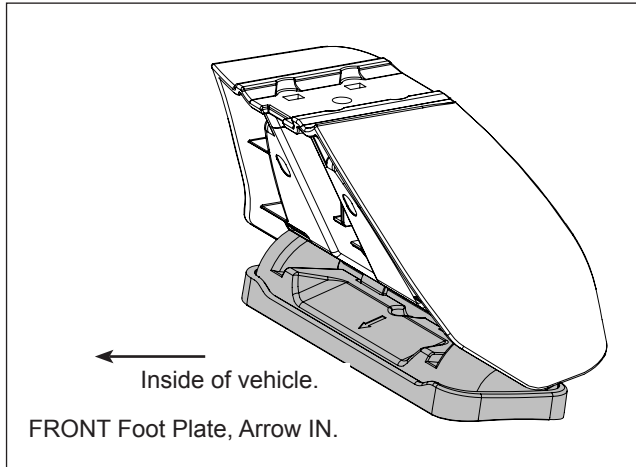

DK176 Rhino-Rack VA, Aero, Euro & HD crossbar instruction

Measurement A: CENTRE of door jamb to CENTRE arrow of leg foot plate.

Measurement B: CENTRE of Front leg foot plate arrow to CENTRE of Rear leg foot plate arrow.

Carrying capacity: Roof rack is rated to 75kg. Please refer to manufacturers handbook for your vehicles maximum roof load capacity. Always use the lower of the two figures.

***NOTE for Acura MDX.**

FRONT - Foot Plate Arrow faces IN.
 REAR - Foot Plate Arrow faces OUT.

Direction of Pad, Arrow and Foot Plates

VEHICLE	Date	Measurement A	Measurement B	Load Rating (includes racks 5kg/ 11lbs)
Acura MDX 5dr SUV W/O rails	10/2006 on	230mm / 9,1/16"	700mm / 27,9/16"	75kg / 165lbs