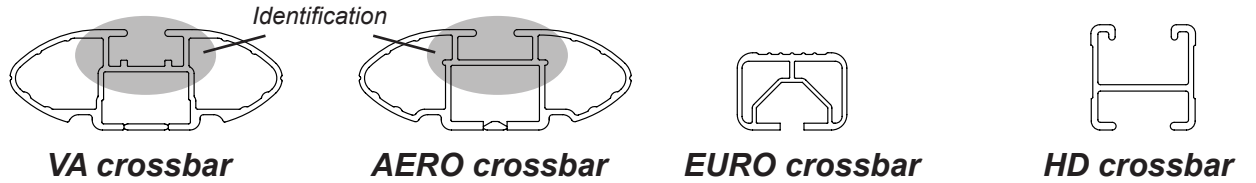

**IDENTIFICATION CHART**

Vehicle	Date	Crossbar	FRONT CROSSBAR					REAR CROSSBAR				
			Front Right Pad/Clamp	Front Left Pad/Clamp	Measurement strip length per side	Measurement strip length per side	Measurement Distance ( x )	Foot plate arrow direction	Rear Right Pad/Clamp	Rear Left Pad/Clamp	Measurement strip length per side	Measurement strip length per side
Hyundai Accent 4dr Sedan	2006-2010	1180mm	M366 SUB0145	184mm	129mm	936mm / 36,27/32"	OUT	M366 SUB0145	192mm	137mm	952mm / 37,31/64"	OUT
			Arrow FORWARD					Arrow FORWARD				
Mazda 121 4dr Sedan	11/90-12/97	1060mm	M366 SUB0145	193mm	83mm	840mm / 33,5/64"	OUT	M366 SUB0145	185mm	75mm	824mm / 32,7/16"	OUT
			Arrow FORWARD					Arrow FORWARD				
Toyota Matrix 5dr Hatch	2003-2008	1260mm	M366 SUB0145	165mm	52mm	978mm / 38,1/2"	OUT	M366 SUB0145	161mm	48mm	970mm / 38,3/16"	OUT
			Arrow FORWARD					Arrow FORWARD				
BMW 5 Series F10 4dr Sedan	2011-	1260mm	M366 SUB0145	177mm	64mm	1002mm / 43,11/32"	OUT	M366 SUB0145	171mm	58mm	990mm / 38,63/64"	OUT
			Arrow FORWARD					Arrow FORWARD				
BMW X5 E70 5dr SUV	2007-	1375mm	M366 SUB0145	169mm	114mm	1101mm / 43,11/32"	OUT	M366 SUB0145	164mm	109mm	1091mm / 42,61/64"	OUT
			Arrow FORWARD					Arrow FORWARD				

## DK062 Rhino-Rack VA, Aero, Euro & HD crossbar instruction

**Measurement A:** CENTRE of door jamb to CENTRE arrow of leg foot plate.

**Measurement B:** CENTRE of Front leg foot plate arrow to CENTRE of Rear leg foot plate arrow.