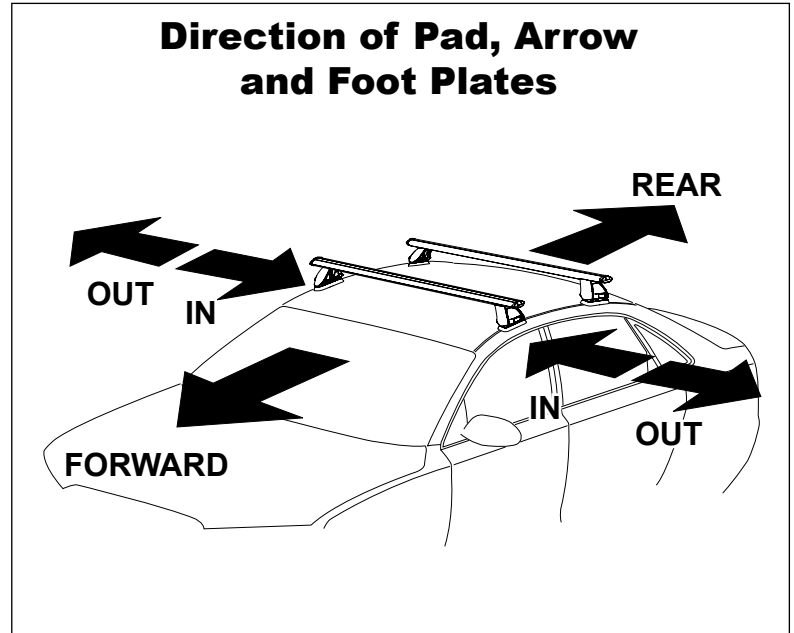

DK360 Rhino-Rack VA, DA, Euro & HD crossbar instruction

Measurement A: CENTRE of door jamb to CENTRE arrow of leg foot plate.

Measurement B: CENTRE of Front leg foot plate arrow to CENTRE of Rear leg foot plate arrow.

Carrying capacity: Roof rack is rated to 75kg. Please refer to manufacturers handbook for your vehicles maximum roof load capacity. Always use the lower of the two figures.

VEHICLE	Date	Measurement A	Measurement B	Load Rating (includes racks 5kg/ 11lbs)
Hyundai Santa Fe DM 5dr SUV	13-	160mm / 6,19/64"	700mm / 27,9/16"	75kg/ 165lbs
Hyundai Santa Fe Sport DM 5dr SUV	13-	160mm / 6,19/64"	700mm / 27,9/16"	75kg/ 165lbs