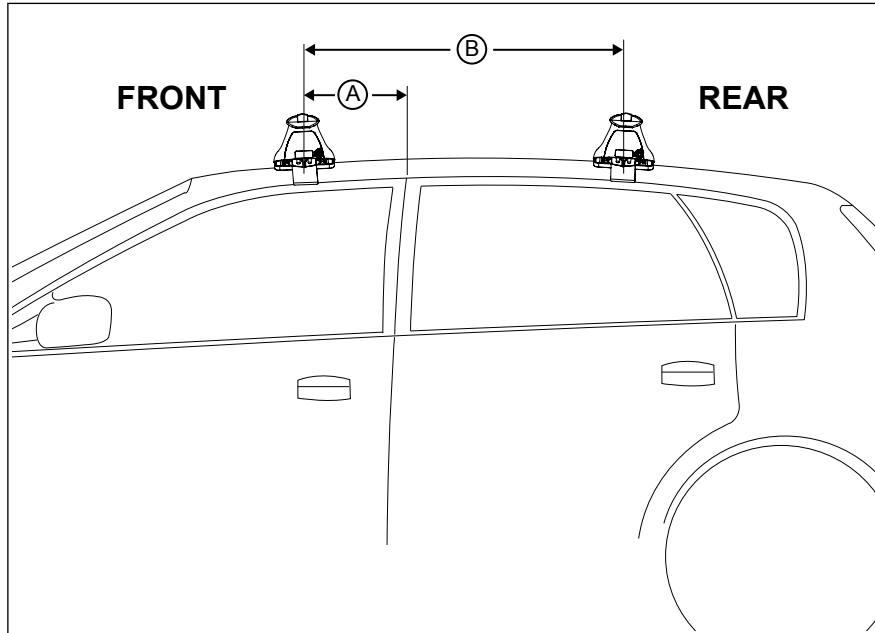

DK360 Rhino-Rack VA, DA, Euro & HD crossbar instruction

Measurement A: CENTRE of door jamb to CENTRE arrow of leg foot plate.

Measurement B: CENTRE of Front leg foot plate arrow to CENTRE of Rear leg foot plate arrow.

Carrying capacity: Roof rack is rated to 75kg. Please refer to manufacturers handbook for your vehicles maximum roof load capacity. Always use the lower of the two figures.

VEHICLE	Date	Measurement A	Measurement B	Load Rating (includes racks 5kg/ 11lbs)
Hyundai Santa Fe DM 5dr SUV	13-	160mm / 6,19/64"	700mm / 27,9/16"	75kg/ 165lbs
Hyundai Santa Fe Sport DM 5dr SUV	13-	160mm / 6,19/64"	700mm / 27,9/16"	75kg/ 165lbs