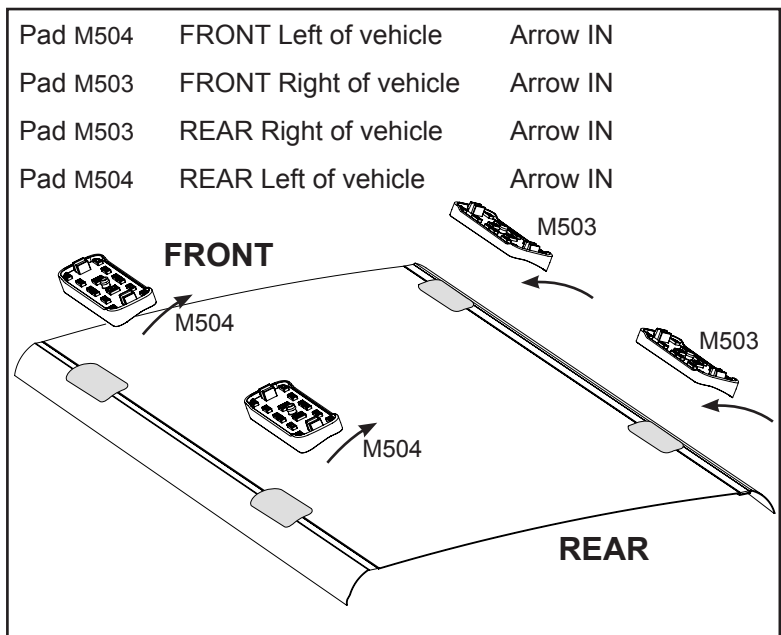

DK254 Rhino-Rack VA, Aero, Euro & HD crossbar instruction

Measurement A: CENTRE of door jamb to CENTRE arrow of leg foot plate.

Measurement B: CENTRE of Front leg foot plate arrow to CENTRE of Rear leg foot plate arrow.

Carrying capacity: Roof rack is rated to 75kg. Please refer to manufacturers handbook for your vehicles maximum roof load capacity. Always use the lower of the two figures.

VEHICLE	Date	Measurement A	Measurement B	Load Rating (includes racks 5kg/ 11lbs)
Jeep Compass MK 4dr wagon	2007-	75mm / 2,61/64"	700mm / 27,9/16"	60kg / 132lbs