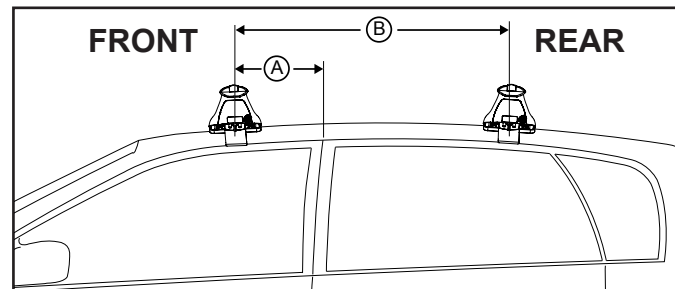

DK254 Rhino-Rack VA, Aero, Euro & HD crossbar instruction

Measurement A: CENTRE of door jamb to CENTRE arrow of leg foot plate.

Measurement B: CENTRE of Front leg foot plate arrow to CENTRE of Rear leg foot plate arrow.

Carrying capacity: Roof rack is rated to 75kg. Please refer to manufacturers handbook for your vehicles maximum roof load capacity. Always use the lower of the two figures.

VEHICLE	Date	Measurement A	Measurement B	Load Rating (includes racks 5kg/ 11lbs)
Jeep Compass MK 4dr wagon	2007-	75mm / 2,61/64"	700mm / 27,9/16"	60kg / 132lbs