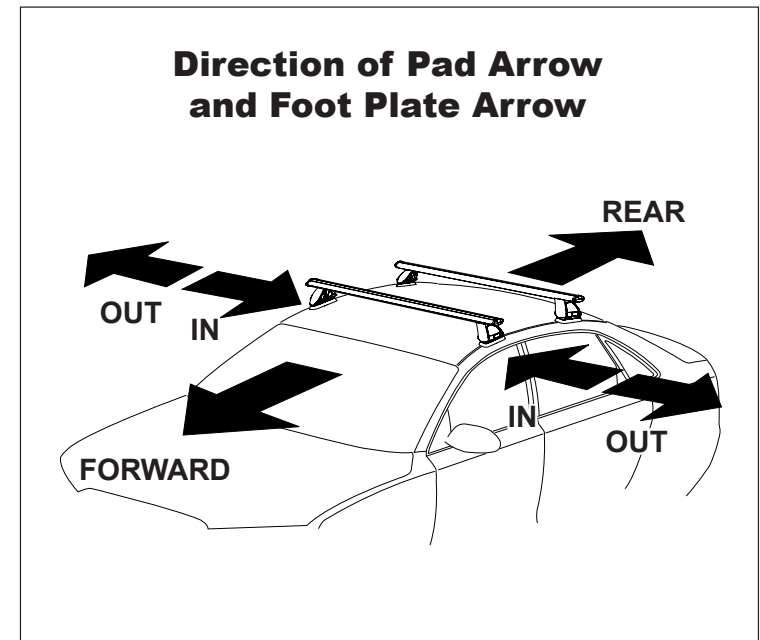

DK415 Rhino-Rack VA, DA, Euro & HD crossbar instruction

Measurement A: CENTRE of door jamb to CENTRE arrow of leg foot plate.

Measurement B: CENTRE of Front leg foot plate arrow to CENTRE of Rear leg foot plate arrow.

Carrying capacity: Roof rack is rated to 75kg. Please refer to manufacturers handbook for your vehicles maximum roof load capacity. Always use the lower of the two figures.

VEHICLE	Date	Measurement A	Measurement B	Load Rating (includes racks 5kg/ 11lbs)
Chevrolet Silverado 2500 HD Crew Cab	2015	200mm / 7.9"	700mm / 27.6"	75kg / 165lbs
Chevrolet Silverado 2500 HD Extended Cab	2015	200mm / 7.9"	700mm / 27.6"	75kg / 165lbs