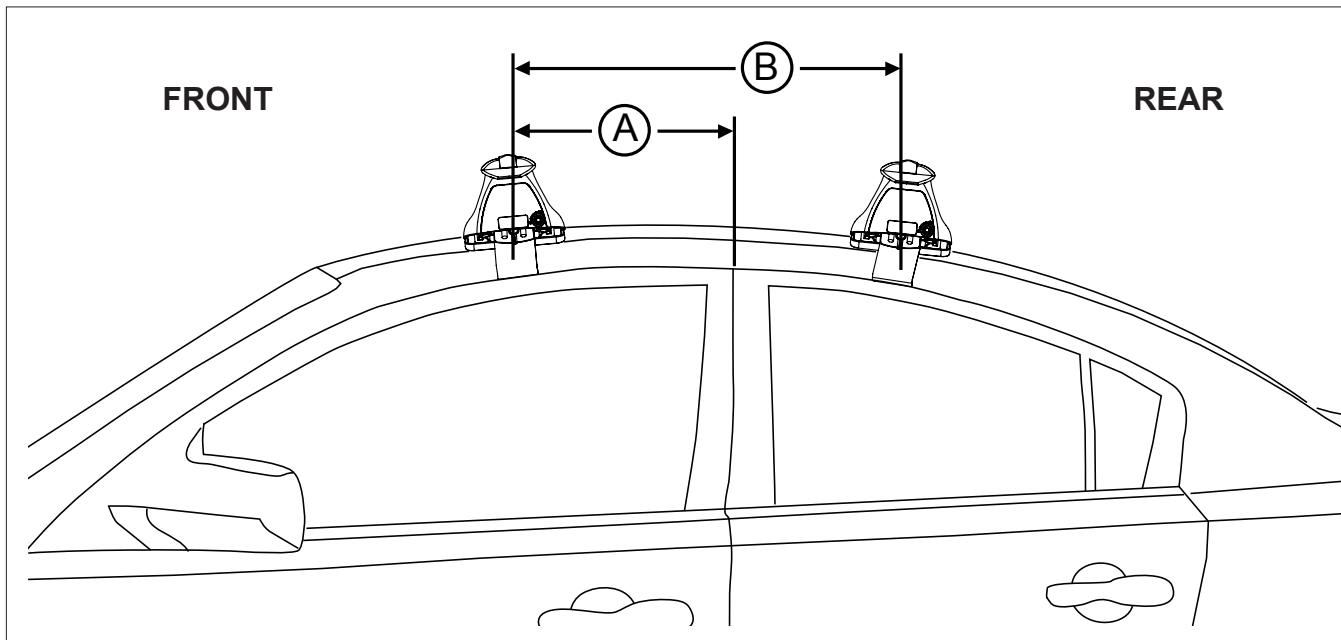

DK415 Rhino-Rack VA, DA, Euro & HD crossbar instruction

Measurement A: CENTRE of door jamb to CENTRE arrow of leg foot plate.

Measurement B: CENTRE of Front leg foot plate arrow to CENTRE of Rear leg foot plate arrow.

Carrying capacity: Roof rack is rated to 75kg. Please refer to manufacturers handbook for your vehicles maximum roof load capacity. Always use the lower of the two figures.

VEHICLE	Date	Measurement A	Measurement B	Load Rating (includes racks 5kg/ 11lbs)
Chevrolet Silverado 2500 HD Crew Cab	2015	200mm / 7.9"	700mm / 27.6"	75kg / 165lbs
Chevrolet Silverado 2500 HD Extended Cab	2015	200mm / 7.9"	700mm / 27.6"	75kg / 165lbs