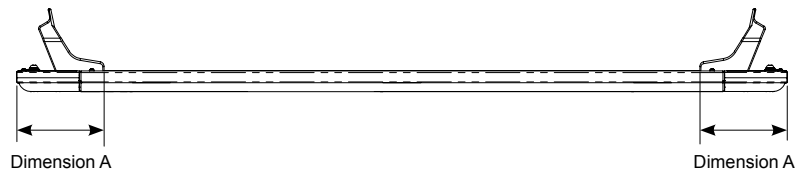

Fitting Chart - TOYOTA FJ Cruiser 4dr 4WD

- PIONEER 41107** (2128 x 1236mm) (6' 11 25/32" x 4' 21/32")
- PIONEER 42107B** (2128 x 1236mm) (6' 11 25/32" x 4' 21/32")
- PIONEER 45107B** (2128 x 1236mm) (6' 11 25/32" x 4' 21/32")

Front of Tray

Front Crossbar			Middle Crossbar			Rear Crossbar			Approx. Overall Vehicle Height
Front Slot	Dim. A	Leg Height Spacer	Middle Slot	Dim. A	Leg Height Spacer	Rear Slot	Dim. A	Leg Height Spacer	
Drill Hole Ø8.5mm		-	Drill Hole Ø8.5mm		-	Drill Hole Ø8.5mm		-	