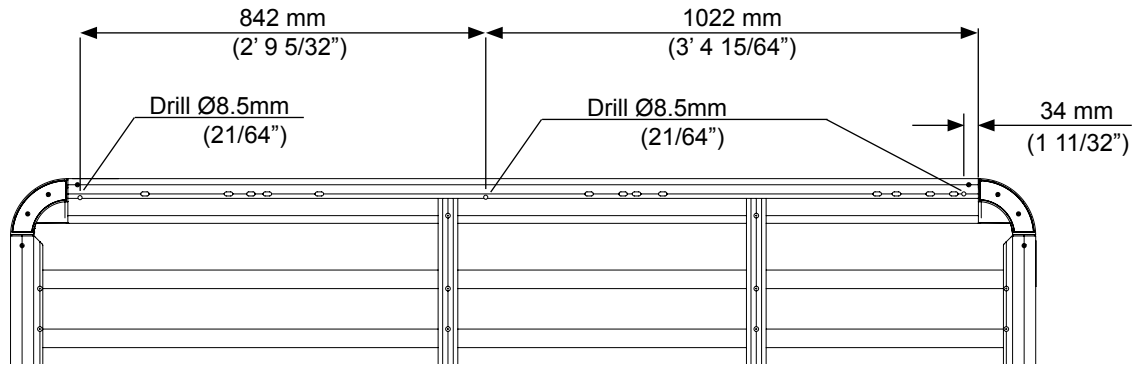

Fitting Chart - TOYOTA FJ Cruiser 4dr 4WD

- PIONEER 41107** (2128 x 1236mm) (6' 11 25/32" x 4' 21/32")
- PIONEER 42107B** (2128 x 1236mm) (6' 11 25/32" x 4' 21/32")
- PIONEER 45107B** (2128 x 1236mm) (6' 11 25/32" x 4' 21/32")

Front of Tray

Front Crossbar			Middle Crossbar			Rear Crossbar			Approx. Overall Vehicle Height
Front Slot	Dim. A	Leg Height Spacer	Middle Slot	Dim. A	Leg Height Spacer	Rear Slot	Dim. A	Leg Height Spacer	
Drill Hole Ø8.5mm		-	Drill Hole Ø8.5mm		-	Drill Hole Ø8.5mm		-	