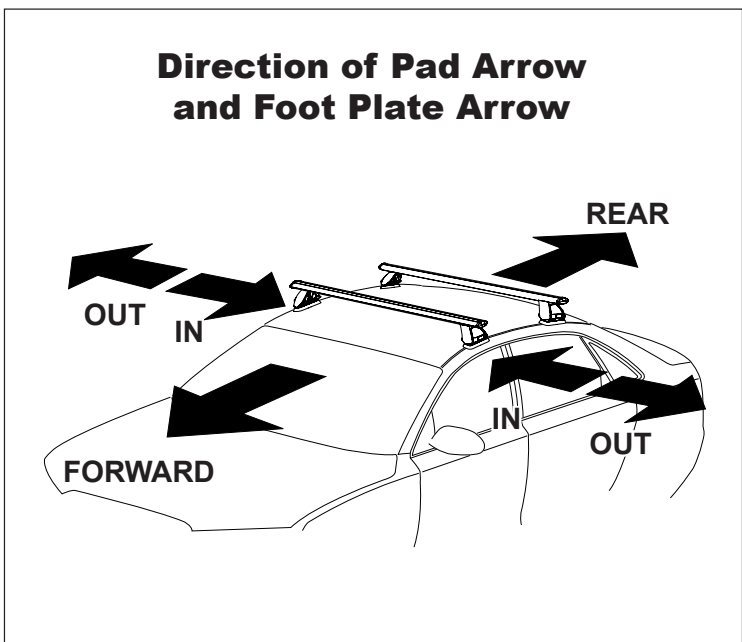

DK399 Rhino-Rack VA, DA, Euro & HD crossbar instruction

Measurement A: CENTRE of door jamb to CENTRE arrow of leg foot plate.

Measurement B: CENTRE of Front leg foot plate arrow to CENTRE of Rear leg foot plate arrow.

Carrying capacity: Roof rack is rated to 75kg. Please refer to manufacturers handbook for your vehicles maximum roof load capacity. Always use the lower of the two figures.

If your vehicle is not listed on this fitting instruction please refer to your countries Rhino-Rack web site for the latest information.

VEHICLE	Date	Measurement A	Measurement B	Load Rating (includes racks 5kg/ 11lbs)
Chevrolet Sonic 5dr Hatch	2011 -	150mm / 5,29/32"	750mm / 29,17/32"	75kg / 165lbs