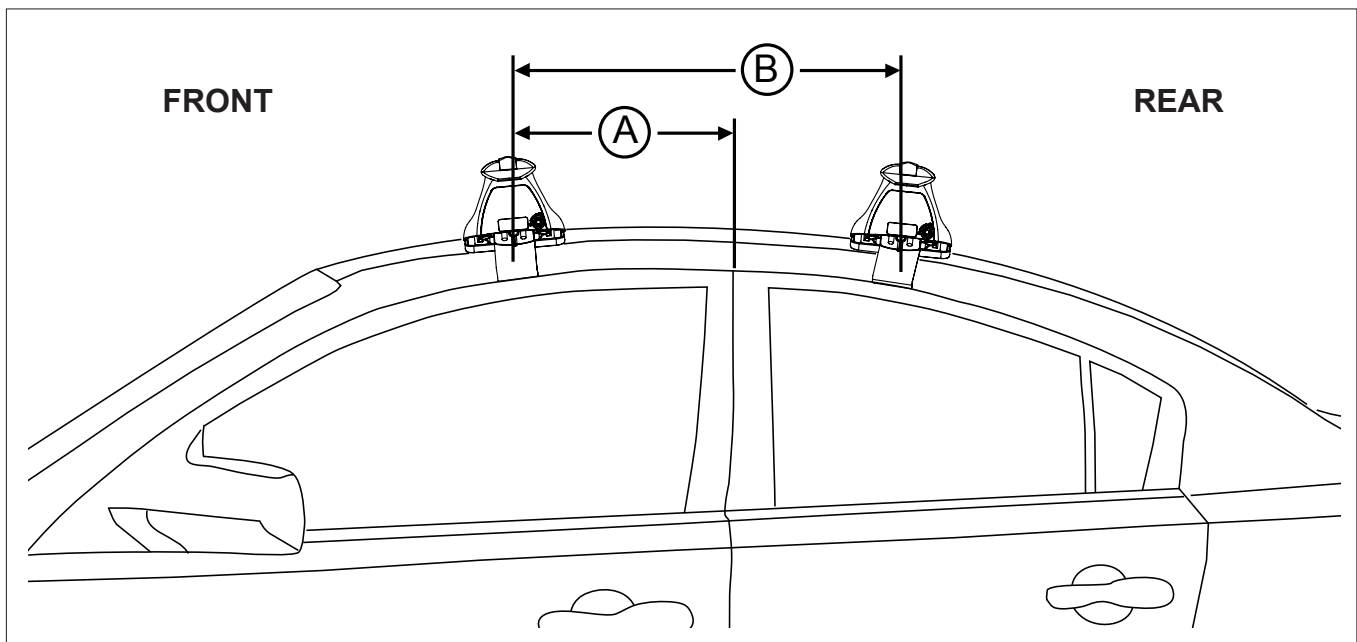

DK399 Rhino-Rack VA, DA, Euro & HD [crossbar](#) instruction

IDENTIFICATION CHART

VA crossbar

DA crossbar

EURO crossbar

HD crossbar

Vehicle	Date	Crossbar	FRONT CROSSBAR					REAR CROSSBAR						
			Front Right Pad/ Clamp	Front Left Pad/ Clamp	Measurement strip length per side	Measurement strip length per side	Measurement Distance (x)	Foot plate arrow direction	Rear Right Pad/ Clamp	Rear Left Pad/ Clamp	Measurement strip length per side	Measurement strip length per side	Measurement Distance (x)	Foot plate arrow direction
Chevrolet Sonic 5dr Hatch	2011 -	1180mm	142628 SUB0247	142629 SUB0247	146mm	91mm	860mm / 33,55/64"	OUT	142629 SUB0155	142628 SUB0155	136mm	81mm	840mm / 33,5/64"	OUT
			Pad Arrow OUT						Pad Arrow OUT					

DK399 Rhino-Rack VA, DA, Euro & HD crossbar instruction

Measurement A: CENTRE of door jamb to CENTRE arrow of leg foot plate.

Measurement B: CENTRE of Front leg foot plate arrow to CENTRE of Rear leg foot plate arrow.

VEHICLE	Date	Measurement A	Measurement B	Load Rating (includes racks 5kg/ 11lbs)
Chevrolet Sonic 5dr Hatch	2011 -	150mm / 5,29/32"	750mm / 29,17/32"	75kg / 165lbs