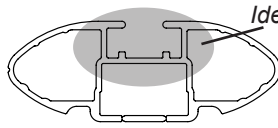

DK115 Rhino-Rack VA, Aero, Euro & HD [crossbar](#) instruction

IDENTIFICATION CHART

VA crossbar

AERO crossbar

EURO crossbar

HD crossbar

FRONT CROSSBAR

REAR CROSSBAR

Vehicle	Date	Crossbar	FRONT CROSSBAR					REAR CROSSBAR						
			Front Right Pad/ Clamp	Front Left Pad/ Clamp	Measurement strip length per side	Measurement strip length per side	Measurement Distance (x)	Foot plate arrow direction	Rear Right Pad/ Clamp	Rear Left Pad/ Clamp	Measurement strip length per side	Measurement strip length per side	Measurement Distance (x)	Foot plate arrow direction
Nissan Navara D22 Dual Cab	03/97 on	1260mm	M365 SUB0192	M365 SUB0192	169mm	56mm	986mm	OUT	M365 SUB0192	M365 SUB0192	167mm	54mm	982mm	OUT
			Arrow FORWARD						Arrow FORWARD					

DK115 Rhino-Rack VA, Aero, Euro & HD crossbar instruction

Measurement A: CENTRE of door jamb to CENTRE arrow of leg foot plate.

Measurement B: CENTRE of Front leg foot plate arrow to CENTRE of Rear leg foot plate arrow.