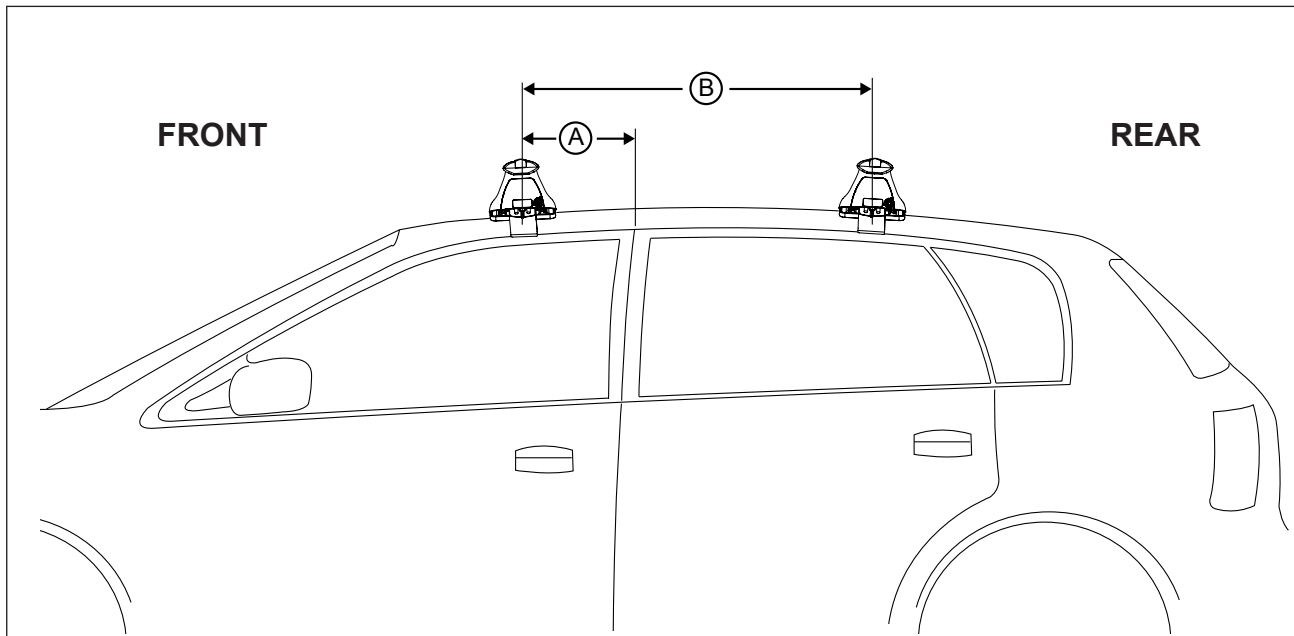

DK115 Rhino-Rack VA, Aero, Euro & HD crossbar instruction

Measurement A: CENTRE of door jamb to CENTRE arrow of leg foot plate.

Measurement B: CENTRE of Front leg foot plate arrow to CENTRE of Rear leg foot plate arrow.

Carrying capacity: Roof rack is rated to 75kg. Please refer to manufacturers handbook for your vehicles maximum roof load capacity. Always use the lower of the two figures.

If your vehicle is not listed on this fitting instruction please refer to your countries Rhino-Rack web site for the latest information.

VEHICLE	Date	Measurement A	Measurement B	Load Rating (includes racks 5kg/11lbs)
Nissan Navara D22 Dual Cab	03/97 on	250mm	850mm	75kg