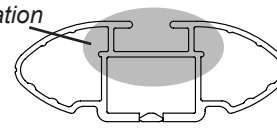

DK115 Rhino-Rack VA, Aero, Euro & HD [crossbar](#) instruction

IDENTIFICATION CHART

VA crossbar

AERO crossbar

EURO crossbar

HD crossbar

FRONT CROSSBAR

REAR CROSSBAR

Vehicle	Date	Crossbar	FRONT CROSSBAR					REAR CROSSBAR						
			Front Right Pad/ Clamp	Front Left Pad/ Clamp	Measurement strip length per side	Measurement strip length per side	Measurement Distance (x)	Foot plate arrow direction	Rear Right Pad/ Clamp	Rear Left Pad/ Clamp	Measurement strip length per side	Measurement strip length per side	Measurement Distance (x)	Foot plate arrow direction
Nissan Navara D22 Dual Cab	03/97 on	1260mm	M365 SUB0192	M365 SUB0192	169mm	56mm	986mm	OUT	M365 SUB0192	M365 SUB0192	167mm	54mm	982mm	OUT
			Arrow FORWARD						Arrow FORWARD					

DK115 Rhino-Rack VA, Aero, Euro & HD crossbar instruction

Measurement A: CENTRE of door jamb to CENTRE arrow of leg foot plate.

Measurement B: CENTRE of Front leg foot plate arrow to CENTRE of Rear leg foot plate arrow.