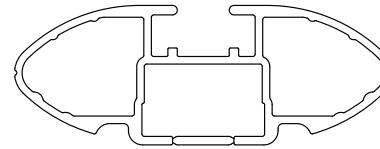

Rhino Rack 2500 Series - DK494 Instruction

CROSSBAR IDENTIFICATION

VA Crossbar

EURO Crossbar

HD Crossbar

Carrying Capacity: Roof rack is rated up to 75kg. Please refer to manufacturers handbook for your vehicles maximum roof load capacity. Always use the lower of the two figures.

Vehicle	Date	Crossbar	FRONT CROSSBAR					REAR CROSSBAR						
			Front Right Pad/Clamp	Front Left Pad/Clamp	Measurement strip length per side	Measurement Distance [x]	Foot plate arrow direction	Rear Right Pad/Clamp	Rear Left Pad/Clamp	Measurement strip length per side	Measurement Distance [x]	Foot plate arrow direction		
Toyota C-HR 4dr wagon	17 - on	1180mm	M924 SUB0794	M923 SUB0794	183mm	128mm	-	OUT	M926 SUB0793	M925 SUB0793	169mm	114mm	-	OUT
			OUT						OUT					

Rhino Rack 2500 Series - DK494 Instruction

Direction of Pad Arrow & Foot Plate Arrow

Measurement A: CENTRE of door jamb to CENTRE arrow of leg foot plate.

Measurement B: CENTRE of Front leg foot plate arrow to CENTRE of Rear leg foot plate arrow.