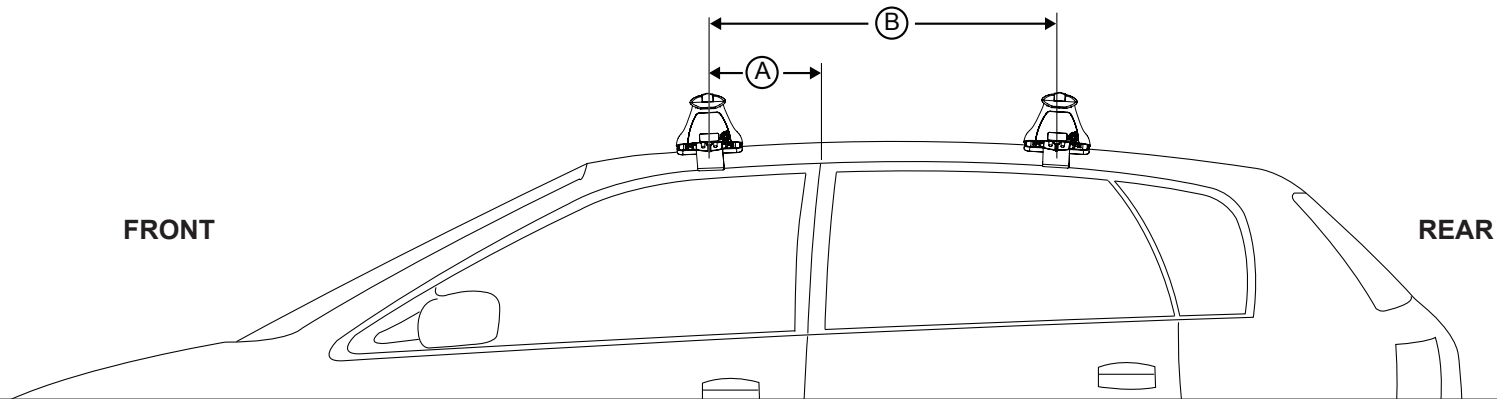

Vehicle	Date	Crossbar	FRONT CROSSBAR					REAR CROSSBAR						
			Front Right Pad/Clamp	Front Left Pad/Clamp	Measurement strip length per side	Measurement Distance [x]	Foot plate arrow direction	Rear Right Pad/Clamp	Rear Left Pad/Clamp	Measurement strip length per side	Measurement Distance [x]	Foot plate arrow direction		
Toyota C-HR 4dr wagon	17 - on	1180mm	M924 SUB0794	M923 SUB0794	183mm	128mm	-	OUT	M926 SUB0793	M925 SUB0793	169mm	114mm	-	OUT
			OUT						OUT					

Rhino Rack 2500 Series - DK494 Instruction

Direction of Pad Arrow & Foot Plate Arrow

Measurement A: CENTRE of door jamb to CENTRE arrow of leg foot plate.

Measurement B: CENTRE of Front leg foot plate arrow to CENTRE of Rear leg foot plate arrow.