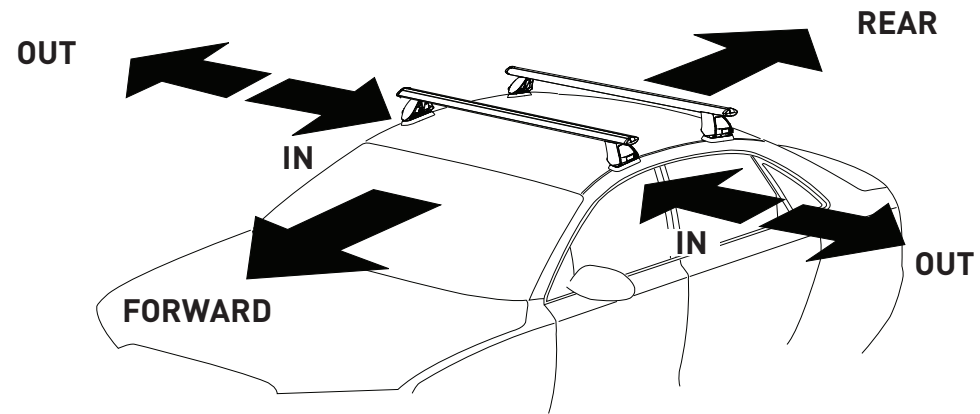

Rhino Rack 2500 Series - DK494 Instruction

CROSSBAR IDENTIFICATION

VA Crossbar

EURO Crossbar

HD Crossbar

Carrying Capacity: Roof rack is rated up to 75kg. Please refer to manufacturers handbook for your vehicles maximum roof load capacity. Always use the lower of the two figures.

Vehicle	Date	Crossbar	FRONT CROSSBAR					REAR CROSSBAR						
			Front Right Pad/Clamp	Front Left Pad/Clamp	Measurement strip length per side	Measurement Distance [x]	Foot plate arrow direction	Rear Right Pad/Clamp	Rear Left Pad/Clamp	Measurement strip length per side	Measurement Distance [x]	Foot plate arrow direction		
Toyota C-HR 4dr wagon	17 - on	1180mm	M924 SUB0794	M923 SUB0794	183mm	128mm	-	OUT	M926 SUB0793	M925 SUB0793	169mm	114mm	-	OUT
			OUT						OUT					

Rhino Rack 2500 Series - DK494 Instruction

Direction of Pad Arrow & Foot Plate Arrow

Measurement A: CENTRE of door jamb to CENTRE arrow of leg foot plate.

Measurement B: CENTRE of Front leg foot plate arrow to CENTRE of Rear leg foot plate arrow.