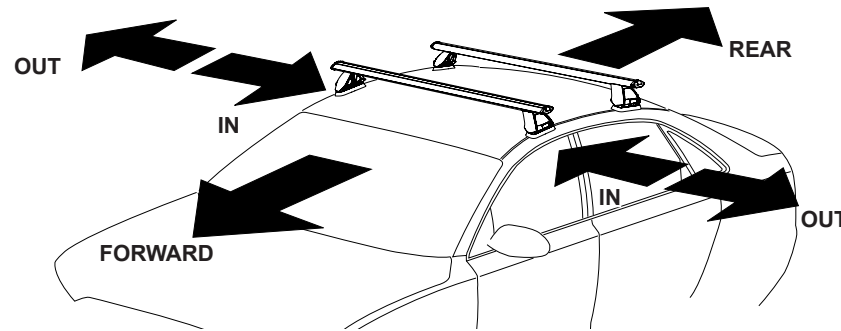

Rhino Rack 2500 Series - DK504 instruction

Measurement A: CENTRE of door jamb to CENTRE arrow of leg foot plate.

Measurement B: CENTRE of Front leg foot plate arrow to CENTRE of Rear leg foot plate arrow.

Carrying capacity: Roof rack is rated up to 75kg. Please refer to manufacturers handbook for your vehicles maximum roof load capacity. Always use the lower of the two figures.

If your vehicle is not listed on this fitting instruction please refer to your countries Rhino-Rack web site for the latest information.

Direction of Pad Arrow and Foot Plate Arrow

VEHICLE	Date	Measurement A	Measurement B	Load Rating up to (includes racks 5kg/ 11lbs)
RAM 1500 Quad Cab	19 - on	310mm (12 3/16")	650mm (25 9/16")	75kg / 165lbs
RAM 1500 Crew Cab	19 - on	310mm (12 3/16")	650mm (25 9/16")	75kg / 165lbs

Learn more about roof racks and cargo carriers we have.