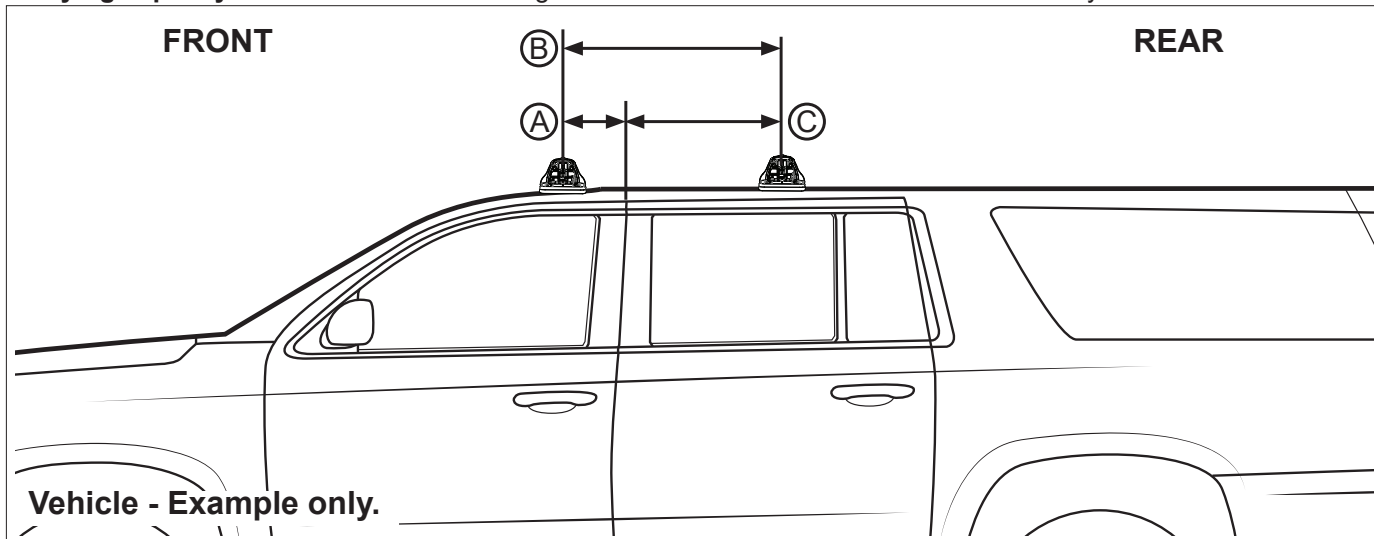

DK506 Rhino-Rack VA, Euro & HD crossbar instruction

CROSSBAR IDENTIFICATION

VA crossbar

EURO crossbar

HD crossbar

			FRONT CROSSBAR					REAR CROSSBAR						
														
Vehicle	Date	Crossbar	Front Right Pad/Clamp	Front Left Pad/Clamp	Measurement strip length per side		Measurement Distance (x)	Foot plate arrow direction	Rear Right Pad/Clamp	Rear Left Pad/Clamp	Measurement strip length per side		Measurement Distance (x)	Foot plate arrow direction
Ford Escape Gen 4 SUV	2020 - on	1375mm	M435 SUB0538	M436 SUB0538	191mm	136mm	1145mm/ 42 1/16	OUT	M435 SUB0538	M436 SUB0538	150mm	95mm	1063mm/ 41 7/8	OUT
			Pad Arrow Forward						Pad Arrow Forward					

DK506 Rhino-Rack VA, Euro & HD crossbar instruction

Measurement A: CENTRE of door jamb to CENTRE arrow of leg foot plate.

Measurement B: CENTRE of Front leg foot plate arrow to CENTRE of Rear leg foot plate arrow.

Carrying capacity: Roof rack is rated to 75kg. Please refer to manufacturers handbook for your vehicles maximum roof load capacity. Always use the lower of the two figures.

VEHICLE	Date	Measurement A	Measurement B	Measurement C	Load Rating (includes racks 5kg/ 11lbs)
Ford Escape Gen 4 SUV	2020 - on	100mm / 3 15/16"	700mm / 27,9/16"	600mm / 23,5/8"	45kg / 99lbs