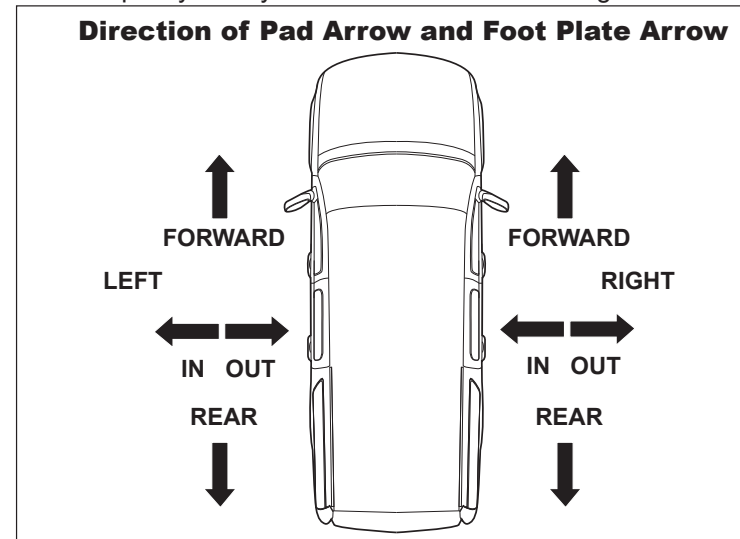

DK506 Rhino-Rack VA, Euro & HD crossbar instruction

Measurement A: CENTRE of door jamb to CENTRE arrow of leg foot plate.

Measurement B: CENTRE of Front leg foot plate arrow to CENTRE of Rear leg foot plate arrow.

Carrying capacity: Roof rack is rated to 75kg. Please refer to manufacturers handbook for your vehicles maximum roof load capacity. Always use the lower of the two figures.

VEHICLE	Date	Measurement A	Measurement B	Measurement C	Load Rating (includes racks 5kg/ 11lbs)
Ford Escape Gen 4 SUV	2020 - on	100mm / 3 15/16"	700mm / 27,9/16"	600mm / 23,5/8"	45kg / 99lbs