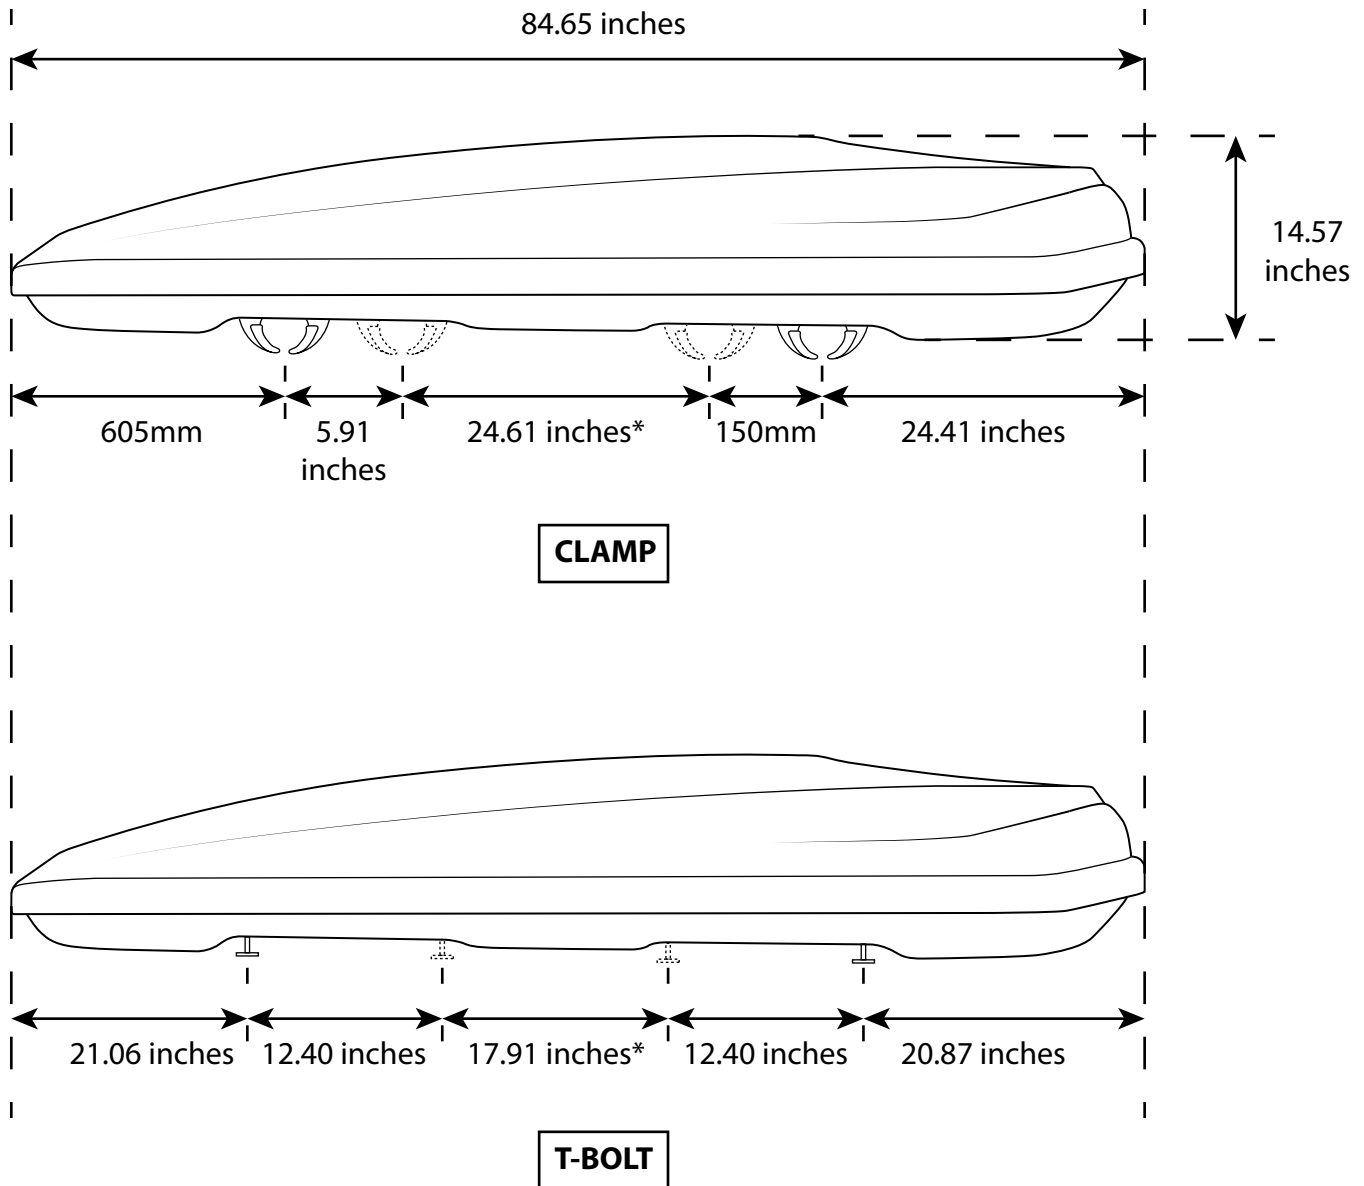

# Zenith (Z86) Luggage Box

Mounting Width: 19.09 inches

\*Recommended to have a minimum bar spacing at 25.59 inches apart