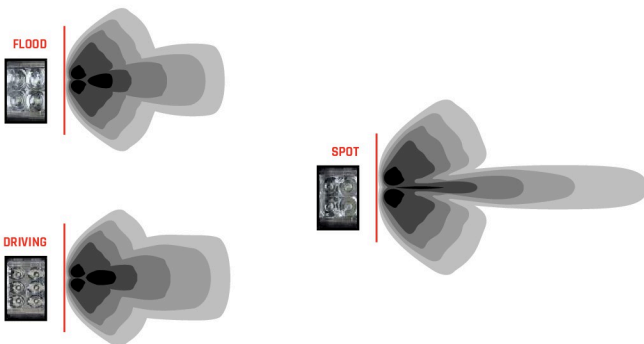

DIMENSIONS & MOUNTS

SURFACE MOUNT

WHAT BEAM
PATTERN WILL
SUIT MY NEEDS
THE BEST?

BEAM PATTERNS

Our custom designed graphs are intended to illustrate the beam patterns that our optics produce. First, consider what type of application the light is needed for and then choose what beam pattern best suits your needs. Each beam pattern varies depending on the optic or optic combination you choose. Once you know which beam pattern best suits your needs, refer to the specifications table (A, B, C) to determine how much LUX output you need and which product will best suit your application.

SINGLES

PAIRS

HOW MUCH
OUTPUT DO
I NEED?

A = LUX AT 10 METERS
B = BEAM DISTANCE (m) WITH 1 LUX
C = BEAM DISTANCE (m) WITH .25 LUX

SINGLES

SINGLES / SPECIFICATIONS

	MOUNT	BLACK SINGLE	WHITE SINGLE	WT. (LBS.)	WATTS	AMP DRAW @14VDC	LEDs	*RAW LUMENS	A	B	C	**PEAK BEAM INTENSITY(ccd)
FLOOD	SM	261113	861113	1.22	54	3.86	8	6336	60	77	155	6070
SPOT	SM	261213	861213	1.22	54	3.86	8	6336	652	255	510	65241
DRIVING	SM	261313	861313	1.22	57	4.07	10	7920	219	148	296	21936