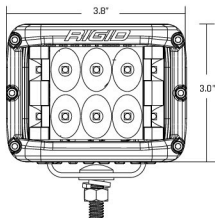

DIMENSIONS & MOUNTS

SURFACE MOUNT