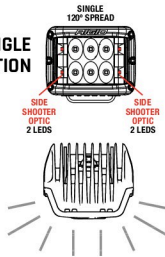

HOW MUCH
OUTPUT DO
I NEED?

A = LUX AT 10 METERS
B = BEAM DISTANCE (m) WITH 1 LUX
C = BEAM DISTANCE (m) WITH .25 LUX

SINGLES

SINGLES / SPECIFICATIONS

	MOUNT	BLACK SINGLE	WHITE SINGLE	WT. (LBS.)	WATTS	AMP DRAW @14VDC	LEDs	*RAW LUMENS	A	B	C	**PEAK BEAM INTENSITY(ccd)
FLOOD	SM	261113	861113	1.22	54	3.86	8	6336	60	77	155	6070
SPOT	SM	261213	861213	1.22	54	3.86	8	6336	652	255	510	65241
DRIVING	SM	261313	861313	1.22	57	4.07	10	7920	219	148	296	21936

SINGLE CONFIGURATION