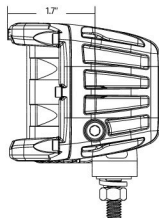

DIMENSIONS & MOUNTS

SURFACE MOUNT