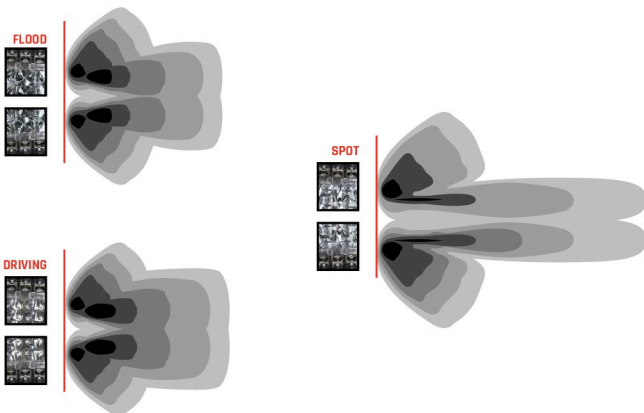

DIMENSIONS & MOUNTS

SURFACE MOUNT

WHAT BEAM
PATTERN WILL
SUIT MY NEEDS
THE BEST?

BEAM PATTERNS

Our custom designed graphs are intended to illustrate the beam patterns that our optics produce. First, consider what type of application the light is needed for and then choose what beam pattern best suits your needs. Each beam pattern varies depending on the optic or optic combination you choose. Once you know which beam pattern best suits your needs, refer to the specifications table (A, B, C) to determine how much LUX output you need and which product will best suit your application.

SINGLES

PAIRS

HOW MUCH
OUTPUT DO
I NEED?

A = LUX AT 10 METERS
B = BEAM DISTANCE (m) WITH 1 LUX
C = BEAM DISTANCE (m) WITH .25 LUX

SINGLES

SINGLES / SPECIFICATIONS

	MOUNT	BLACK SINGLE	WHITE SINGLE	WT. (LBS.)	WATTS	AMP DRAW @14VDC	LEDs	*RAW LUMENS	A	B	C	**PEAK BEAM INTENSITY(ccd)
FLOOD	SM	261113	861113	1.22	54	3.86	8	6336	60	77	155	6070
SPOT	SM	261213	861213	1.22	54	3.86	8	6336	652	255	510	65241
DRIVING	SM	261313	861313	1.22	57	4.07	10	7920	219	148	296	21936