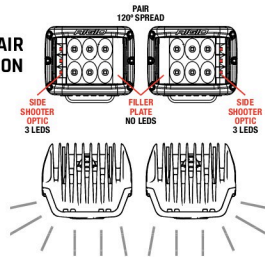

PAIR CONFIGURATION

PAIRS

PAIRS / SPECIFICATIONS

	MOUNT	BLACK PAIR	WHITE PAIR	WT. (LBS.)	WATTS	AMP DRAW @14VDC	LEDs	*RAW LUMENS	A	B	C	**PEAK BEAM INTENSITY(ccd)
FLOOD	SM	262113	862113	2.44	47	3.36	7	5544	71	84	168	7129
SPOT	SM	262213	862213	2.44	47	3.36	7	5544	652	255	510	65241
DRIVING	SM	262313	862313	2.44	72	5.14	9	7128	281	167	335	28108

LIGHTS COME WITH

- Lights come as Singles or Pairs
- Mounting Hardware
- Stainless Steel, U-Shape Bracket
- Harness w/Switch
- Deutsch Connector