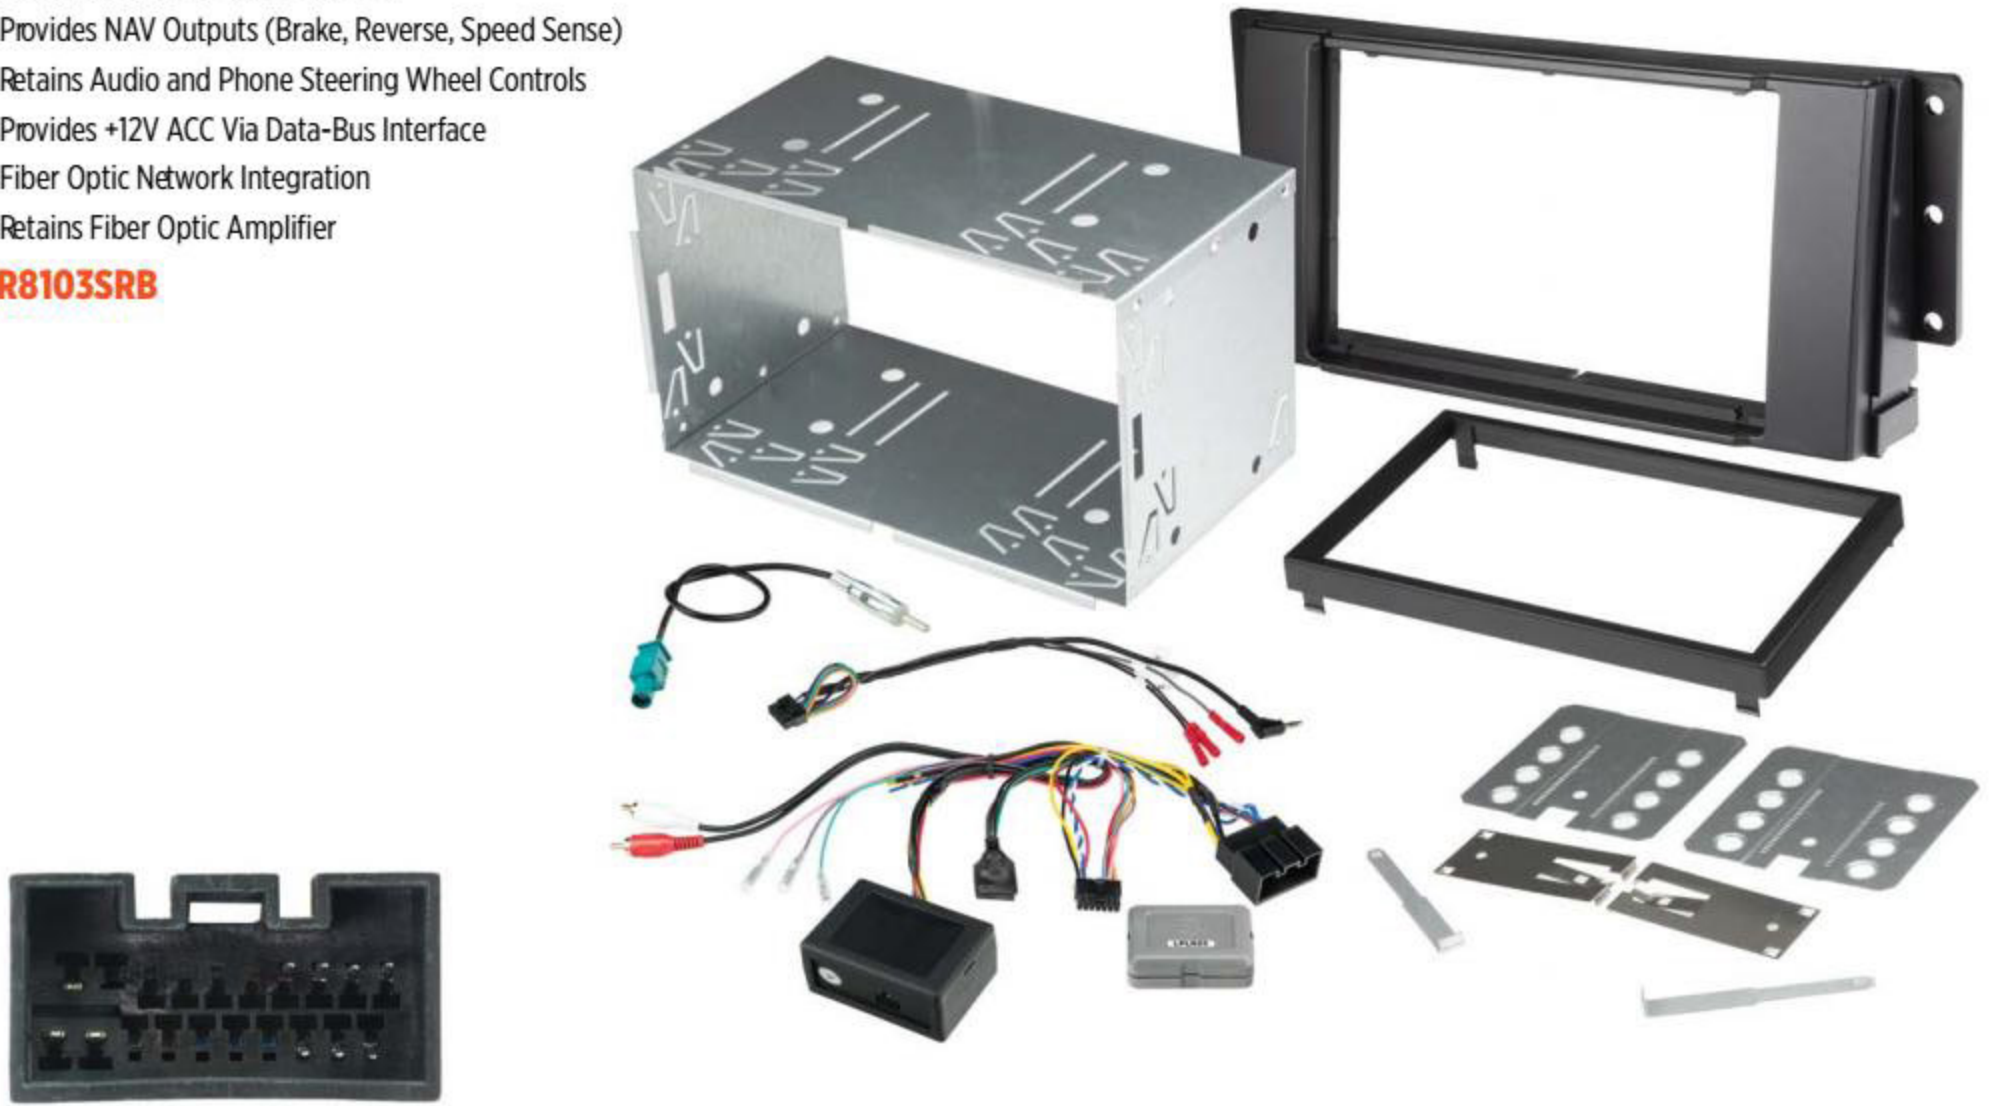

2006-09 RANGE ROVER SPORT //

Vehicles with (20 Pin) Connector

- Provides NAV Outputs (Brake, Reverse, Speed Sense)
- Retains Audio and Phone Steering Wheel Controls
- Provides +12V ACC Via Data-Bus Interface
- Fiber Optic Network Integration
- Retains Fiber Optic Amplifier

LR8103SRB