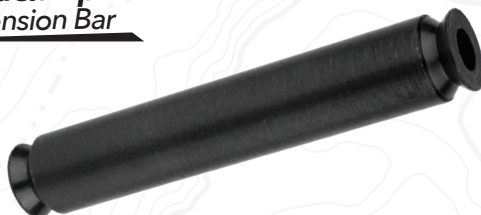

TerraClamp Extension Bar

- 4.5" Extension

PSM11019