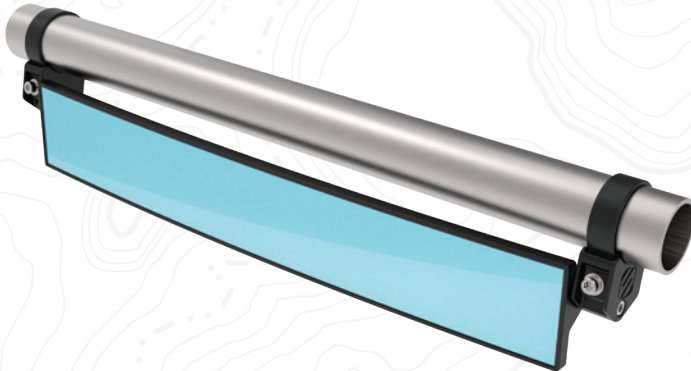

# **TERRA CLAMP**

**TERRACLAMP** – When it comes to a utility clamp with the ultimate versatility, TerraClamp reigns supreme. TerraClamps are designed for maximum performance while allowing multiple configurations and securely mounting many devices on the market today. TerraClamps are extremely reliable and a great solution for your everyday enthusiast.