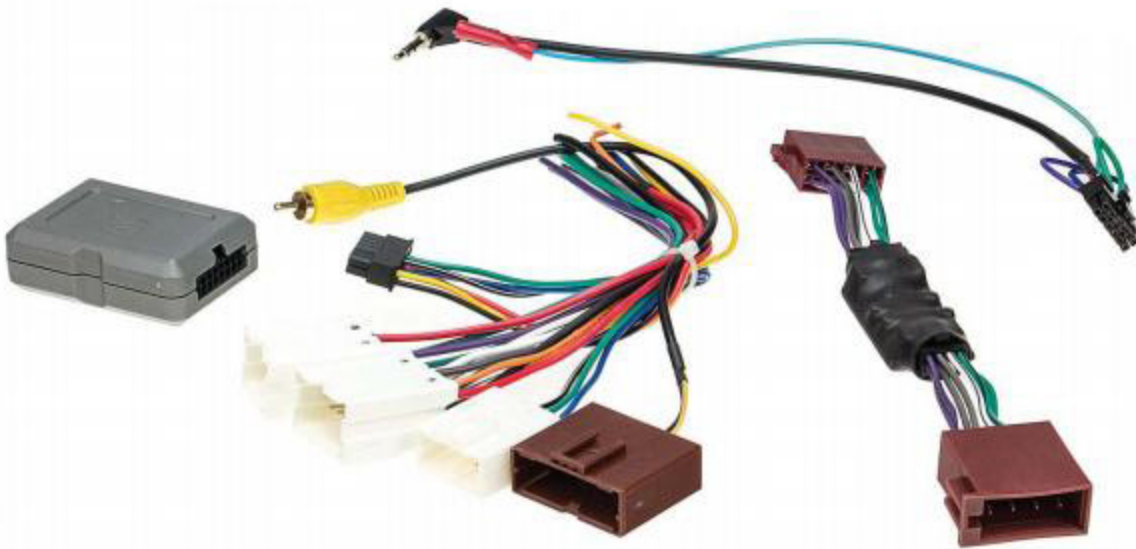

2003-04 INFINITI G35

- Provides Analog +12V Output for Variable Dash Illumination
- Provides NAV Outputs (Brake, Reverse, Speed Sense)
- Retains Audio and Phone Steering Wheel Controls
- Provides +12V ACC Via Data-Bus Interface

II1652CHB - Dual Zone AC - Charcoal

II1652CHSZB - Single Zone AC - Charcoal

II1652GMB - Dual Zone AC - Gun Metal

II1652GMSZB - Single Zone AC - Gun Metal

II1652PB - Dual Zone AC - Pewter

II1652PSZB - Single Zone AC - Pewter