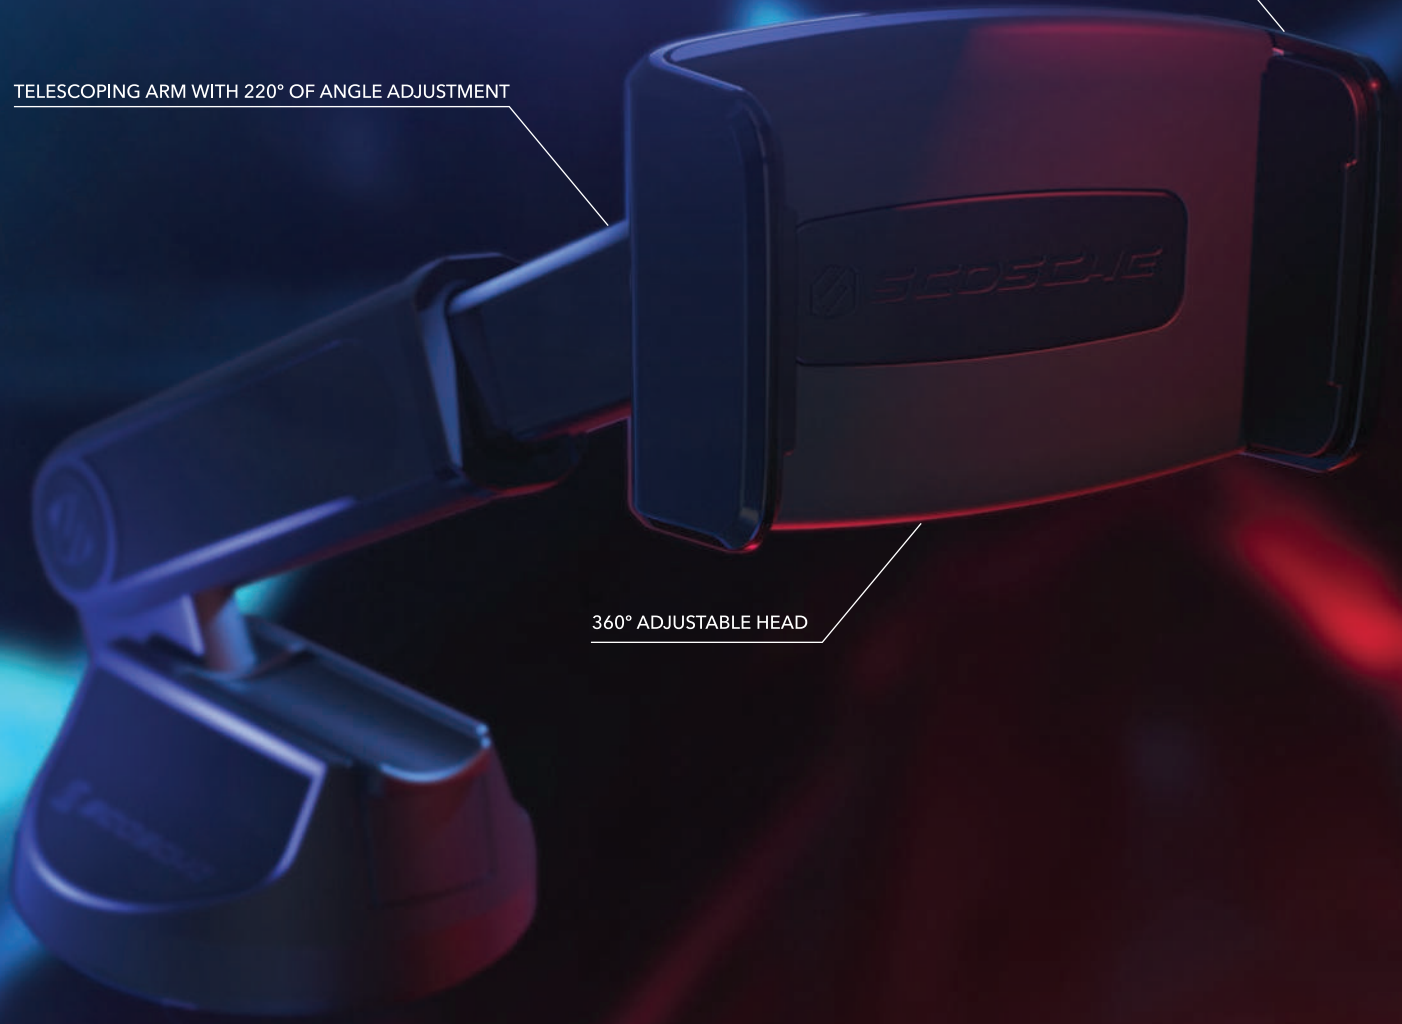

ADJUSTABLE ARMS SECURELY HOLD DEVICES UP TO 3.5" WIDE

TELESCOPING ARM WITH 220° OF ANGLE ADJUSTMENT

360° ADJUSTABLE HEAD