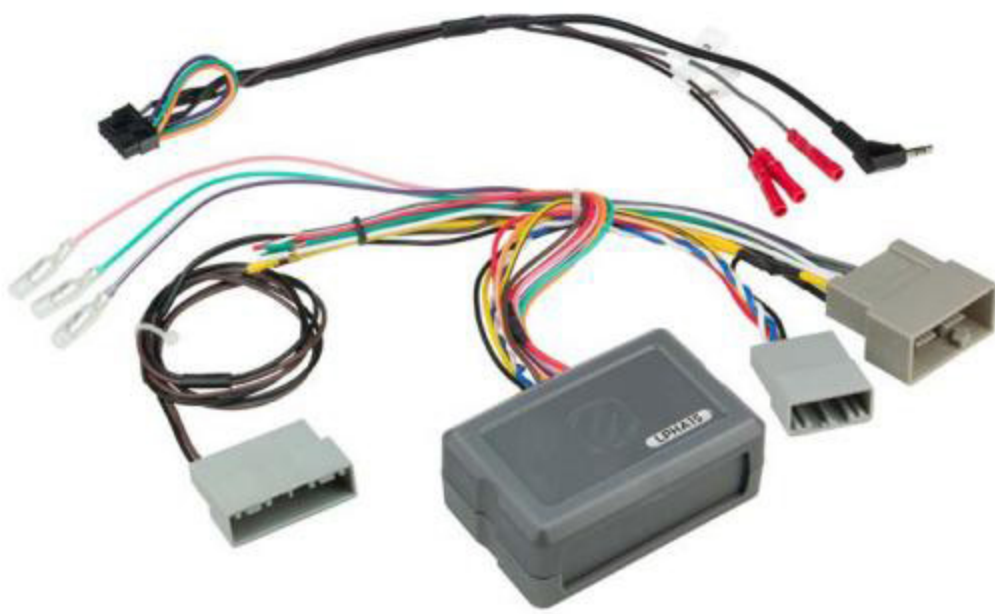

2013-UP SELECT HONDA /

Link + Interface with SWC Retention

Vehicles with Gray Honda (24 Pin, 20 Pin and 32 Pin) Connector

- Provides Analog +12V Output for Variable Dash Illumination
- Provides NAV Outputs (Brake, Reverse, Speed Sense)
- Retains Factory Date, Time and Temperature Display
- Retains Audio and Phone Steering Wheel Controls
- Provides +12V ACC Via Data-Bus Interface

LPHA15