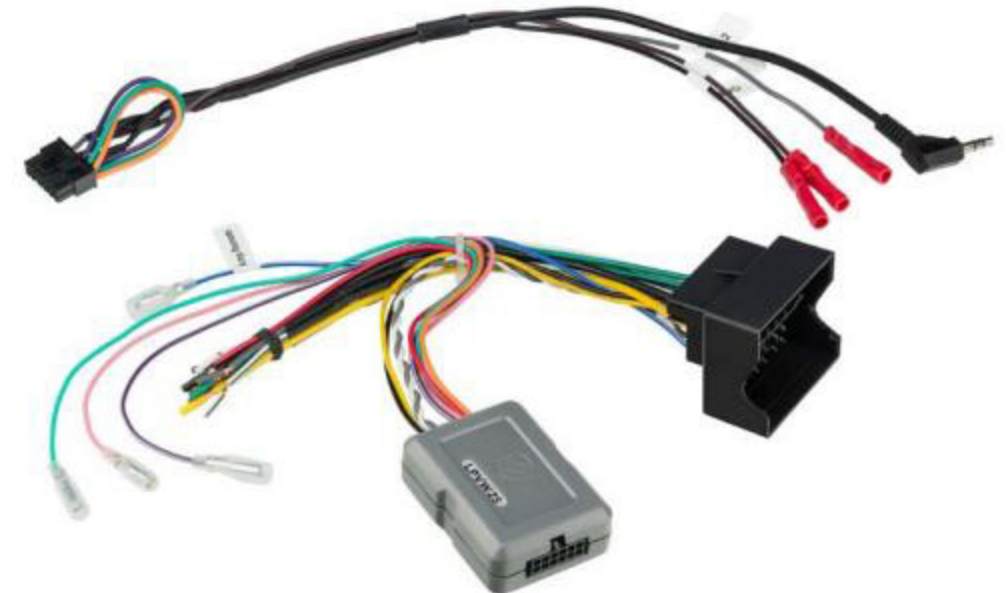

**LPV025**

**Link Interface with SWC Retention**

Vehicles with Quadlock (40 Pin) Connector

- Provides Analog +12V Output for Variable Dash Illumination
- Not for Use on Vehicles w/Fender or Dynaudio Systems
- Provides NAV Outputs (Brake, Reverse, Speed Sense)
- Retains Audio and Phone Steering Wheel Controls
- Provides +12V ACC Via Data-Bus Interface

**LVW20**

**2016-UP SELECT VOLKSWAGEN /**

**2011-15 SELECT VOLKSWAGEN /**

**Link Interface with SWC Retention**

Vehicles with Quadlock (52 Pin) Connector

- Retains Audio and Phone Steering Wheel Controls
- Provides +12V ACC Via Data-Bus Interface

**LVW10**

**Link + Interface with SWC Retention**

Vehicles with Quadlock (40 Pin) Connector

- Provides Analog +12V Output for Variable Dash Illumination
- Retains Audio and Phone Steering Wheel Controls
- For Vehicles with Fender Amplified Systems
- Provides +12V ACC Via Data-Bus Interface
- Retains Factory Amplified Stereo System