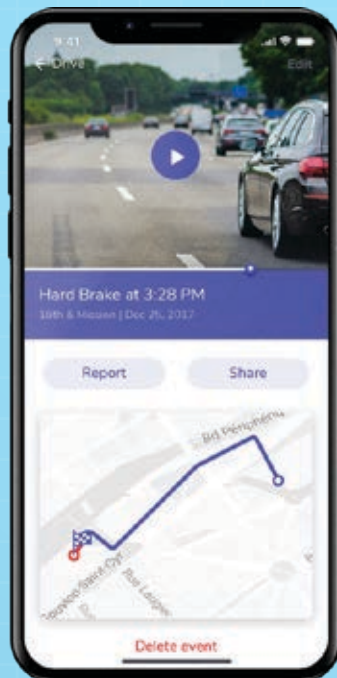

SCOSCHE HD DASH CAM POWERED BY NEXAR

Scosche's Connected Car collection of **SAFETECH™** products are designed to provide the safety features and peace of mind that we believe everyone should be able to access. Our selection of products that reduce driver distraction, display information, and help keep drivers' hands on the wheel, continues to grow and improve based on feedback from you, our customer.

Because of our commitment to driver safety, we are especially excited to announce a new partnership between Scosche and Nexar. Nexar is a safe driving app that is on a mission to rid the world of car crashes by creating the world's first and largest safe driving network. Use the new Scosche HD Dash Cam to join the Nexar network and get instant evidence on your phone, with free backup to the Nexar Cloud, so you can access your recordings from any device. If a car incident occurs, you can instantly report it directly to your insurance company.

Works with the
FREE Nexar App

NEXC100
Full-HD Dash Camera
Powered by Nexar
NEXC100 - ADHESIVE BASE MODEL

SAFETECH™
SMARTER, SAFER DRIVING.™