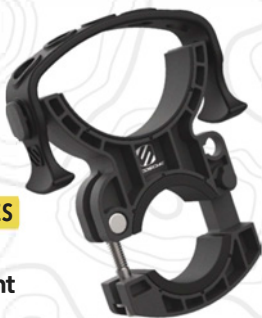

PSUSMULG

FITS LARGER 1-3/8"- 2" TUBES

Fire Extinguisher, or
Portable Speaker Mount