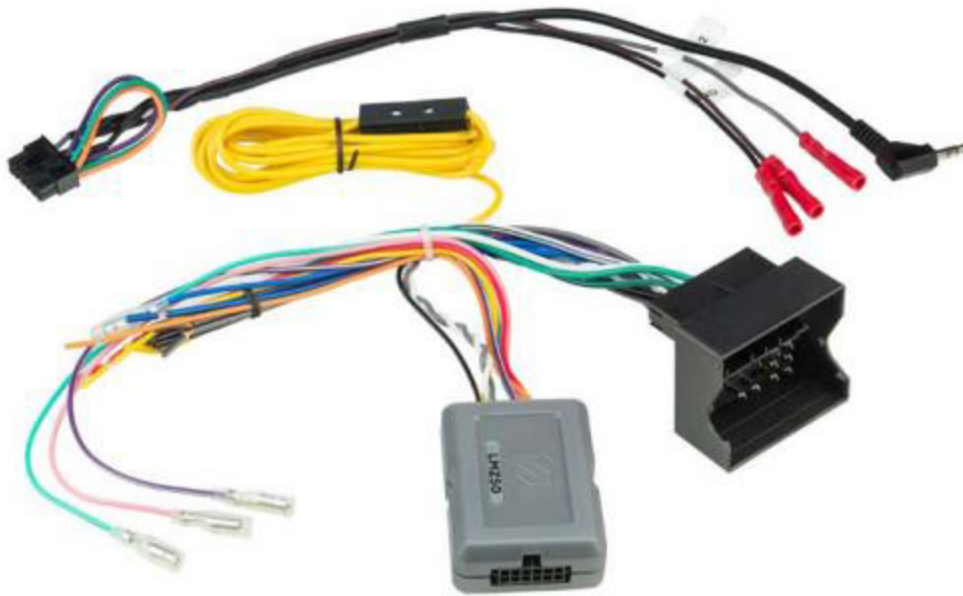

2008-12 SELECT MERCEDES

Link Interface with SWC Retention

Vehicles with "Audio 20" Head Units with Quadlock (16 Pin) Connector

- Provides Analog +12V Output for Variable Dash Illumination
- Provides NAV Outputs (Brake, Reverse, Speed Sense)
- Retains Audio and Phone Steering Wheel Controls
- Provides +12V ACC Via Data-Bus Interface

LMZ50

2016-UP SELECT NISSAN

Link Interface with SWC Retention

Vehicles with Nissan (24 Pin & 20 Pin) Connector

- Provides NAV Outputs (Brake, Reverse, Speed Sense)
- Retains Audio and Phone Steering Wheel Controls
- Provides +12V ACC Via Data-Bus Interface
- Retains Factory USB Input & AUX

LNN10