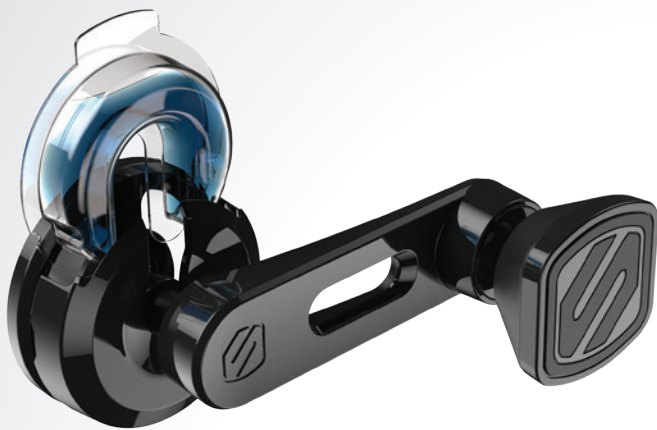

MAGICMOUNT™ *fresche*

Magnetic Mount System with Replaceable Scent Cartridges

FreeFlow Vent Mount
MMVP2FR