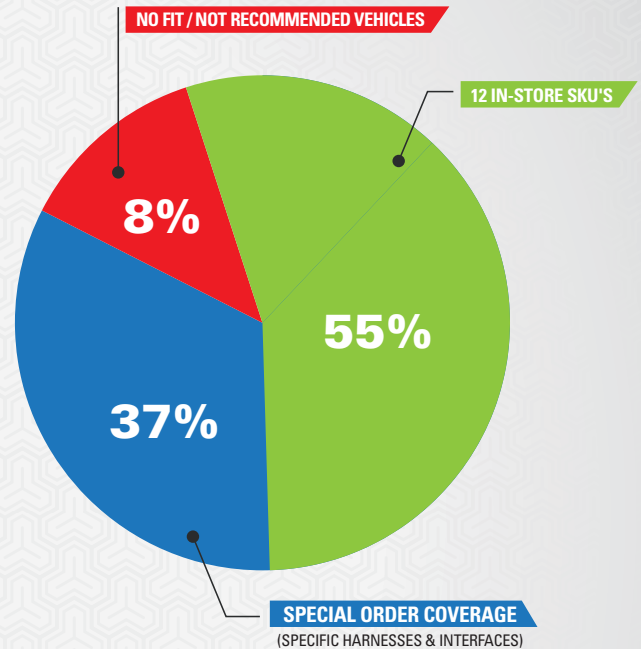

Car Stereo Connectors & Interfaces

IHS/Polk Vehicle Population Data

The Scosche Retail Installation Program

The Scosche Retail Kit Installation and Car Stereo Connector and Interface Programs are designed to provide the widest possible vehicle coverage via two complementary components – in-store kit products and the special order program. Combined, these two components provide product coverage for **OVER 90% OF REGISTERED VEHICLES** in the U.S. That translates to **OVER 252 MILLION REGISTERED VEHICLES**. Coverage of that magnitude provides almost limitless opportunities for product sales and enhanced profit.

Tech Support And Customer Service

Customers enjoy the peace of mind of knowing that they receive free lifetime technical and customer support from our U.S.-based staff who are highly knowledgeable about car audio installations and, of course, our products. These company representatives are available via toll-free phone, email or live chat to assist customers who may need product support or have installation questions.