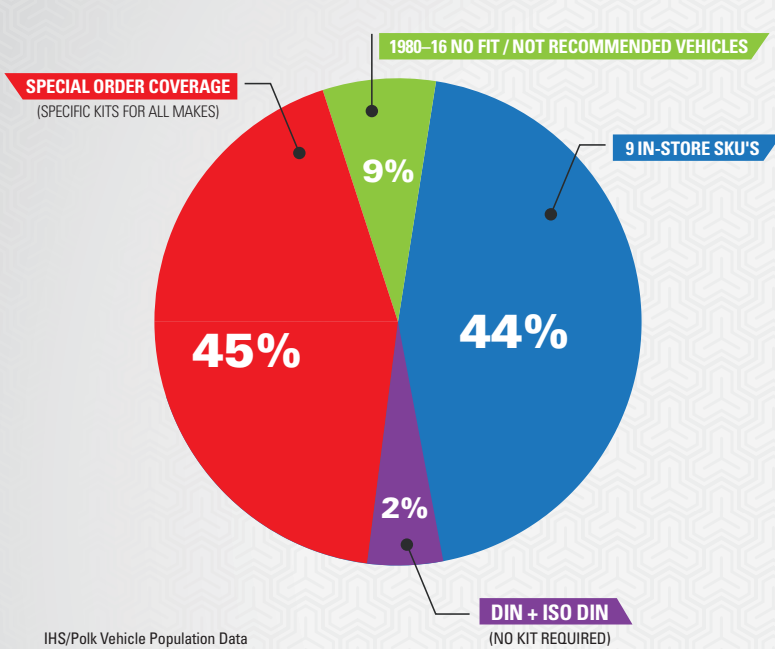

Vehicle Market Coverage

Retail Installation Kits