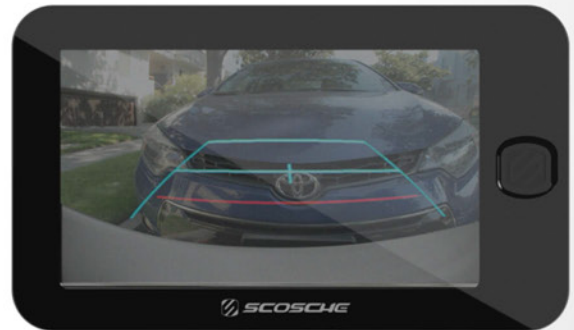

SAFETECH™
SMARTER, SAFER DRIVING.™

Dual Channel
Dash Camera
Powered by Nexar™

NEXC2128-XCES0
Rideshare Dual Dash Camera
with 128GB Internal Memory
and Suction-Cup Mount

WBUSSPF43

09TL-NEXOS