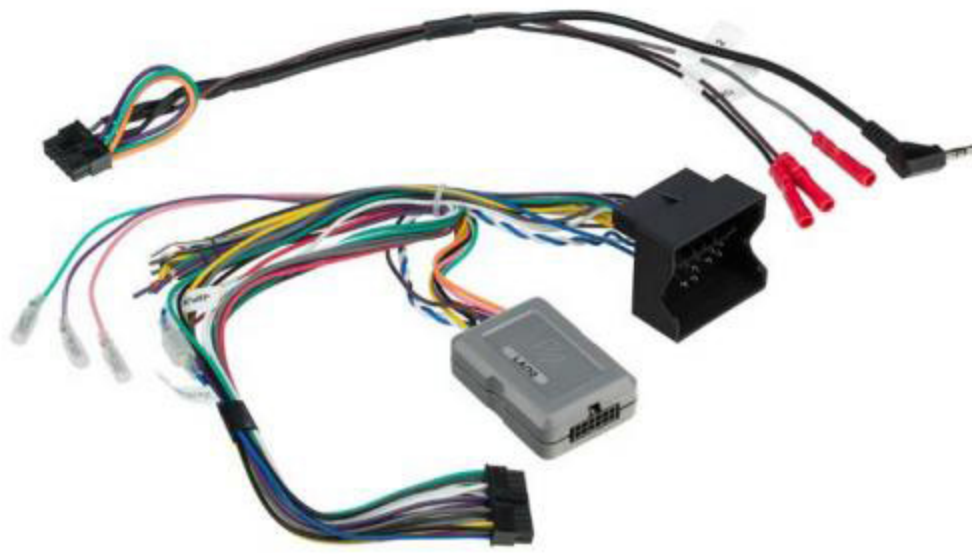

2004-15 SELECT AUDI //

Link Interface with SWC Retention

For Vehicles with Fakra (40 Pin) Connector

- Provides +12V ACC Via Data-Bus Interface
- Provides NAV Outputs (Brake, Reverse, Speed Sense)
- Provides Analog +12V Output for Variable Dash Illumination
- Retains Audio and Phone Steering Wheel Controls
- Retains Audi Bose systems with LINK+ LP2EUAR Module

LAI10

1995-07 SELECT BMW // AND MINI COOPER

Link Interface with SWC Retention

Vehicles with BMW Round Pin (17 Pin) Connector

- Retains Audio and Phone Steering Wheel Controls
- Not for use with Fiber Optic Amplified Systems

LBW10