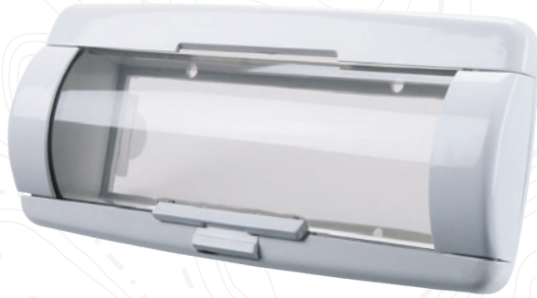

MARINE SOLUTIONS

ACM1 (Black)

ACM1W (White) shown

- Retractable Tinted Door
- Auto Spring Open
- Stainless Mounting Hardware

ACM3 (Black)

ACM3W (White)

- Hinged Tinted Door
- Stainless Mounting Hardware

ACM5 (Black)

- Retractable Tinted Door
- Stainless Mounting Hardware

Underdash Enclosure

- Fully Enclosed
- Universal Mounting

UDEB

BATTERY JUMPERS

400 AMP PowerBank Jump Starter and LED Flashlight

- High capacity 5,100mAh Lithium-ion with a peak jumpstart peak current of 400 Amps
- SAFETY PROTECTION against short circuit, reverse connection, reverse charge, overheating and overcurrent
- Remarkable, Spark-Free 6-Point safety protection system Provides maximum peace of mind
- Jump starts a wide array of vehicles (4 to 6 cylinder engines up to 3.5 liters)
- 5V / 2.1A USB port for charging your smartphones, tablets, GPS, and other electronic devices
- Ultra-bright LED flashlight rated at 1,000 lumens
- Dependable design: holds a charge for up to 6 months at a time
- 1000+ charge / discharge cycle

PBJF400

SPECIFICATIONS: Input 5V : 2A, Output 5V : 2A
Jumpstart Current: 12V / 200-400A Battery Standby time: Up to 6 months