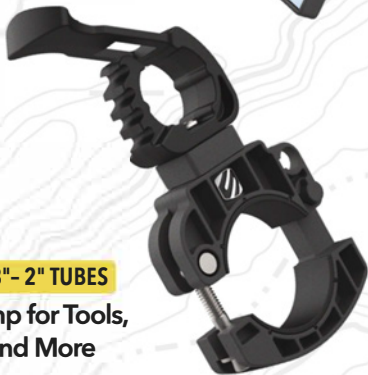

PSUSM

FITS LARGER 1-3/8"- 2" TUBES

Small Soft Clamp for Tools,
Fishing Poles, and More