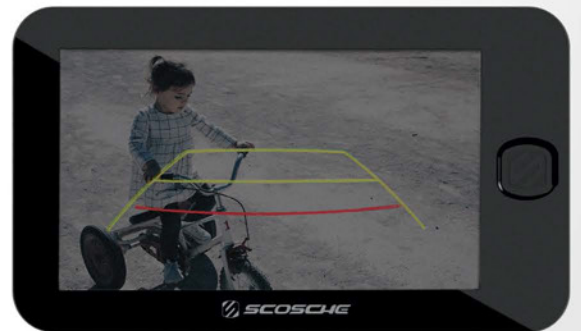

**Wireless, Solar Powered
Backup Camera System**
WBUSSPF43