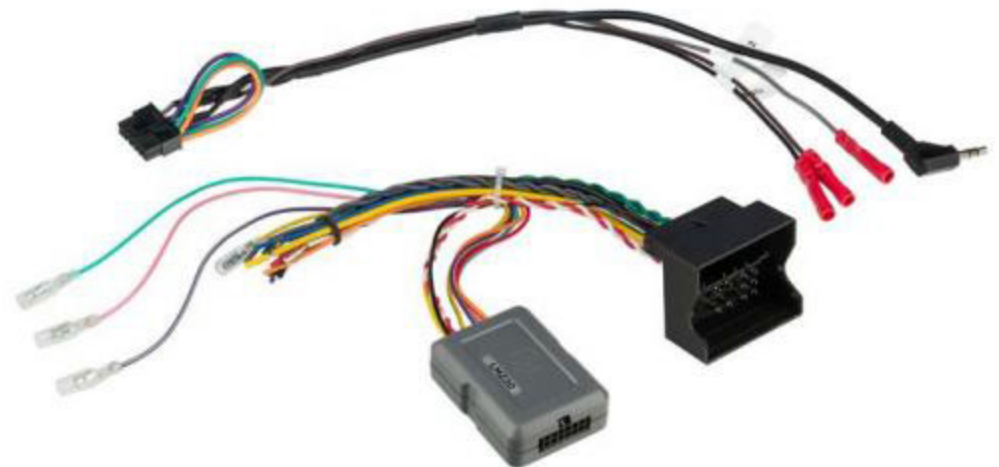

2008-17 SELECT MAZDA

Link + Interface with SWC Retention

Vehicles with Mazda (24 Pin) Connector

- Provides Analog +12V Output for Variable Dash Illumination
- Provides NAV Outputs (Brake, Reverse, Speed Sense)
- Retains Audio and Phone Steering Wheel Controls
- Provides +12V ACC Via Data-Bus Interface
- Retains Factory Amplified Stereo System

LPMA25

2005-UP SELECT MERCEDES

Link Interface with SWC Retention

Vehicles with "Audio 20" Head Units with Quadlock (16 Pin) Connector

- Provides Analog +12V Output for Variable Dash Illumination
- Provides NAV Outputs (Brake, Reverse, Speed Sense)
- Retains Audio and Phone Steering Wheel Controls
- Provides +12V ACC Via Data-Bus Interface

LMZ20