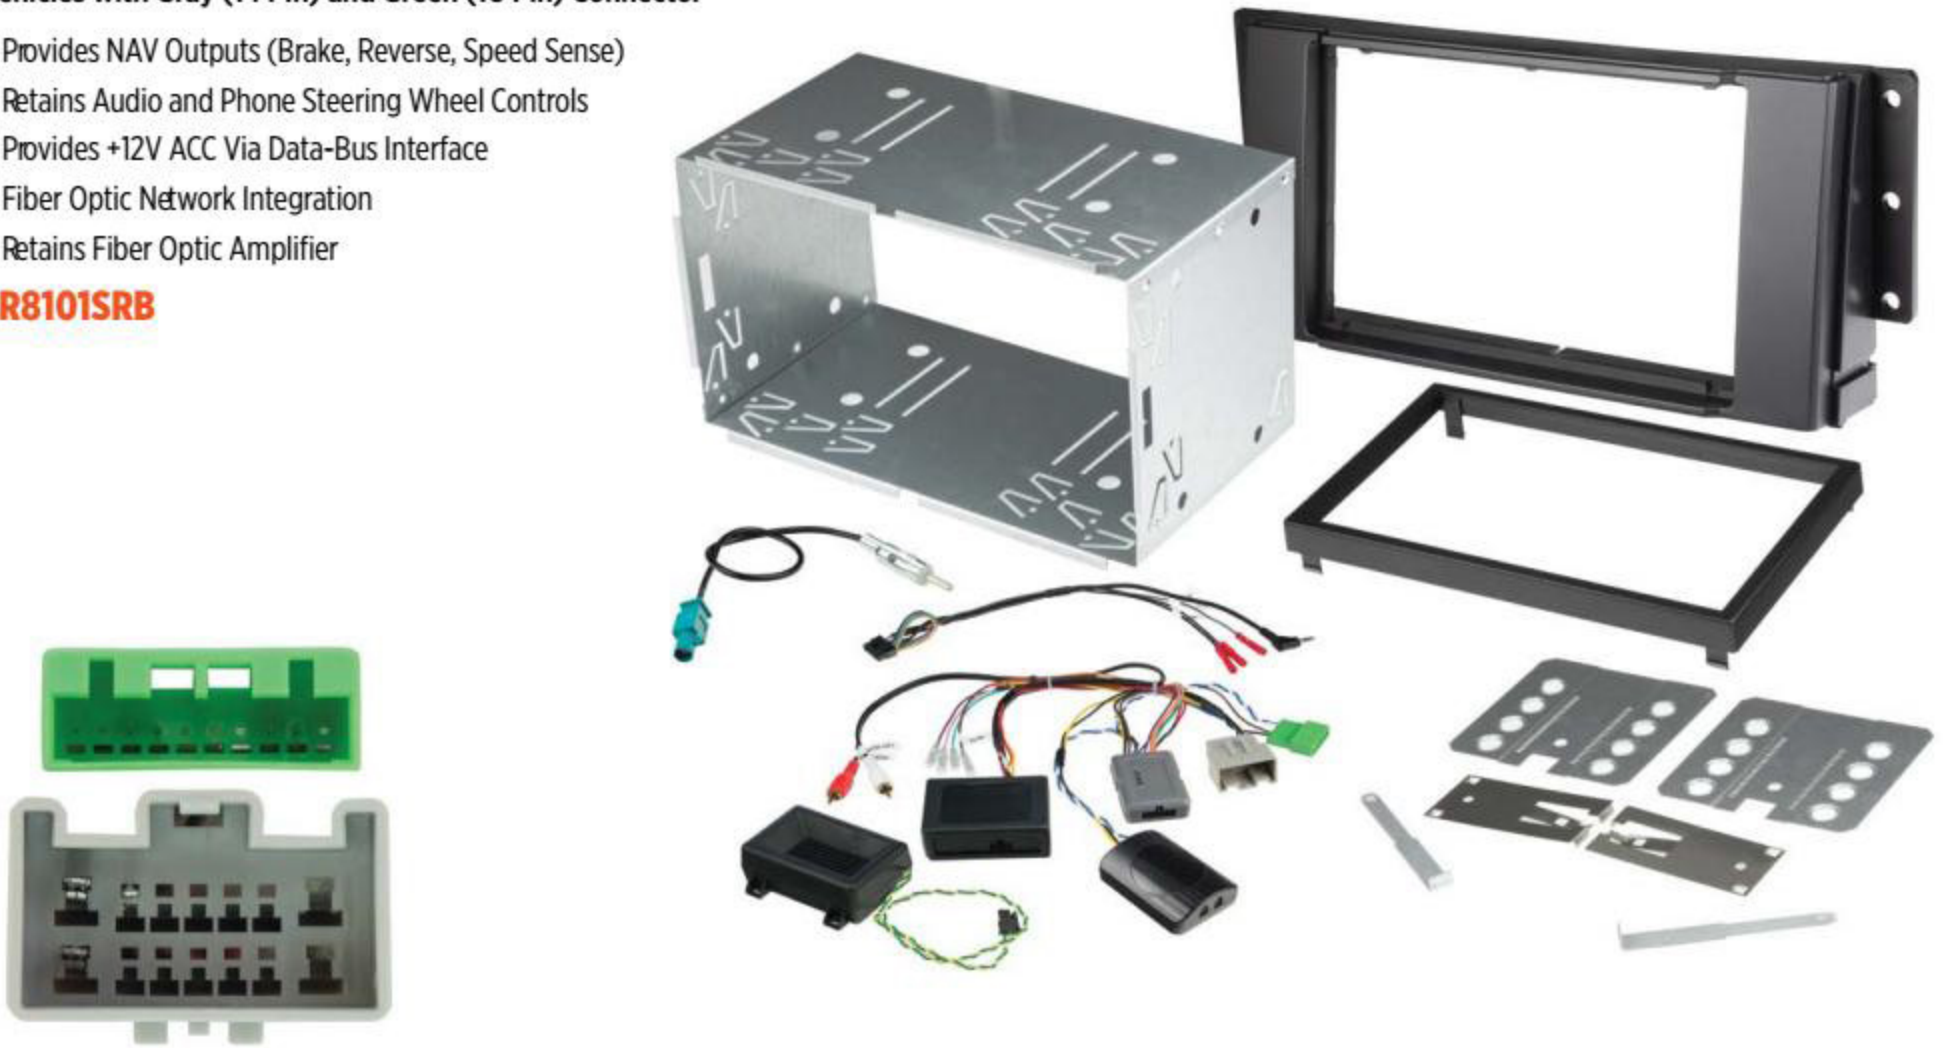

**KA2420SWCB**

**2007-14 LAND ROVER LR2 //**

**DDIN with Steering Wheel Control**

Vehicles with Gray (14 Pin) and Green (10 Pin) Connector

- Provides NAV Outputs (Brake, Reverse, Speed Sense)
- Retains Audio and Phone Steering Wheel Controls
- Provides +12V ACC Via Data-Bus Interface
- Fiber Optic Network Integration
- Retains Fiber Optic Amplifier

**LR8101SRB**

**2003-12 RANGE ROVER //**

Vehicles with (20 Pin) Connector

- Provides NAV Outputs (Brake, Reverse, Speed Sense)
- Retains Audio and Phone Steering Wheel Controls
- Provides +12V ACC Via Data-Bus Interface
- Fiber Optic Network Integration
- Retains Fiber Optic Amplifier

**LR8102SRB**

**2006-09 RANGE ROVER SPORT //**

**Vehicles with (20 Pin) Connector**

- Provides NAV Outputs (Brake, Reverse, Speed Sense)
- Retains Audio and Phone Steering Wheel Controls
- Provides +12V ACC Via Data-Bus Interface
- Fiber Optic Network Integration
- Retains Fiber Optic Amplifier