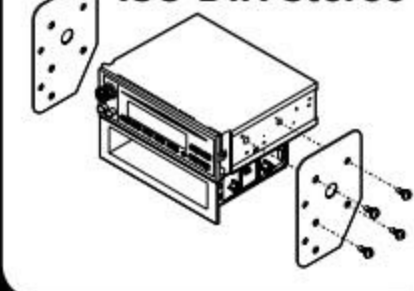

ISO DIN Stereo