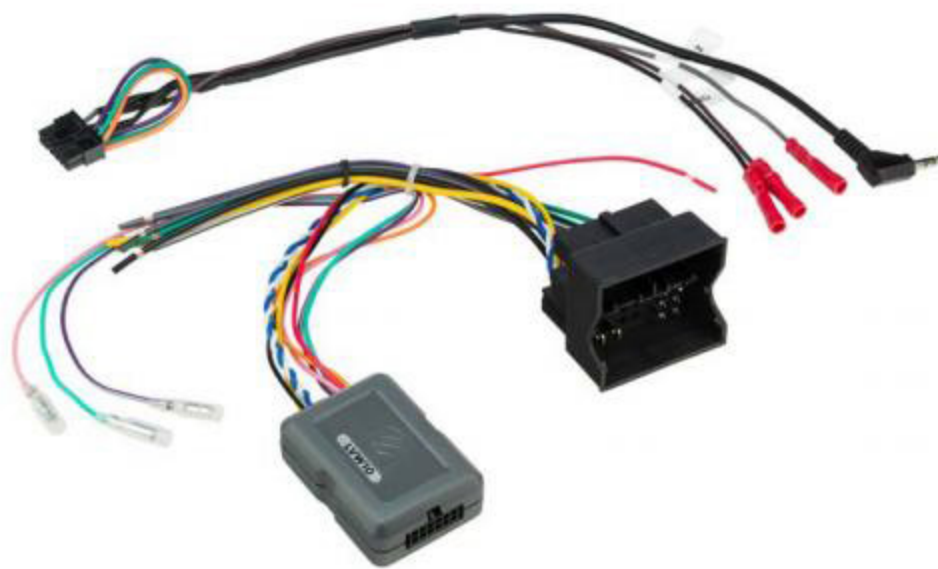

**LPV025**

**Link Interface with SWC Retention**

Vehicles with Quadlock (40 Pin) Connector

- Provides Analog +12V Output for Variable Dash Illumination
- Not for Use on Vehicles w/Fender or Dynaudio Systems
- Provides NAV Outputs (Brake, Reverse, Speed Sense)
- Retains Audio and Phone Steering Wheel Controls
- Provides +12V ACC Via Data-Bus Interface

**LVW20**

**2016-UP SELECT VOLKSWAGEN /**

**2011-15 SELECT VOLKSWAGEN /**

**Link Interface with SWC Retention**

Vehicles with Quadlock (52 Pin) Connector

- Retains Audio and Phone Steering Wheel Controls
- Provides +12V ACC Via Data-Bus Interface

**LVW10**

**Link + Interface with SWC Retention**

Vehicles with Quadlock (40 Pin) Connector

- Provides Analog +12V Output for Variable Dash Illumination
- Retains Audio and Phone Steering Wheel Controls
- For Vehicles with Fender Amplified Systems
- Provides +12V ACC Via Data-Bus Interface
- Retains Factory Amplified Stereo System