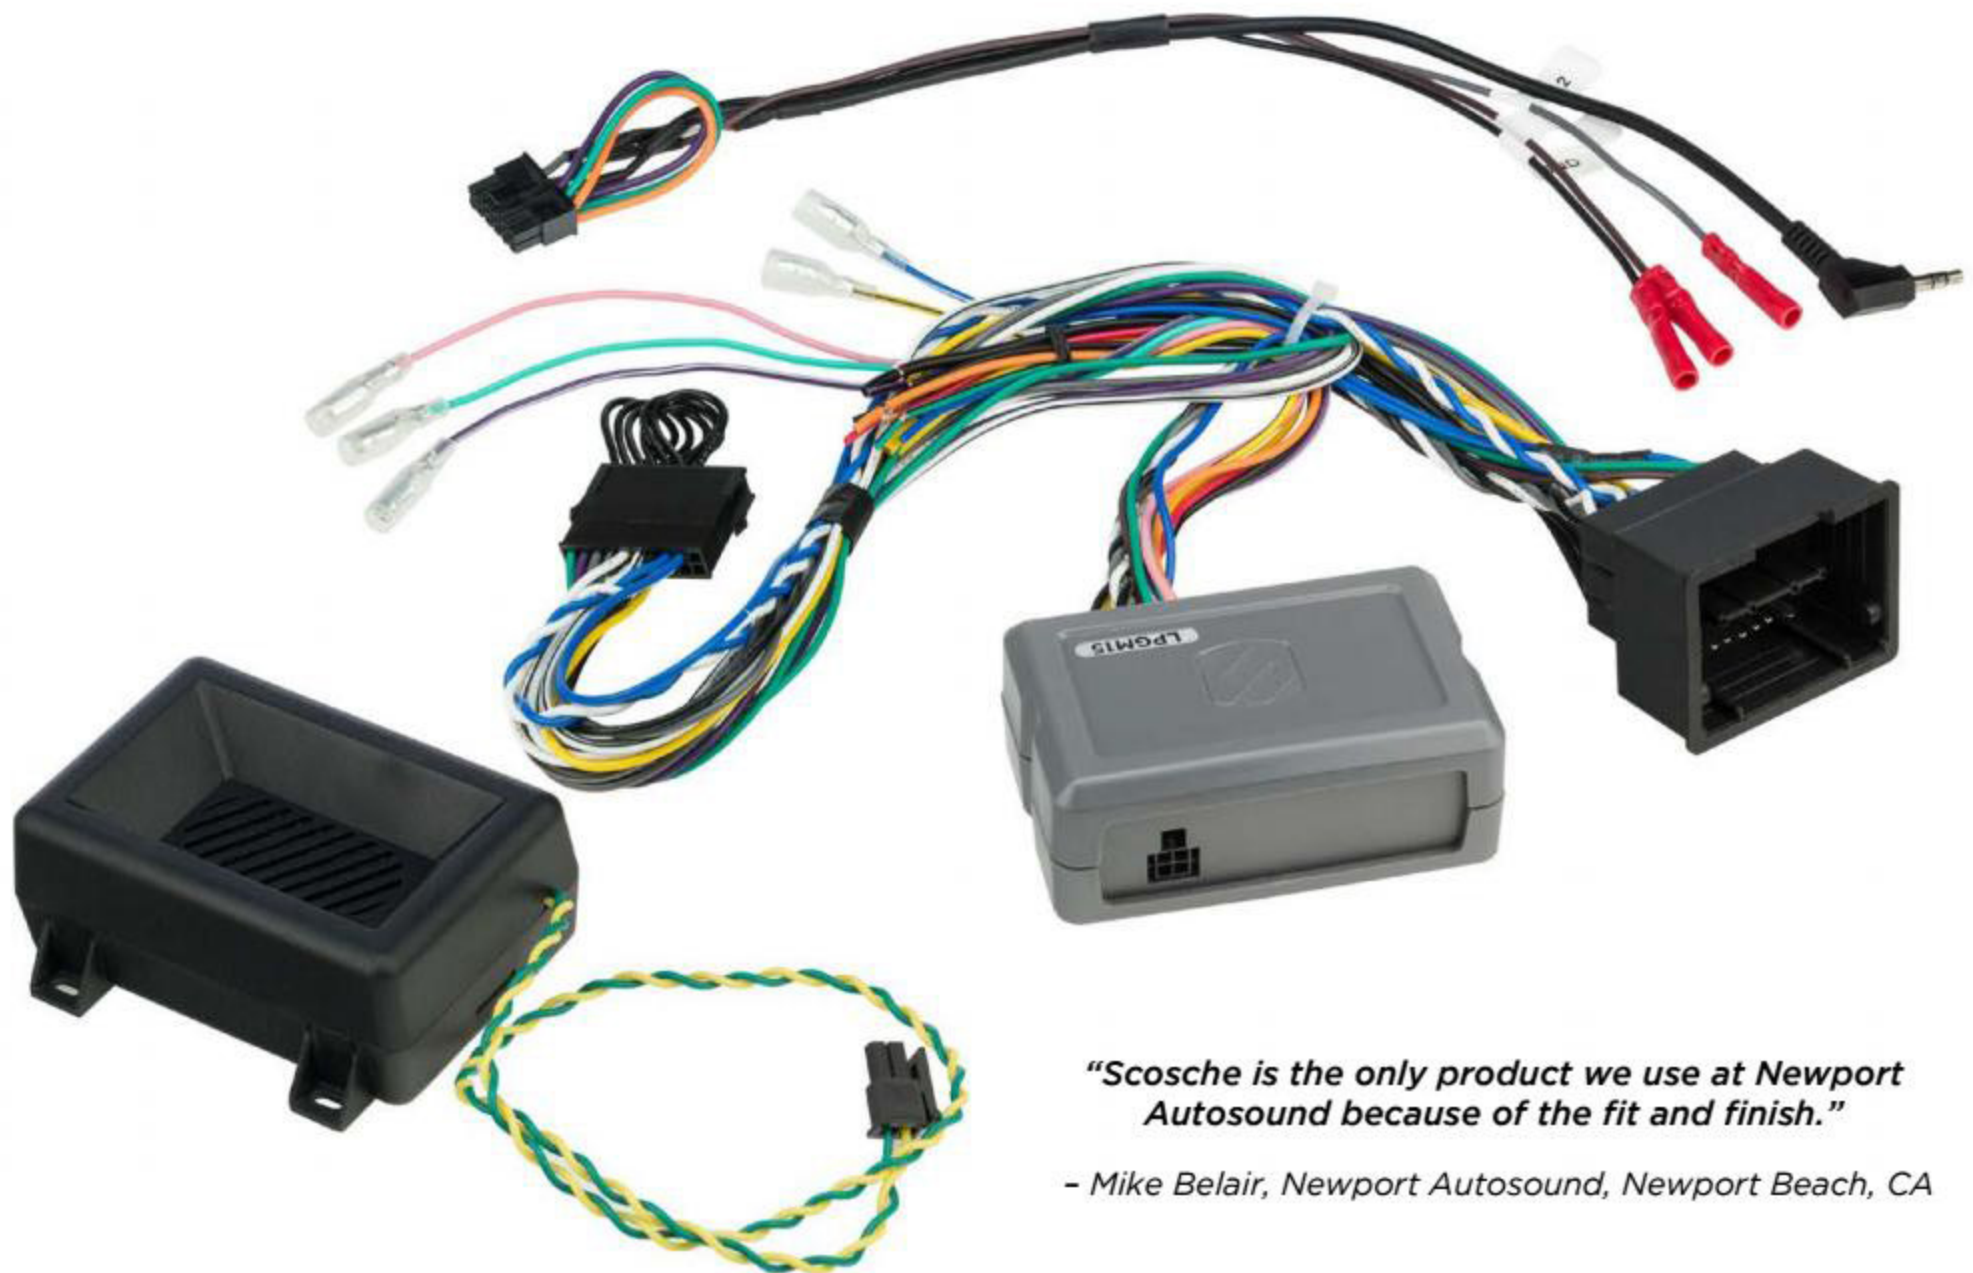

LINK

LINK SERIES INTERFACES-

Integrate essential vehicle features to allow for the installation of an aftermarket radio into a modern dashboard. LINK interfaces integrate functionality of Steering Wheel Controls, Required Radio Outputs, and Vehicle Accessory Retention (wherever applicable). All Scosche LINK Interfaces are USB updatable.

LINK+

LINK+ SERIES ADVANCED INTERFACES-

Provide advanced data bus and vehicle systems integration for a seamless installation of an aftermarket stereo into a modern dashboard. LINK+ Interfaces also include standard features such as Steering Wheel Control retention, Navigation/Multimedia Radio outputs, and Vehicle Accessory Retention (wherever applicable). All Scosche LINK+ Interfaces are USB updatable.

"Scosche is the only product we use at Newport Autosound because of the fit and finish."

- Mike Belair, Newport Autosound, Newport Beach, CA