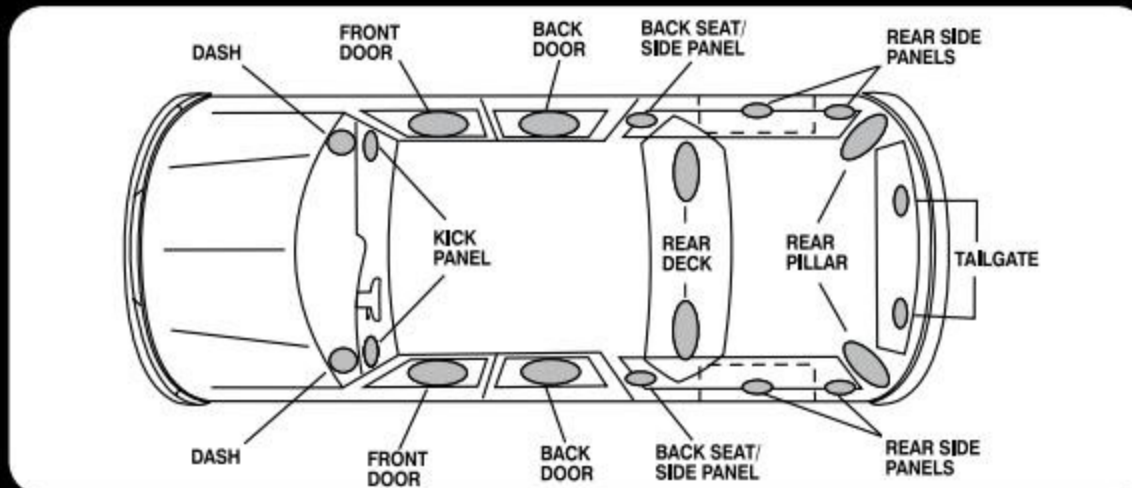

INSTALLATION KITS

Locate your vehicle in the application guide. Cross reference your particular vehicle to the car stereo you have purchased. You will find the model number of an installation kit for each style of stereo mount.

SPEAKERS

Locate your vehicle in the application guide pages and cross reference the front and rear speaker columns. You will find the factory equipped speaker size for each location at the top of the page.

This will help you choose the **CORRECT SIZE** and **LOCATION** for installing or replacing the speakers in your vehicle. Some vehicles have suitable speaker mounting locations where there are no factory equipped speakers. Those listings will be noted with the word "MOD, (Modify)". These speaker installations require cutting and adding wire to install them in the vehicle.