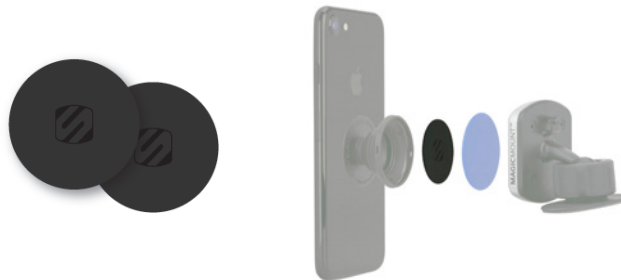

MAGICPLATE™

MagicMount Plates Compatible with PopSockets® Grip

2- Round plates, Alcohol wipes.

MPRNRK-SP