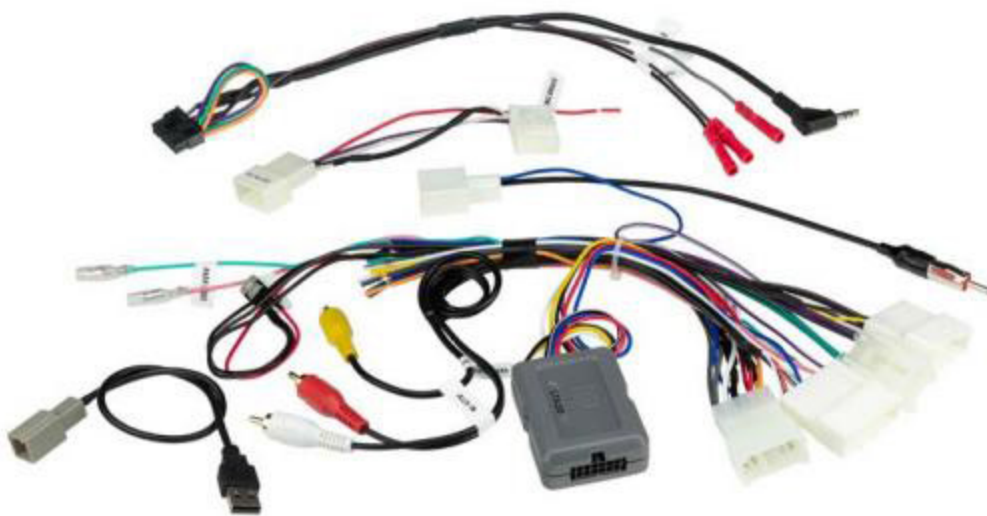

2003-14 SELECT TOYOTA /

Link + Interface with SWC Retention

Vehicles with Toyota (20 Pin) Connector

- Retains JBL, Harman Kardon, Mark Levinson, and other Factory Amplified Systems
- Retains Audio and Phone Steering Wheel Controls
- Retains Factory AUX Input

LPTA15

2012-UP SELECT TOYOTA /

Link + Interface with SWC Retention

Vehicles with Toyota (28 Pin) Connector

- Provides Analog +12V Output for Variable Dash Illumination
- Provides NAV Outputs (Brake, Reverse, Speed Sense)
- Retains Audio and Phone Steering Wheel Controls
- Retains Factory Amplified Stereo System
- Retains Factory AUX and USB input
- Includes Antenna Adapter
- Retains Back Up Camera

LPTA25

2012-UP SELECT TOYOTA /

Link Interface with SWC Retention

Vehicles with Toyota (28 Pin) Connector

- Provides Analog +12V Output for Variable Dash Illumination
- Provides NAV Outputs (Brake, Reverse, Speed Sense)
- Not for use w/JBL Amplified Systems
- Retains Factory AUX and USB Input
- Includes Antenna Adapter
- Retains Back up Camera

LTA20

2004-14 VOLVO XC90 /

Link + Interface with SWC Retention

Vehicles with Volvo Green (16 Pin) and Gray (2 Pin) Connector

- Does Not Retain Factory Amplified Stereo System & Fiber Optic Amplifier
- Includes Chime Module to Replace Safety and Warning Chimes
- Provides Analog +12V Output for Variable Dash Illumination
- Provides NAV Outputs (Brake, Reverse, Speed Sense)
- Retains Back Up Camera and Parking Sensors
- Provides +12V ACC Via Data-Bus Interface

LPV015