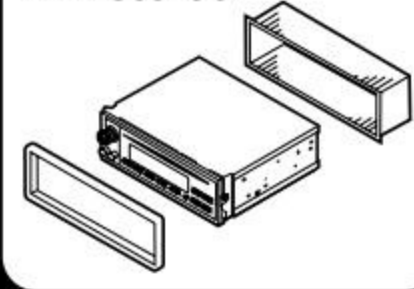

TYPES OF STEREOS

DIN (Front-Load) Stereo:
(This is the most common type of mount)
DIN (Front-Load) stereos mount from the front through a single rectangular hole in the dash or installation kit, using a metal mounting sleeve supplied with the stereo.

DOUBLE DIN Stereo:
Double-DIN stereos attach to the factory stereo's side mounting brackets, and are rear loaded into the dash or installation kit.

ISO DIN (Side-Mount) Stereo:
ISO-DIN Side-Mount stereos attach to the factory stereo's side mounting brackets, and are rear loaded into the dash or installation kit.

DIN Stereo