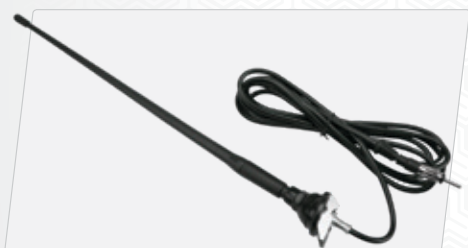

13" Universal Fender Top-Mount Antenna

UT90