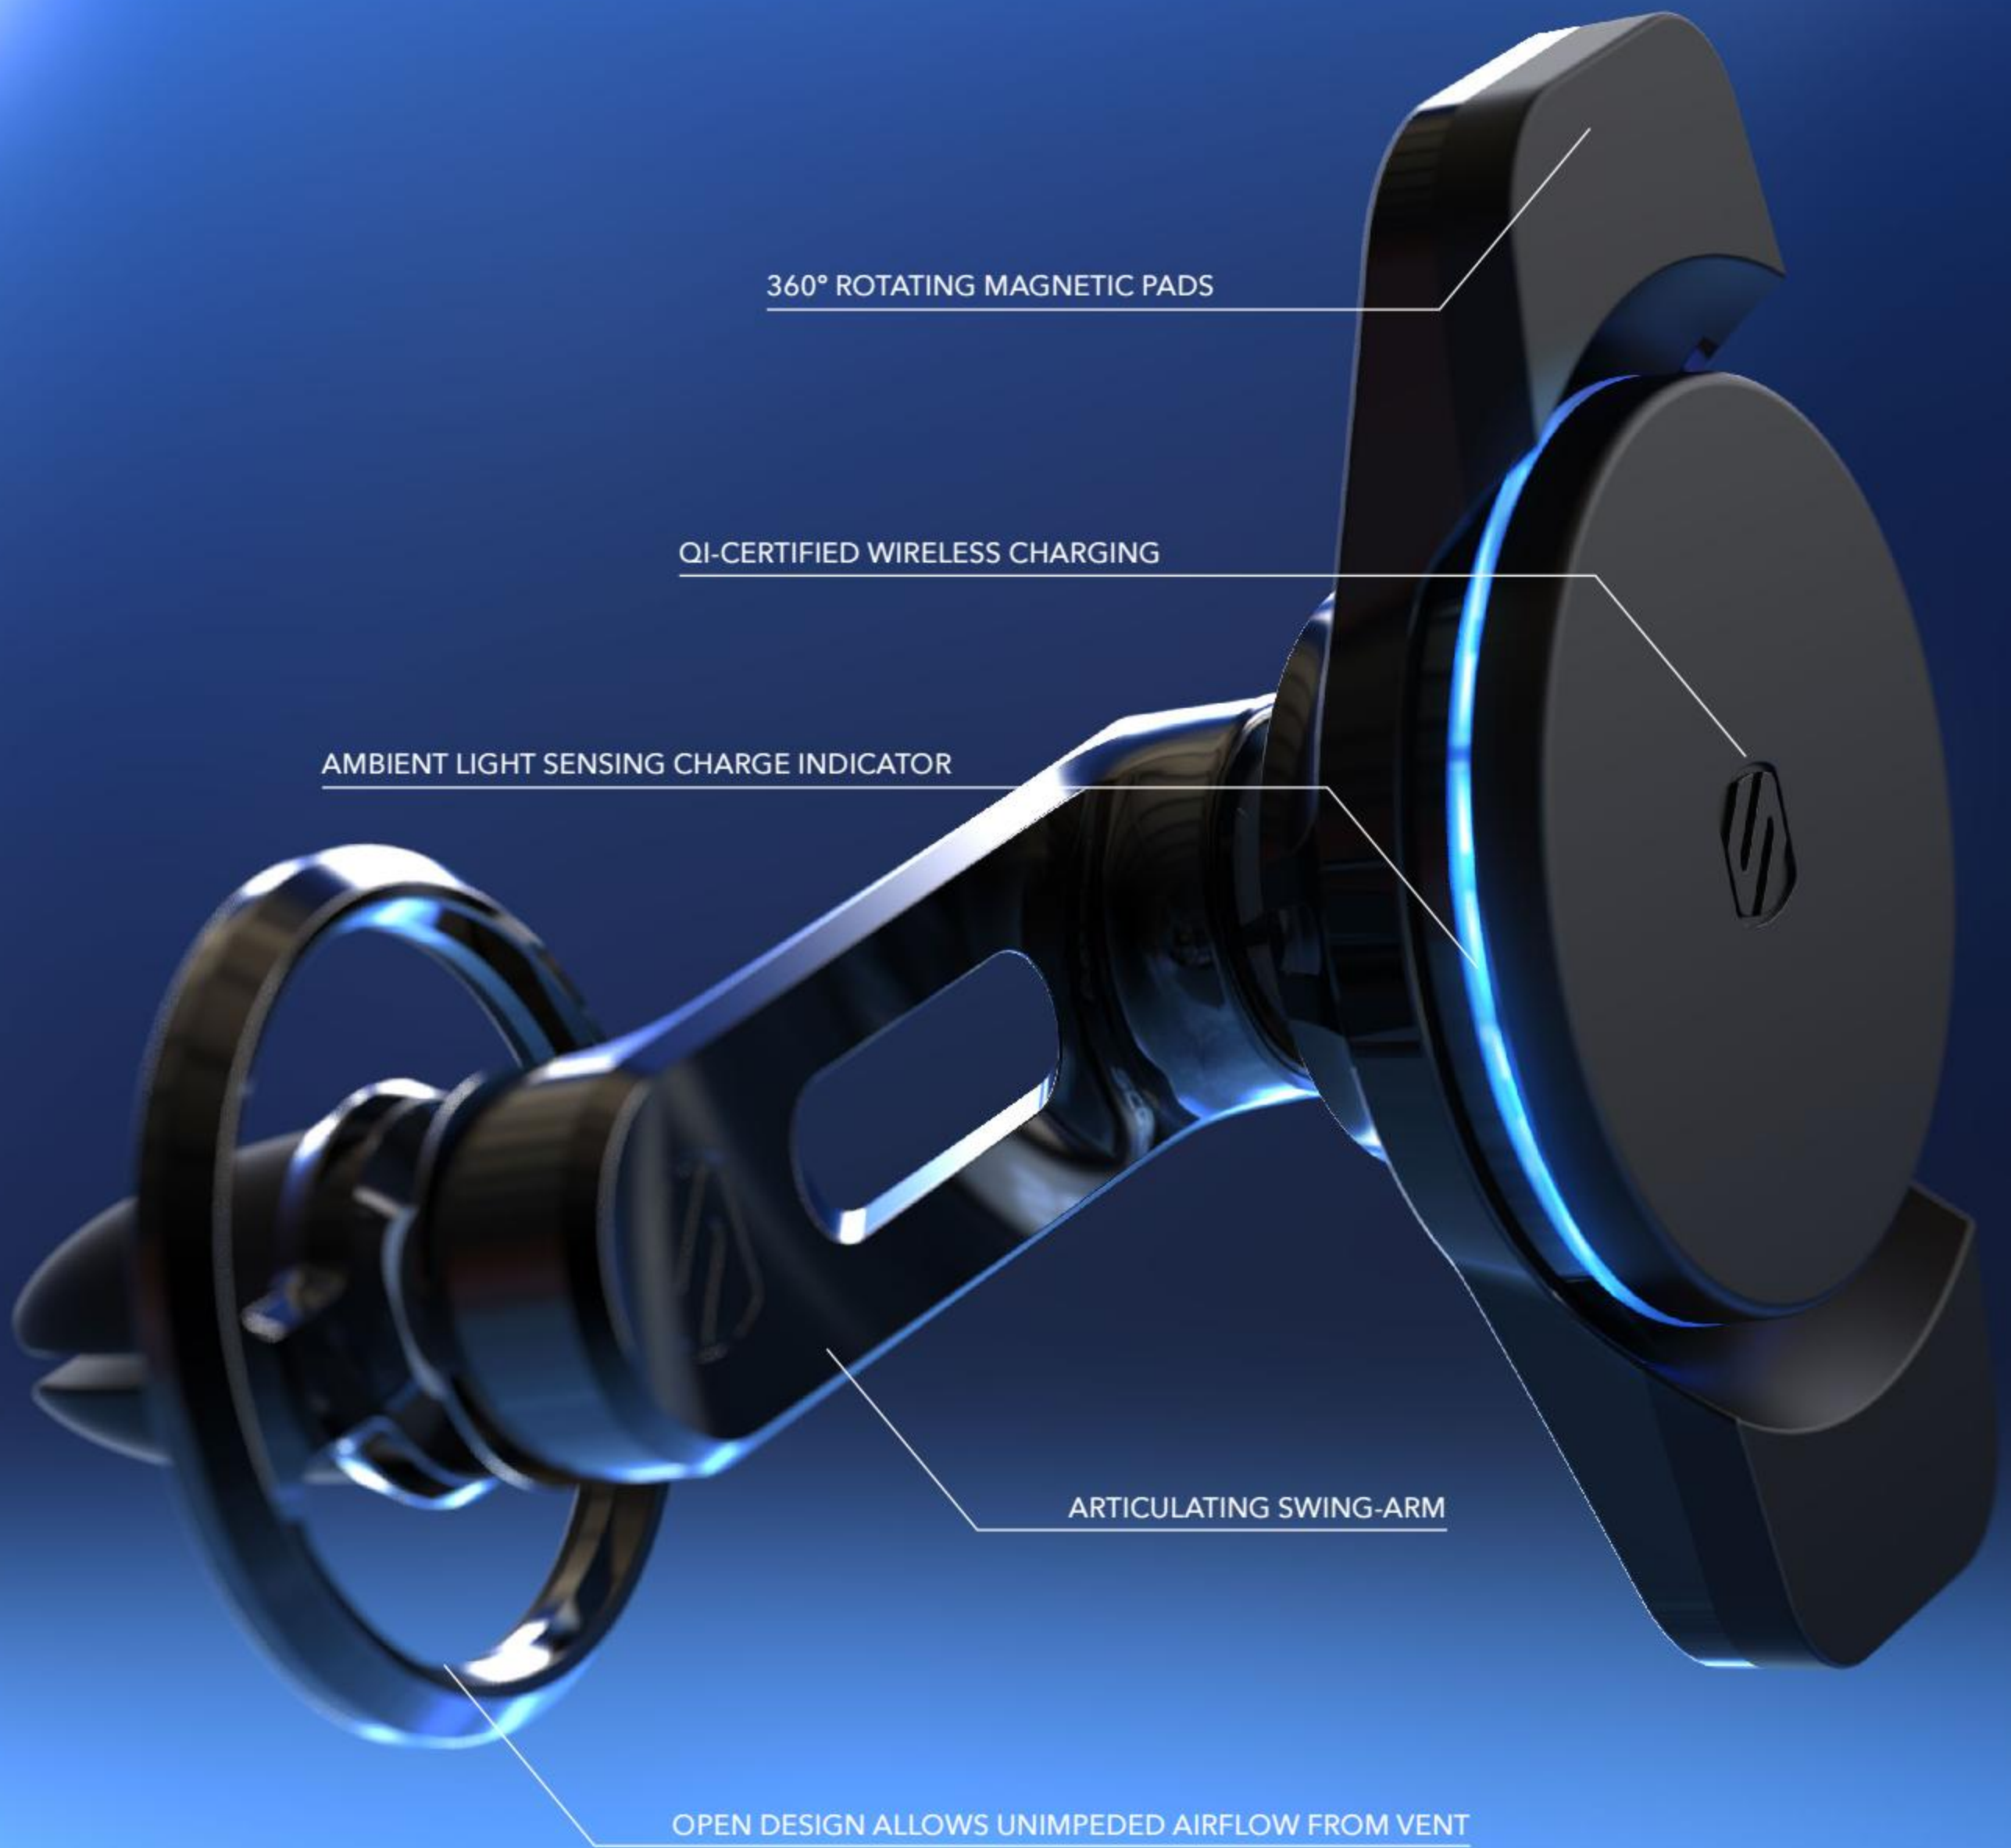

360° ROTATING MAGNETIC PADS

QI-CERTIFIED WIRELESS CHARGING

AMBIENT LIGHT SENSING CHARGE INDICATOR

ARTICULATING SWING-ARM

OPEN DESIGN ALLOWS UNIMPEDED AIRFLOW FROM VENT

| Qi CERTIFIED

MAGICMOUNT CHARGE³
VENT