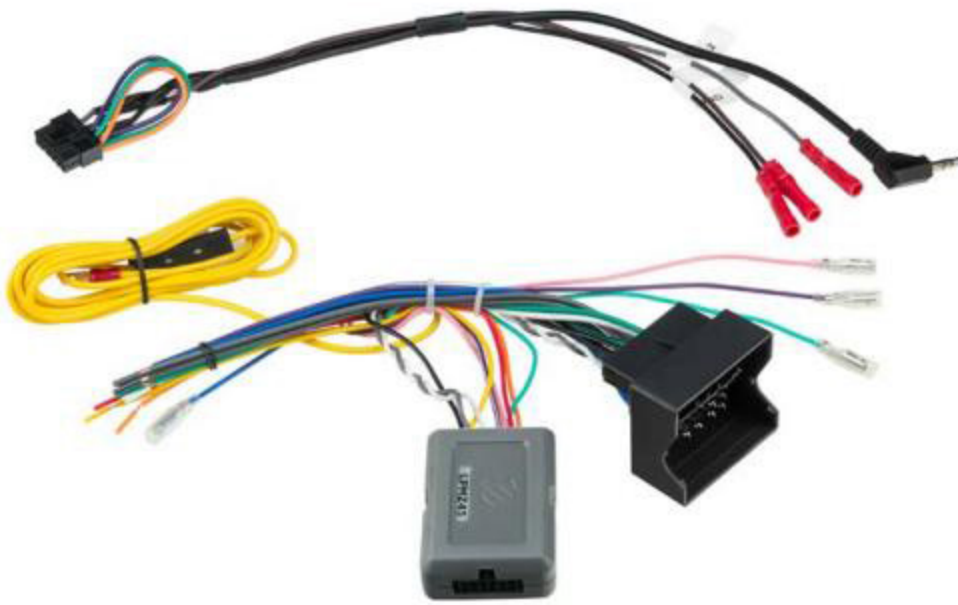

2012-14 MERCEDES C-CLASS

Link + Interface with SWC Retention

Vehicles with Fakra (16 Pin) Connector

- Provides Analog +12V Output for Variable Dash Illumination
- Provides NAV Outputs (Brake, Reverse, Speed Sense)
- Retains Audio and Phone Steering Wheel Controls
- Provides +12V ACC Via Data-Bus Interface
- Retains Date and Time Settings via SWC

LPMZ45

2008-11 SELECT MERCEDES

Link Interface with SWC Retention

Vehicles with "Audio 20" Head Units with Quadlock (16 Pin) Connector

- Retains Audio and Phone Steering Wheel Controls and Voice Control
- Provides Analog +12V Output for Variable Dash Illumination
- Provides NAV Outputs (Brake, Reverse, Speed Sense)
- Provides +12V ACC Via Data-Bus Interface

LMZ60