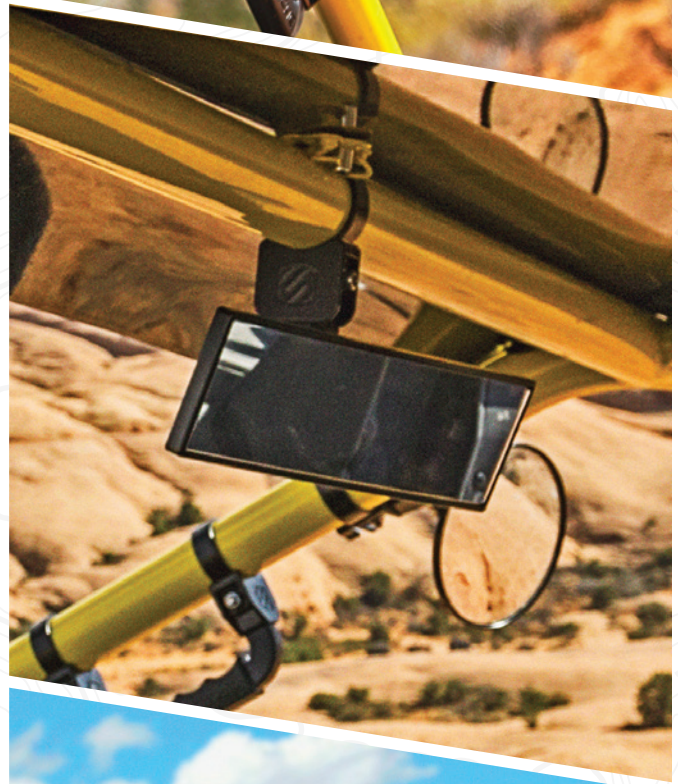

BaseClamp
9" Panoramic Mirror Base

- Aerospace Grade 6061-T6 Aluminum Base
- Fully Adjustable While Mounted
- UV Resin Finish - Black
- Requires BaseClamp Tube Clamp

PSM21009