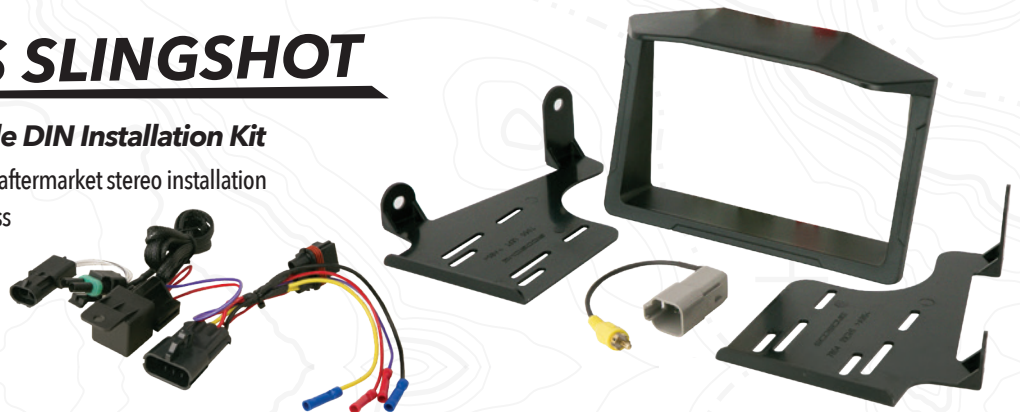

ACCESSORIES

Weatherproof 3.5 AUX and USB Input

- Charge your device or play music through your stereo
- Relocates AUX & USB from rear of aftermarket radio
- Can mount in cigarette lighter socket
- Includes White and Black Cover
- 1 inch diameter mounting hole

USBAUXRLK