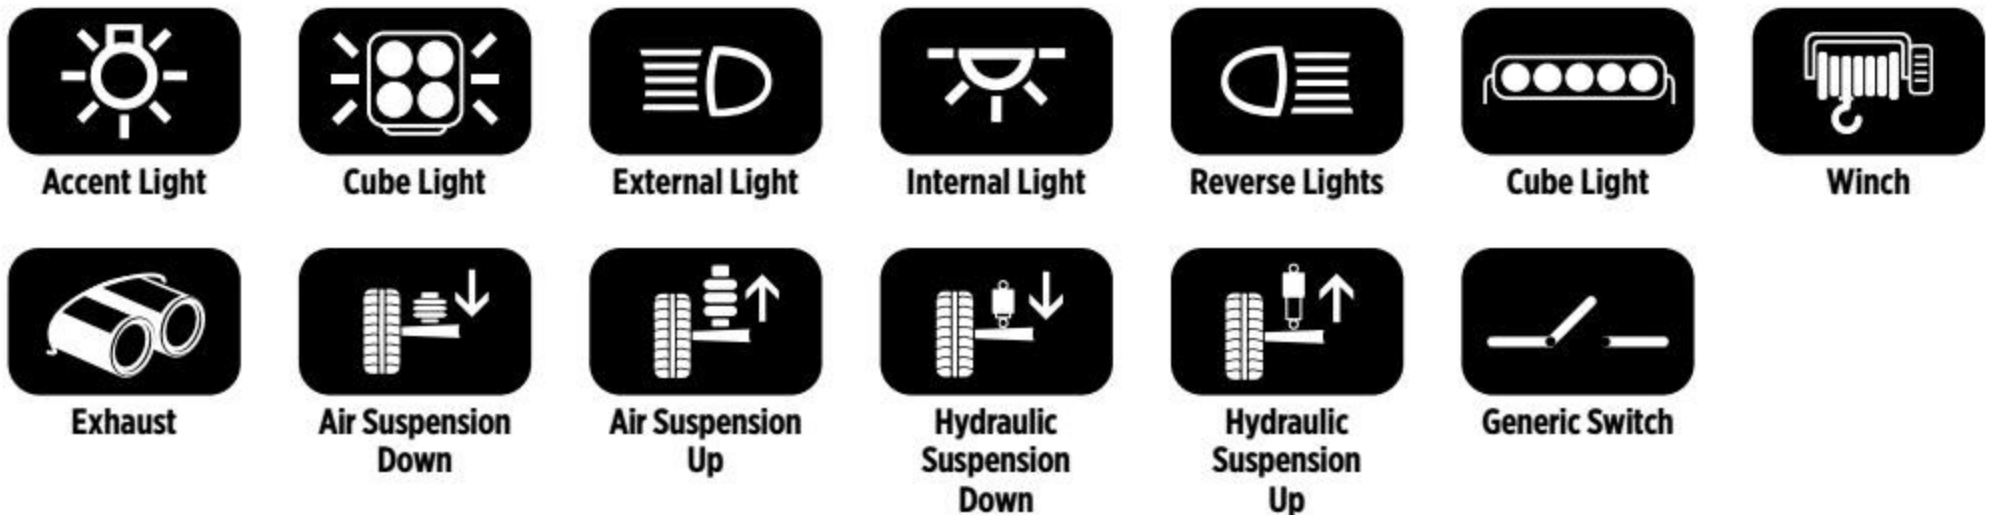

**CR1309SB** - Silver  
**CR1309TB** - Tan

**NEW!**

**RSIM - RELAY SWITCH INTERFACE MODULE**

**This 8-channel controller lets you use the ITC touchscreen to control switching of exterior devices, including:** lights, winches, suspension, compressors and more. The module features 8 individual output channels (high-side drivers) that can drive up to 600mA direct (for light load uses) or can be connected to external switching relays for more demanding loads.

## **LINK SERIES INTERFACES-**

*Integrate essential vehicle features to allow for the installation of an aftermarket radio into a modern dashboard. LINK interfaces integrate functionality of Steering Wheel Controls, Required Radio Outputs, and Vehicle Accessory Retention (wherever applicable). All Scosche LINK Interfaces are USB updatable.*