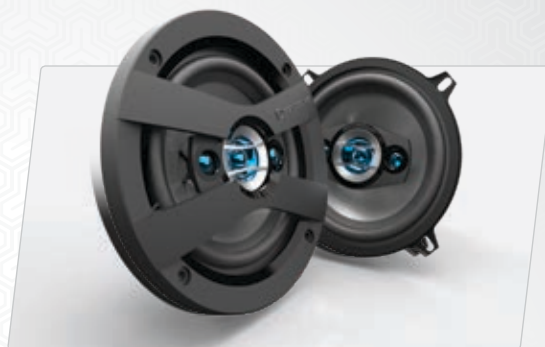

HD5254 - 5.25 in. 4-Way Speaker
160 WATTS PEAK 40 WATTS RMS

HD5254