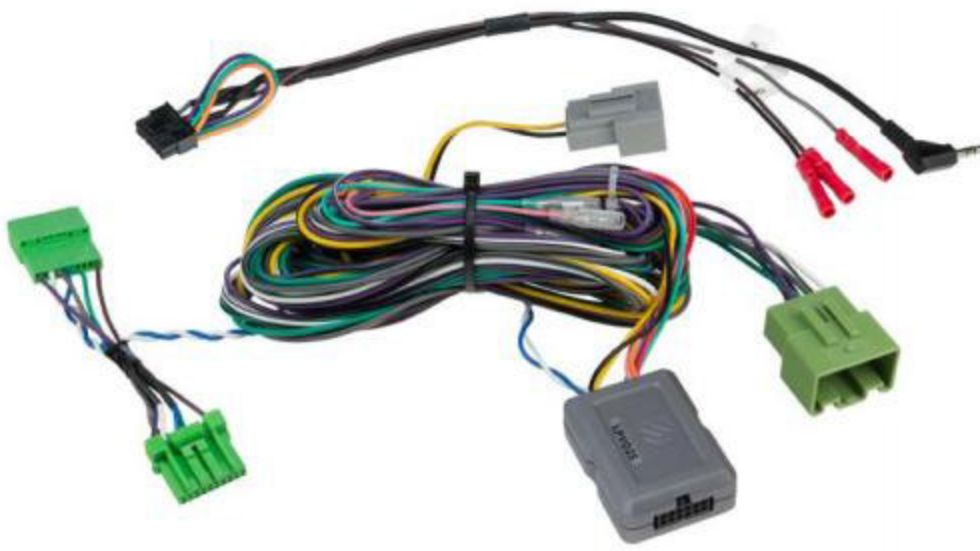

2004-14 VOLVO XC90 /

2004-15 VOLKSWAGEN /

Link + Interface with SWC Retention

Vehicles with Volvo Green (16 Pin) and Gray (2 Pin) Connector

- Does Not Retain Factory Amplified Stereo System & Fiber Optic Amplifier
- Provides Analog +12V Output for Variable Dash Illumination
- Provides NAV Outputs (Brake, Reverse, Speed Sense)
- Provides +12V ACC Via Data-Bus Interface
- Retains Fiber Optic Amplifier

LPV025

Link Interface with SWC Retention

Vehicles with Quadlock (40 Pin) Connector

- Provides Analog +12V Output for Variable Dash Illumination
- Not for Use on Vehicles w/Fender or Dynaudio Systems
- Provides NAV Outputs (Brake, Reverse, Speed Sense)
- Retains Audio and Phone Steering Wheel Controls
- Provides +12V ACC Via Data-Bus Interface

LVW20

2016-UP SELECT VOLKSWAGEN /

2011-15 SELECT VOLKSWAGEN /

Link Interface with SWC Retention

Vehicles with Quadlock (52 Pin) Connector

- Retains Audio and Phone Steering Wheel Controls
- Provides +12V ACC Via Data-Bus Interface

LVW10

Link + Interface with SWC Retention

Vehicles with Quadlock (40 Pin) Connector

- Provides Analog +12V Output for Variable Dash Illumination
- Retains Audio and Phone Steering Wheel Controls
- For Vehicles with Fender Amplified Systems
- Provides +12V ACC Via Data-Bus Interface
- Retains Factory Amplified Stereo System

LPVW25