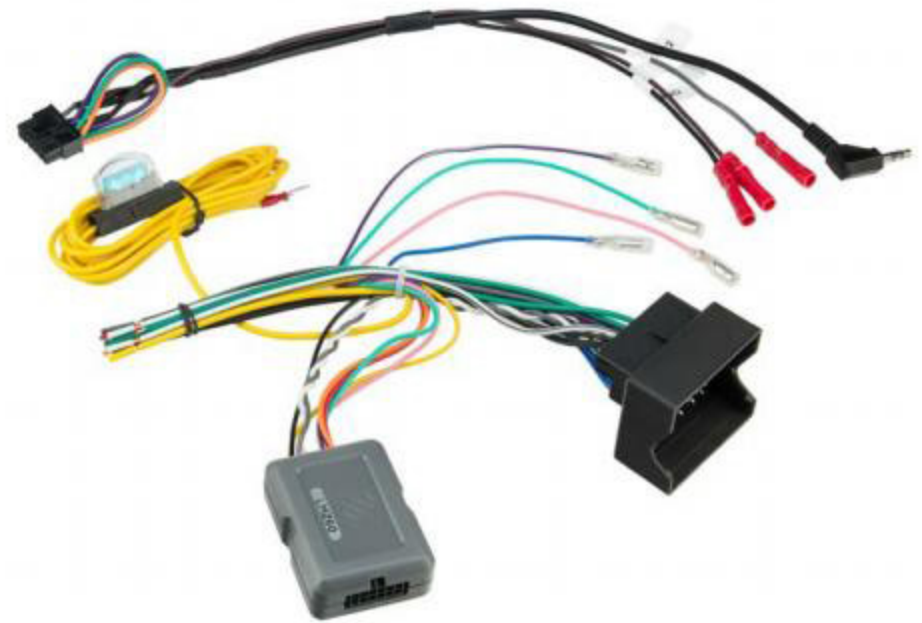

2012-14 MERCEDES C-CLASS

Link + Interface with SWC Retention

Vehicles with Fakra (16 Pin) Connector

- Provides Analog +12V Output for Variable Dash Illumination
- Provides NAV Outputs (Brake, Reverse, Speed Sense)
- Retains Audio and Phone Steering Wheel Controls
- Provides +12V ACC Via Data-Bus Interface
- Retains Date and Time Settings via SWC

LPMZ45

2008-11 SELECT MERCEDES

Link Interface with SWC Retention

Vehicles with "Audio 20" Head Units with Quadlock (16 Pin) Connector

- Retains Audio and Phone Steering Wheel Controls and Voice Control
- Provides Analog +12V Output for Variable Dash Illumination
- Provides NAV Outputs (Brake, Reverse, Speed Sense)
- Provides +12V ACC Via Data-Bus Interface

LMZ60