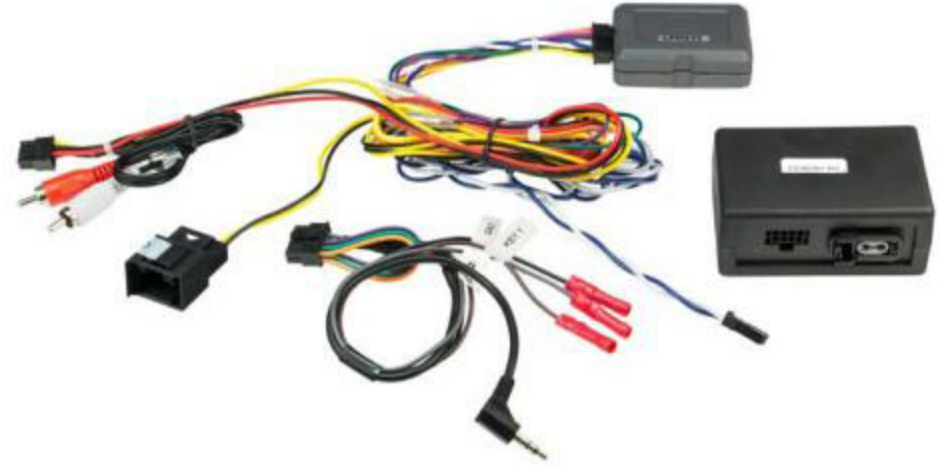

### Link Interface with SWC Retention

Vehicles with "Audio 20" Head Units with Quadlock (16 Pin) Connector

- Provides Analog +12V Output for Variable Dash Illumination
- Provides NAV Outputs (Brake, Reverse, Speed Sense)
- Retains Audio and Phone Steering Wheel Controls
- Provides +12V ACC Via Data-Bus Interface

**LMZ20**

**2006-12 SELECT MERCEDES //**

**Link + Interface with SWC Retention**

Vehicles with (40 Pin) Connector

- Provides Analog +12V Output for Variable Dash Illumination
- Provides NAV Outputs (Brake, Reverse, Speed Sense)
- Retains Audio and Phone Steering Wheel Controls
- Provides +12V ACC Via Data-Bus Interface
- Fiber Optic Network Integration
- Retains Fiber Optic Amplifier