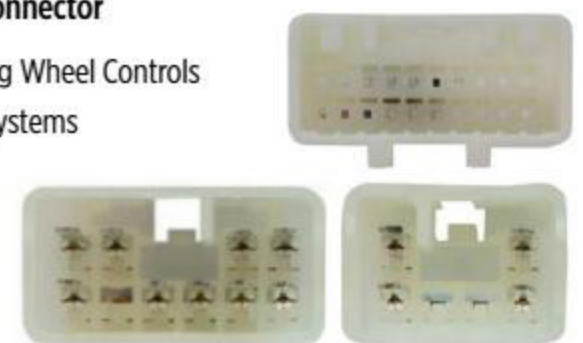

2003-UP SELECT NISSAN

Link Interface with SWC Retention

Vehicles with Nissan Connector (20 Pin, 6 Pin & 10 Pin, or 16 Pin & 8 pin)

- Retains Audio and Phone Steering Wheel Controls

LNN20

2003-10 PORSCHE CAYENNE

Link + Interface with SWC Retention

Vehicles with either Fakra (40 Pin) or ISO (16 Pin & 20 Pin) Connector

- Provides Analog +12V Output for Variable Dash Illumination
- Provides NAV Outputs (Brake, Reverse, Speed Sense)
- Retains Audio and Phone Steering Wheel Controls
- Provides +12V ACC Via Data-Bus Interface
- Retains Factory Amplified Stereo System
- Fiber Optic Network Integration
- Retains Fiber Optic Amplifier

LPPE15

2003-10 PORSCHE CAYENNE

Link Interface with SWC Retention

Vehicles with Quadlock (40 Pin) or Mini ISO (16 Pin & 20 Pin)

- Provides NAV Outputs (Brake, Reverse, Speed Sense)
- Retains Audio and Phone Steering Wheel Controls
- Provides +12V ACC Via Data-Bus Interface

LPE10

2003-14 SELECT TOYOTA

Link Interface with SWC Retention

Vehicles with Toyota (20 Pin) Connector

- Retains Audio and Phone Steering Wheel Controls
- Not for Use with JBL Amplified Systems
- Retains Factory AUX Input

LTA10