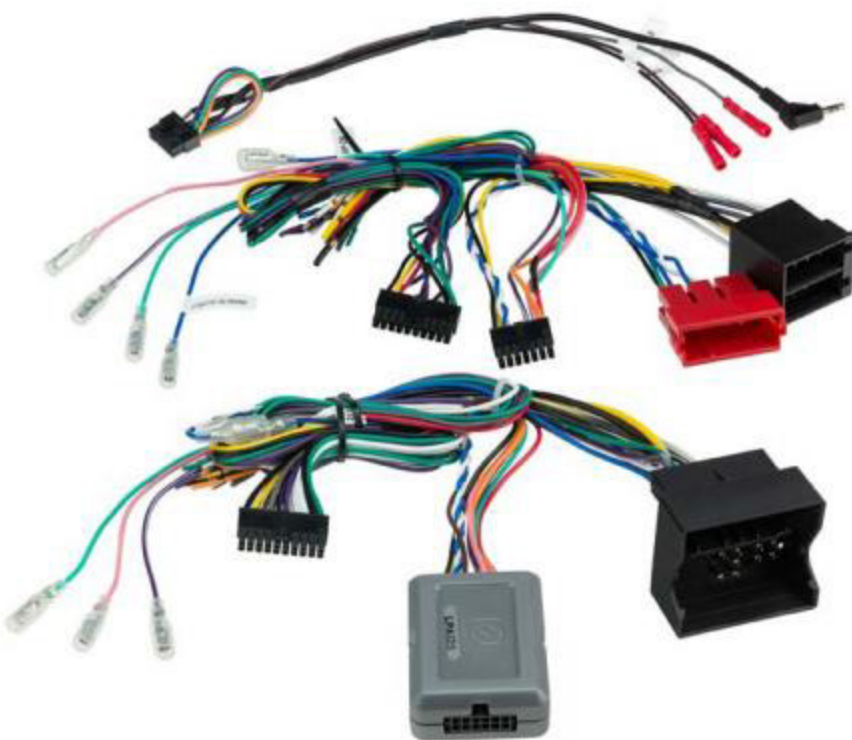

**2004-15 SELECT AUDI //**

**Link Interface with SWC Retention**

For Vehicles with Fakra (40 Pin) Connector

- Provides +12V ACC Via Data-Bus Interface
- Provides NAV Outputs (Brake, Reverse, Speed Sense)
- Provides Analog +12V Output for Variable Dash Illumination
- Retains Audio and Phone Steering Wheel Controls
- Retains Audi Bose systems with LINK+ LP2EUAR Module

**LAI10**

**1995-07 SELECT BMW // AND MINI COOPER**

**Link Interface with SWC Retention**

Vehicles with BMW Round Pin (17 Pin) Connector

- Retains Audio and Phone Steering Wheel Controls
- Not for use with Fiber Optic Amplified Systems

**LBW10**

**2002-15 SELECT AUDI //**

**Link + Interface with SWC Retention**

Vehicle with Quadlock Connector (40 Pin) and ISO Connector (36 Pin)

- Provides Analog +12V Output for Variable Dash Illumination
- Retains Audi Bose Systems with LINK+ LP4EUAR Module
- Provides NAV Outputs (Brake, Reverse, Speed Sense)
- Retains Audio and Phone Steering Wheel Controls
- Provides +12V ACC Via Data-Bus Interface