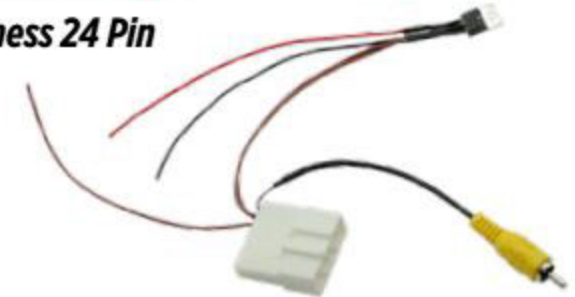

2012-15 TOYOTA //

Camera Retention Harness 24 Pin
CRTTA02