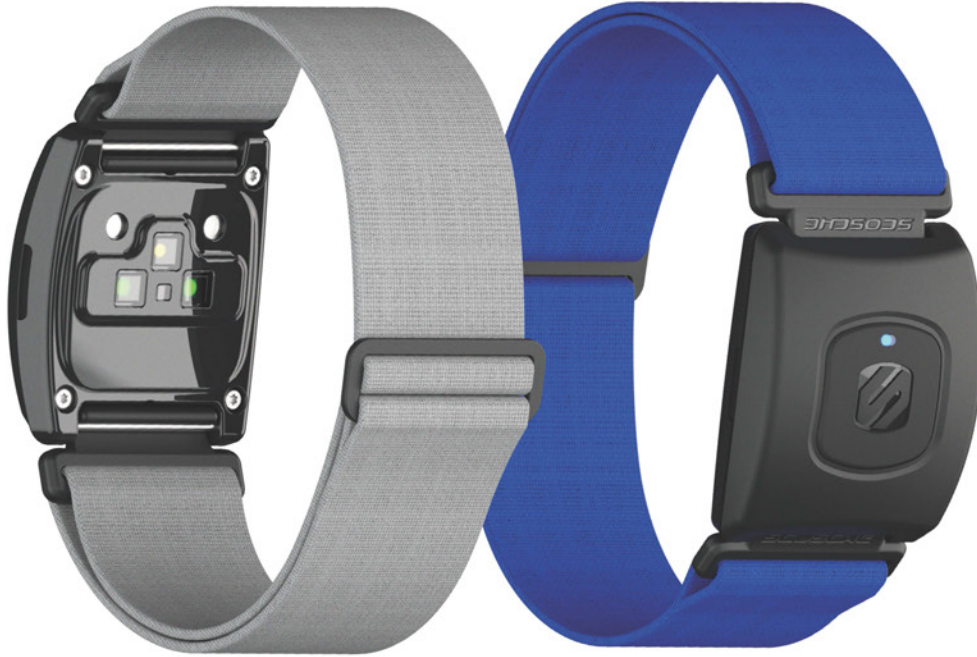

RHYTHM+^{TM} 2.0

Waterproof Armband Heart Rate Monitor

Performance Fitness Wearables Valencell's PerformTek® biometric sensor technology is the only continuous heart rate monitoring technology proven via extensive testing accurate during virtually any exercise and in virtually any environment to give people meaningful fitness assessments.

WORKS WITH OVER 200 POPULAR FITNESS APPS

CONNECTS TO FITNESS EQUIPMENT

COMFORTABLE ADJUSTABLE ARMBAND

IP68 WATER/DUSTPROOF

24 HOUR BATTERY LIFE

PATENTED OPTICAL SENSOR TECHNOLOGY