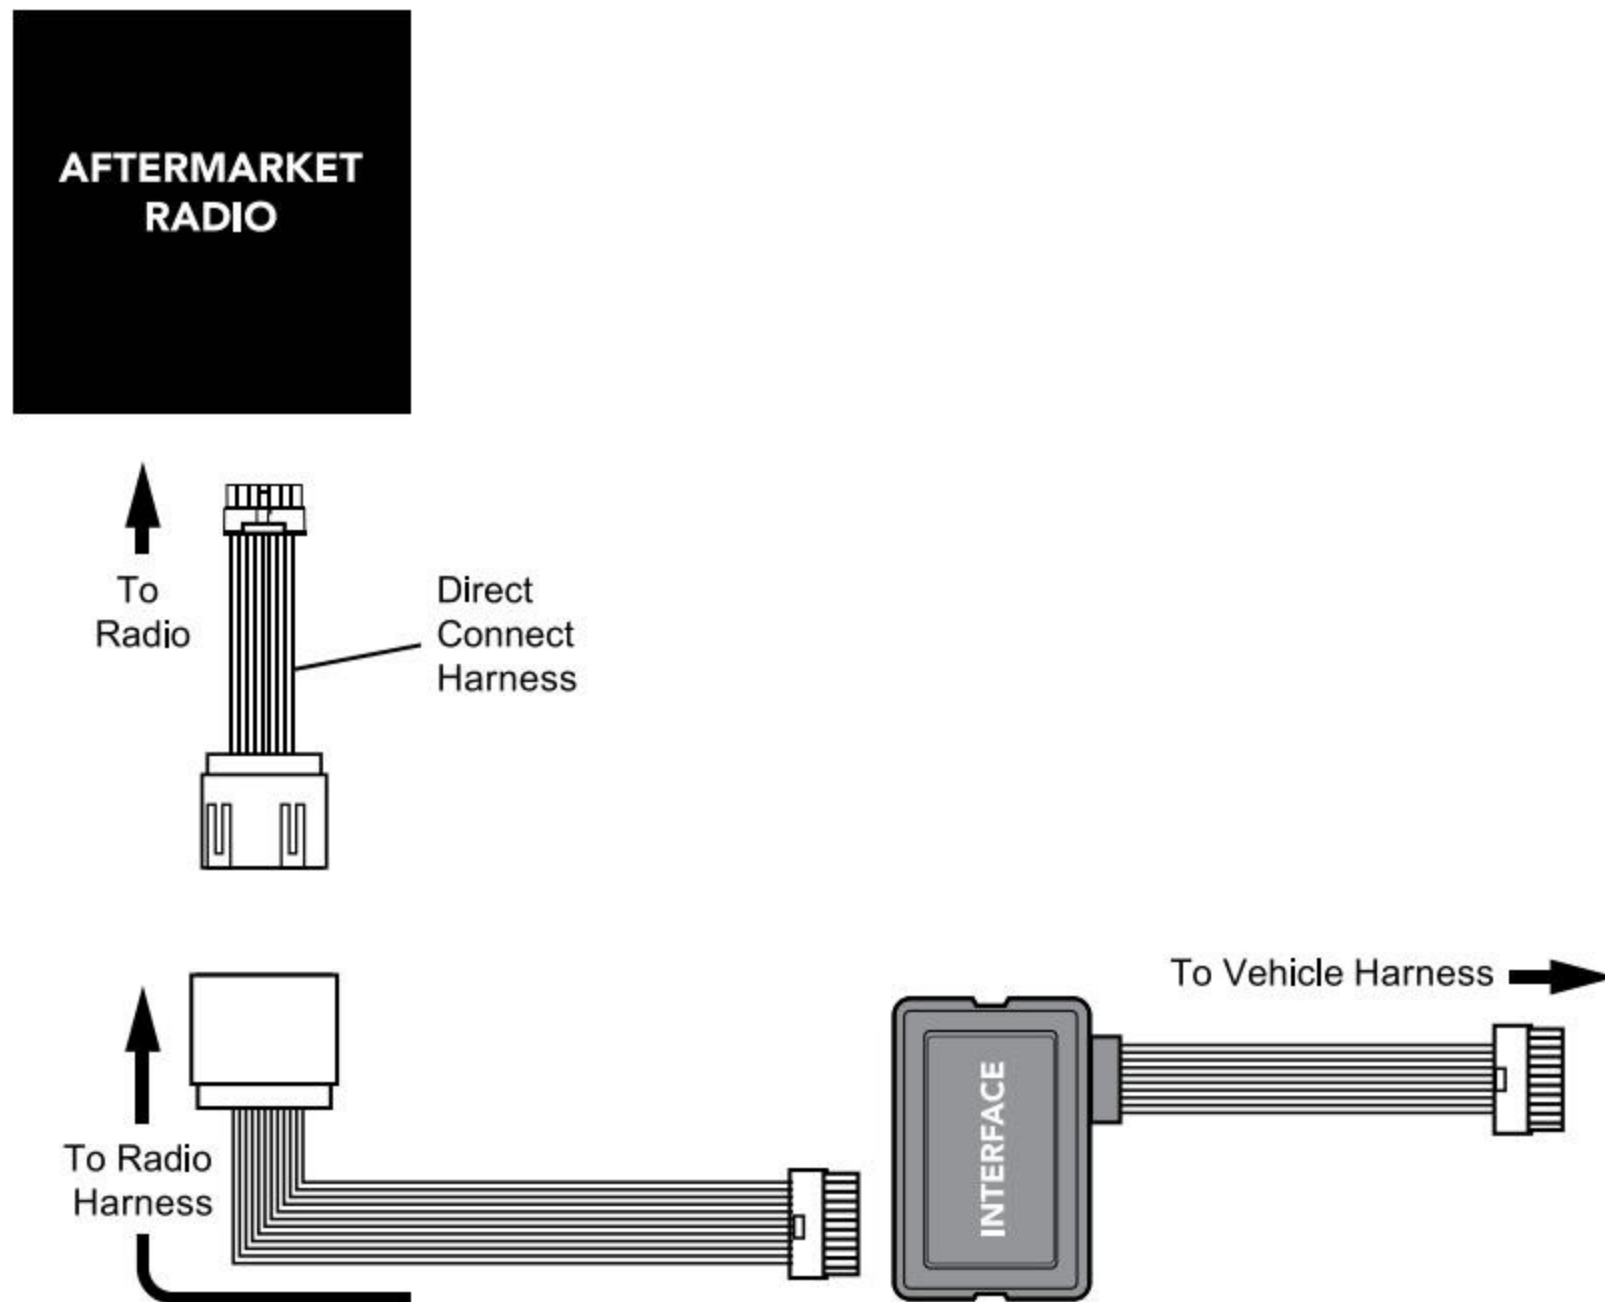

LINK AND LINK+ PLUG AND PLAY HARNESSES

Scosche introduces the first of its kind, Plug and Play Direct Connect harnesses for Link and Link+ Interfaces. You can easily connect and install any Alpine, JVC, Kenwood, Pioneer or Sony radio with speed and accuracy.

- *Reduces installation time*
- *Reduces potential wiring errors*
- *No SWC programming required*

Available Models:

LLPSON12	Sony Radio Link / Link+ PnP Harness (Single and Double DIN)
LLPPIO1	Pioneer Radio Link / Link+ PnP Harness (Single DIN)
LLPPIO2	Pioneer Radio Link / Link+ PnP Harness (Double DIN)
LLPJVK1	JVC / Kenwood Link / Link+ PnP Harness (Single DIN)
LLPJVK2	JVC / Kenwood Link / Link+ PnP Harness (Double DIN)
LLPALP12	Alpine Radio Link / Link+ PnP Harness (Single and Double DIN)