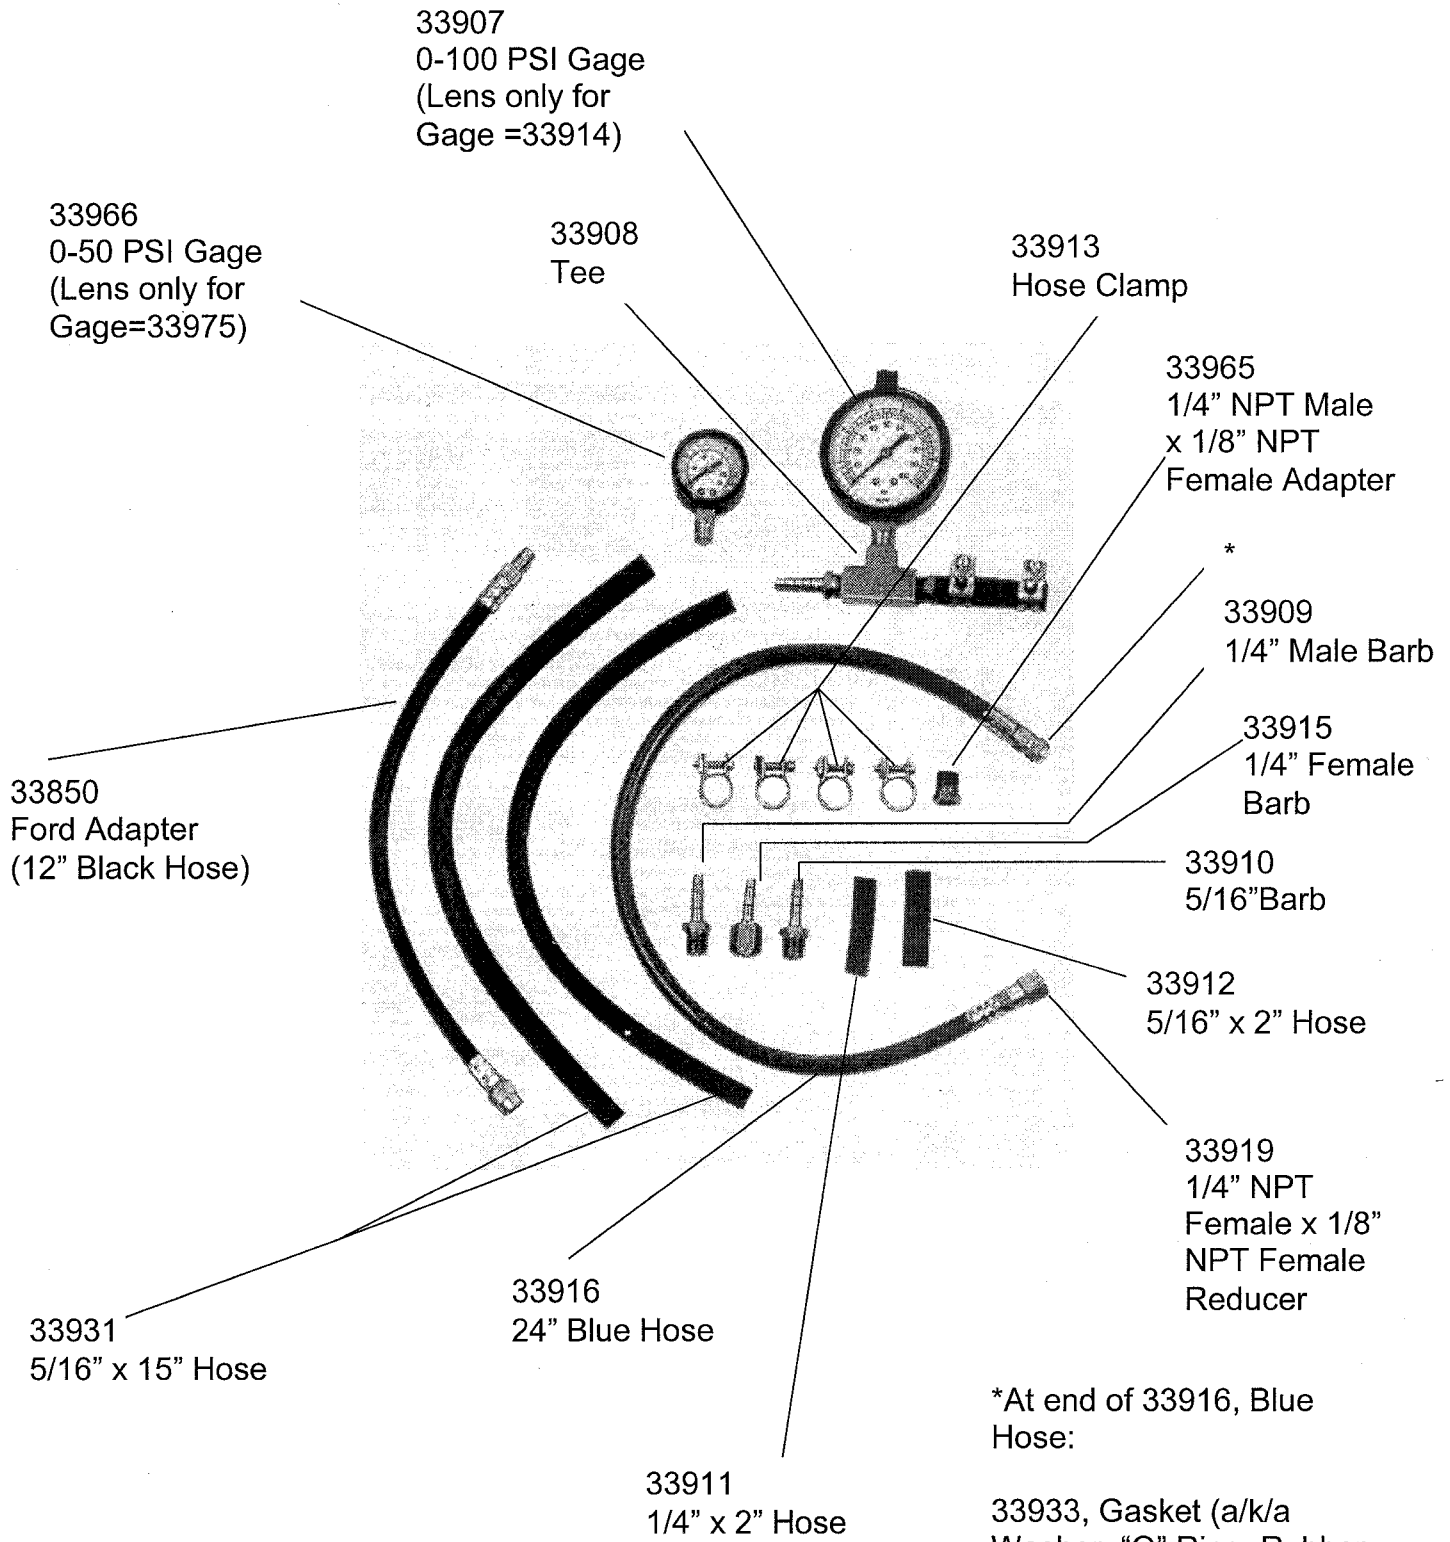

PARTS BREAKDOWN FOR 33950/33980 (ALSO SOME PARTS FOR 33900)

*At end of 33916, Blue
Hose:

33933, Gasket (a/k/a
Washer, "O" Ring, Rubber
Piece)

33934, Metal Valve Core
Depressor