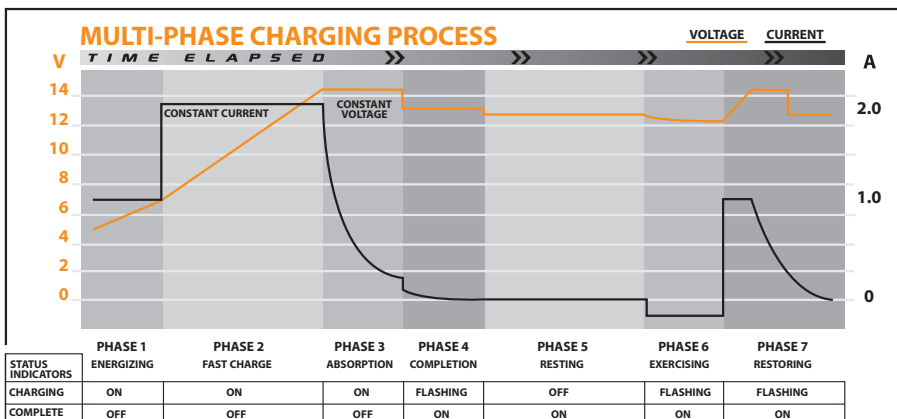

Short Length
Ring Terminal Kit

SEALED CASE

Keeps dust and debris out of the maintainer for durability and long life.

6/12V CHARGING CHANNEL

Bank 4 now provides the additional feature of 6 volt charging.

The **PRO-LOGIX** charging process results in improved battery condition and restored reserve capacity. Special **SOFT START** and **RECONDITION** routines automatically engage as needed. Forced Start capability allows easy management of even depleted batteries. Whether a battery is new or in need of reconditioning, **PRO-LOGIX** delivers an optimal charge every time.

ADVANCED CHARGING LOGIC

Soft Start
MODE

BENEFICIAL CHARGING / SUPERIOR LONG TERM CHARGING

The multi-phase **PRO-LOGIX** charging process ensures optimal energy delivery to each battery charged. Its maintenance mode routine is less stressful than alternative approaches, ensuring that batteries on extended seasonal charge are kept fresh and ready for service. The **PRO-LOGIX** routine even exercises the battery to properly prepare it for the maintenance charge.