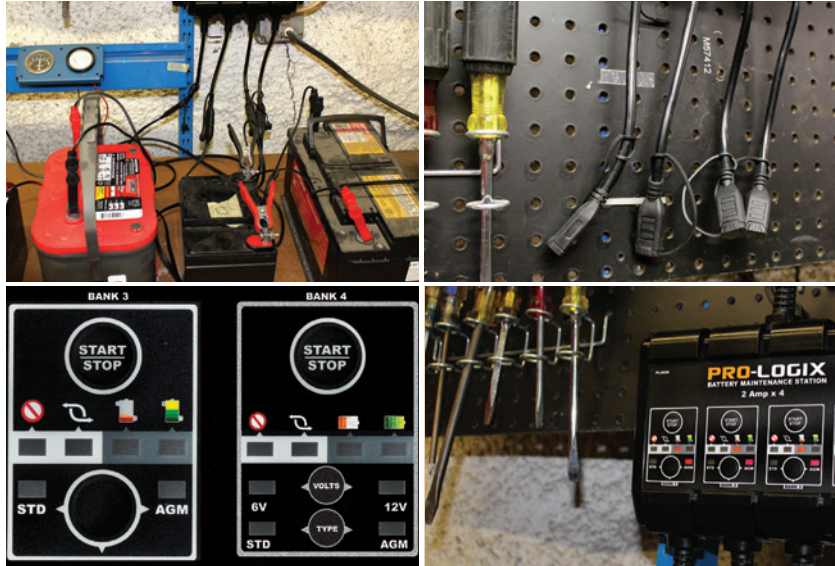

PRO-LOGIX

Model No. PL4050 BATTERY MAINTENANCE STATION

Compatible with a wide variety of battery types:

AGM

**DEEP
CYCLE**

**+ FLOODED
- BATTERY**

**SPIRAL
SW
WOUND**

**MARINE
BATTERIES**

Model No. PL4050 Intelligent Battery Maintenance Station - 6/12 Volt, 5 Amp x 4 Channel

Model PL4050 is a perfect charger to meet the needs of mechanical repair shops, collision repair facilities, fleet operations, marinas and consumers. It features four independent output channels, each designed to properly charge a standard flooded or AGM battery (including Spiral Wound). Because each output is independent of the others, a troublesome battery on one channel does not create problems for the other channels.

PRO-LOGIX

Model No. PL4050 BATTERY MAINTENANCE STATION

AUTOMATIC OPERATION

Just connect the unit, choose your battery type, and the maintainer does the rest!

INDEPENDENT CHANNELS

Each of the 4 charging channels is completely independent, allowing any combination of battery types to be charged simultaneously.

Short Length
Ring Terminal Kit

SEALED CASE

Keeps dust and debris out of the maintainer for durability and long life.

6/12V CHARGING CHANNEL

Bank 4 now provides the additional feature of 6 volt charging.

The **PRO-LOGIX** charging process results in improved battery condition and restored reserve capacity. Special **SOFT START** and **RECONDITION** routines automatically engage as needed. Forced Start capability allows easy management of even depleted batteries. Whether a battery is new or in need of reconditioning, **PRO-LOGIX** delivers an optimal charge every time.