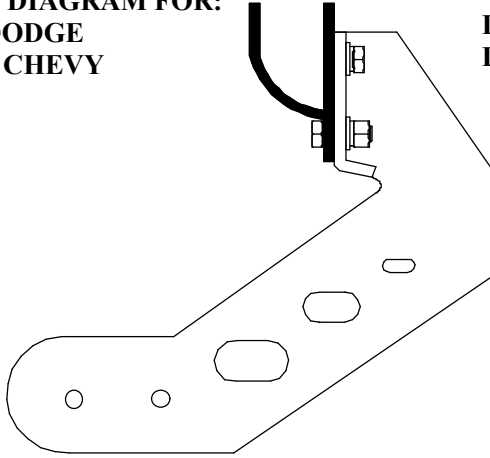

INSTALLATION INSTRUCTIONS

OVAL DROP STEP

OVAL DROP STEP

No.	Name	Qty	Remarks	No.	Name	Qty	Remarks
1	Oval tube with step pad	1		7	Hex bolt	2	3/8 " -16-1 "
2	Drop step bracket left side	1		8	Flat washer	4	10mm
3	Drop step bracket right side	1		9	Spring washer	2	10mm
4	Hex bolt	4	5/16 " -18-5/4 "	10	Hex nut	2	3/8 " -16
5	Flat washer	8	8mm	11	Hex bolt	4	5/16 " -18-1 "
6	Spring washer	8	8mm				

**INSTALLATION DIAGRAM FOR:
LATE MODEL DODGE
EARLY MODEL CHEVY**

**INSTALLATION DIAGRAM FOR:
LATE MODEL CHEVY AND FORD**