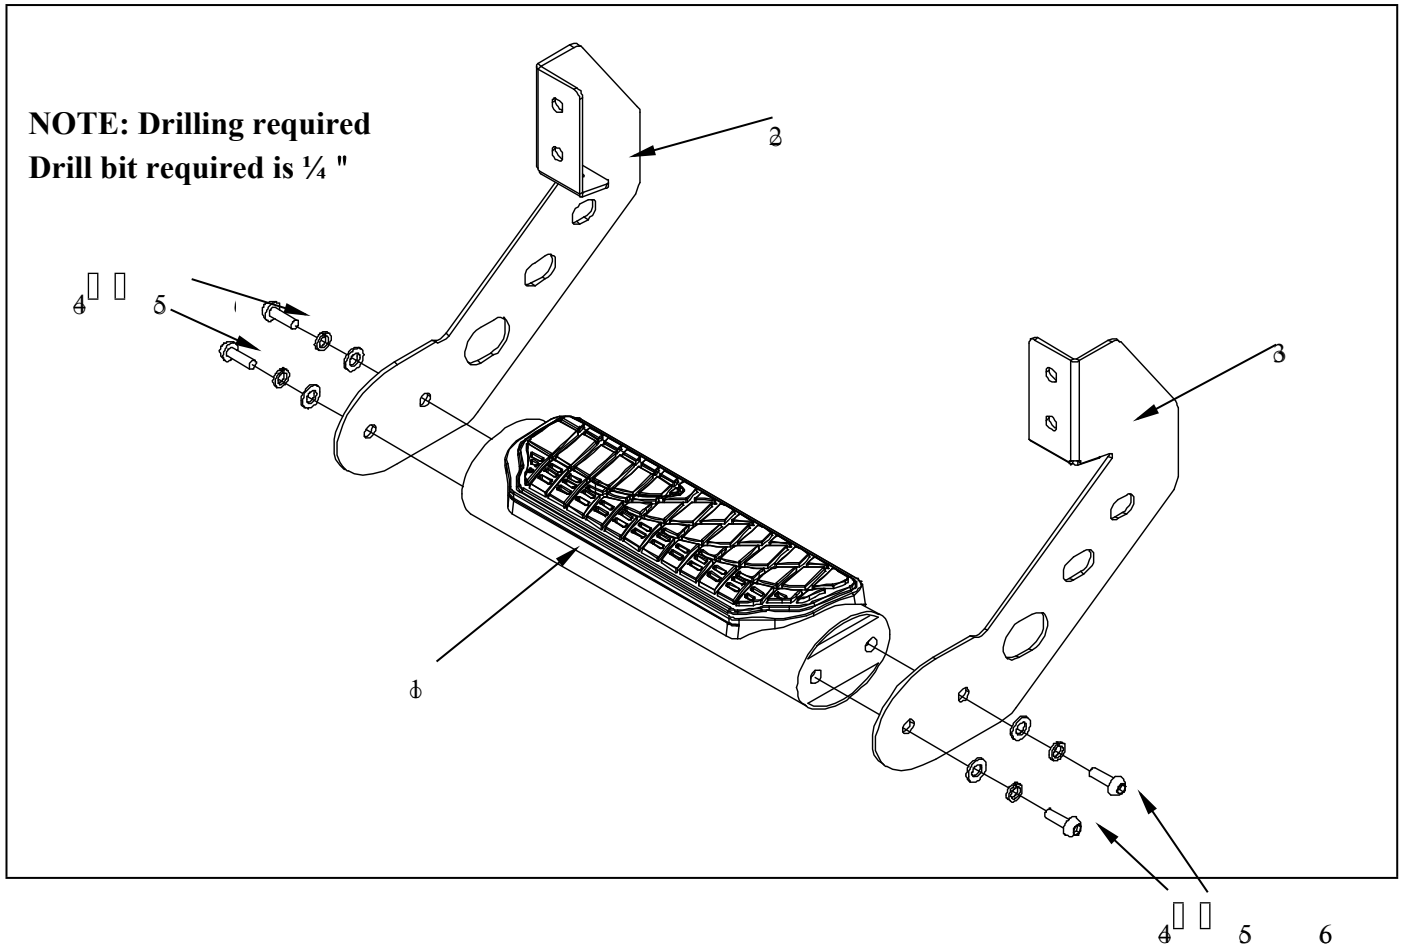

INSTALLATION INSTRUCTIONS

OVAL DROP STEP

OVAL DROP STEP

No.	Name	Qty	Remarks	No.	Name	Qty	Remarks
1	Oval tube with step pad	1		7	Hex bolt	2	3/8 " -16-1 "
2	Drop step bracket left side	1		8	Flat washer	4	10mm
3	Drop step bracket right side	1		9	Spring washer	2	10mm
4	Hex bolt	4	5/16 " -18-5/4 "	10	Hex nut	2	3/8 " -16
5	Flat washer	8	8mm	11	Hex bolt	4	5/16 " -18-1 "
6	Spring washer	8	8mm				

**INSTALLATION DIAGRAM FOR:
LATE MODEL DODGE
EARLY MODEL CHEVY**

**INSTALLATION DIAGRAM FOR:
LATE MODEL CHEVY AND FORD**