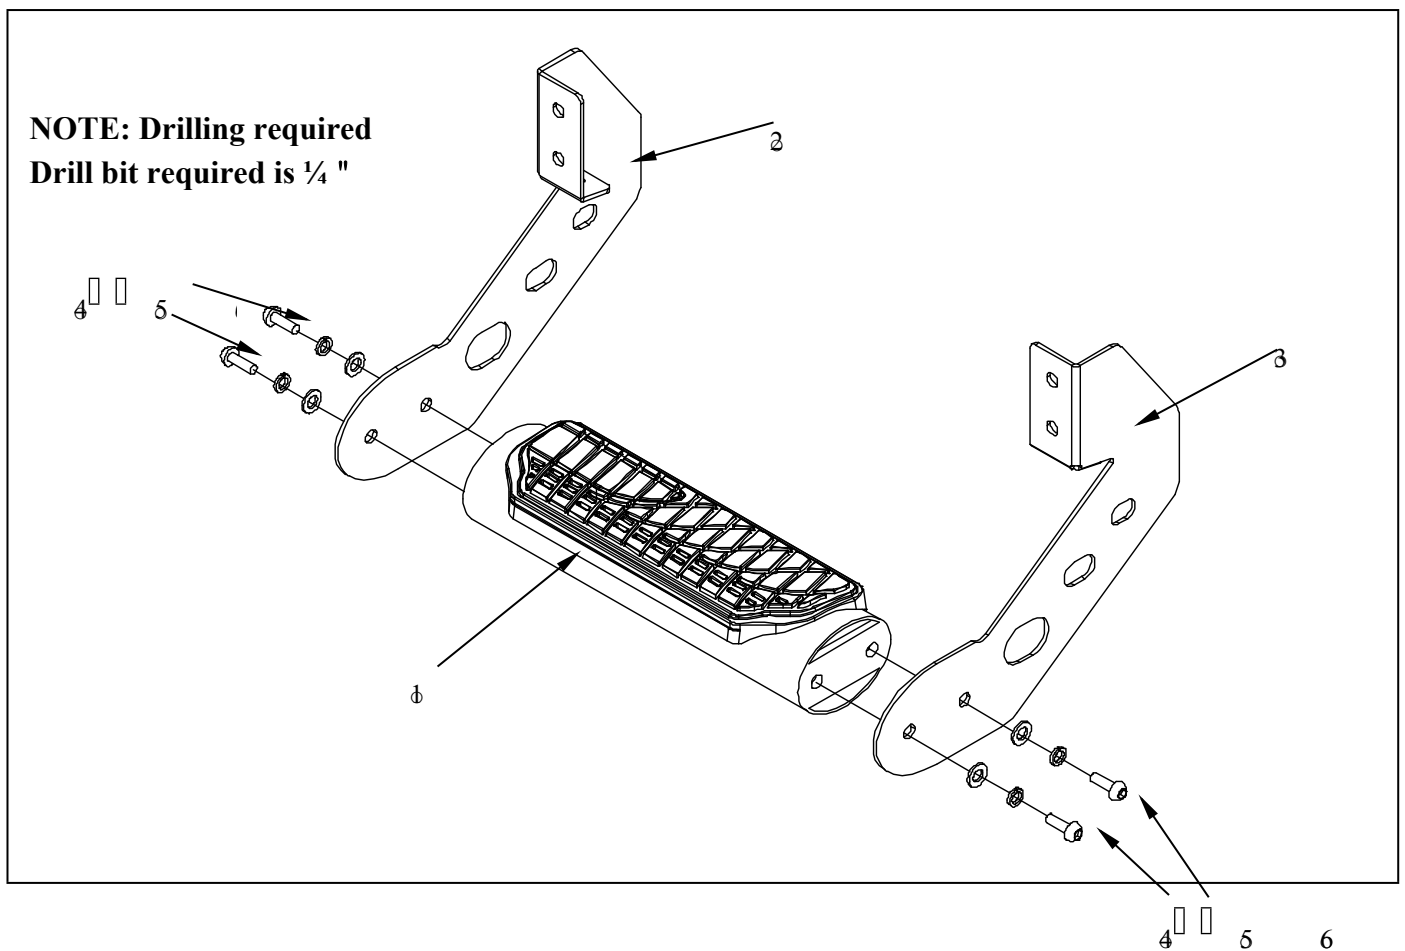

INSTALLATION INSTRUCTIONS

OVAL DROP STEP

OVAL DROP STEP

No.	Name	Qty	Remarks	No.	Name	Qty	Remarks
1	Oval tube with step pad	1		7	Hex bolt	2	3/8 " -16-1 "
2	Drop step bracket left side	1		8	Flat washer	4	10mm
3	Drop step bracket right side	1		9	Spring washer	2	10mm
4	Hex bolt	4	5/16 " -18-5/4 "	10	Hex nut	2	3/8 " -16
5	Flat washer	8	8mm	11	Hex bolt	4	5/16 " -18-1 "
6	Spring washer	8	8mm				

**INSTALLATION DIAGRAM FOR:
LATE MODEL DODGE
EARLY MODEL CHEVY**

**INSTALLATION DIAGRAM FOR:
LATE MODEL CHEVY AND FORD**