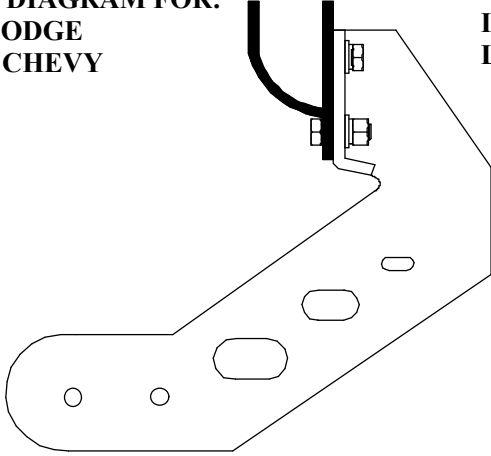

INSTALLATION INSTRUCTIONS

OVAL DROP STEP

OVAL DROP STEP

No.	Name	Qty	Remarks	No.	Name	Qty	Remarks
1	Oval tube with step pad	1		7	Hex bolt	2	3/8 " -16-1 "
2	Drop step bracket left side	1		8	Flat washer	4	10mm
3	Drop step bracket right side	1		9	Spring washer	2	10mm
4	Hex bolt	4	5/16 " -18-5/4 "	10	Hex nut	2	3/8 " -16
5	Flat washer	8	8mm	11	Hex bolt	4	5/16 " -18-1 "
6	Spring washer	8	8mm				

**INSTALLATION DIAGRAM FOR:
LATE MODEL DODGE
EARLY MODEL CHEVY**

**INSTALLATION DIAGRAM FOR:
LATE MODEL CHEVY AND FORD**