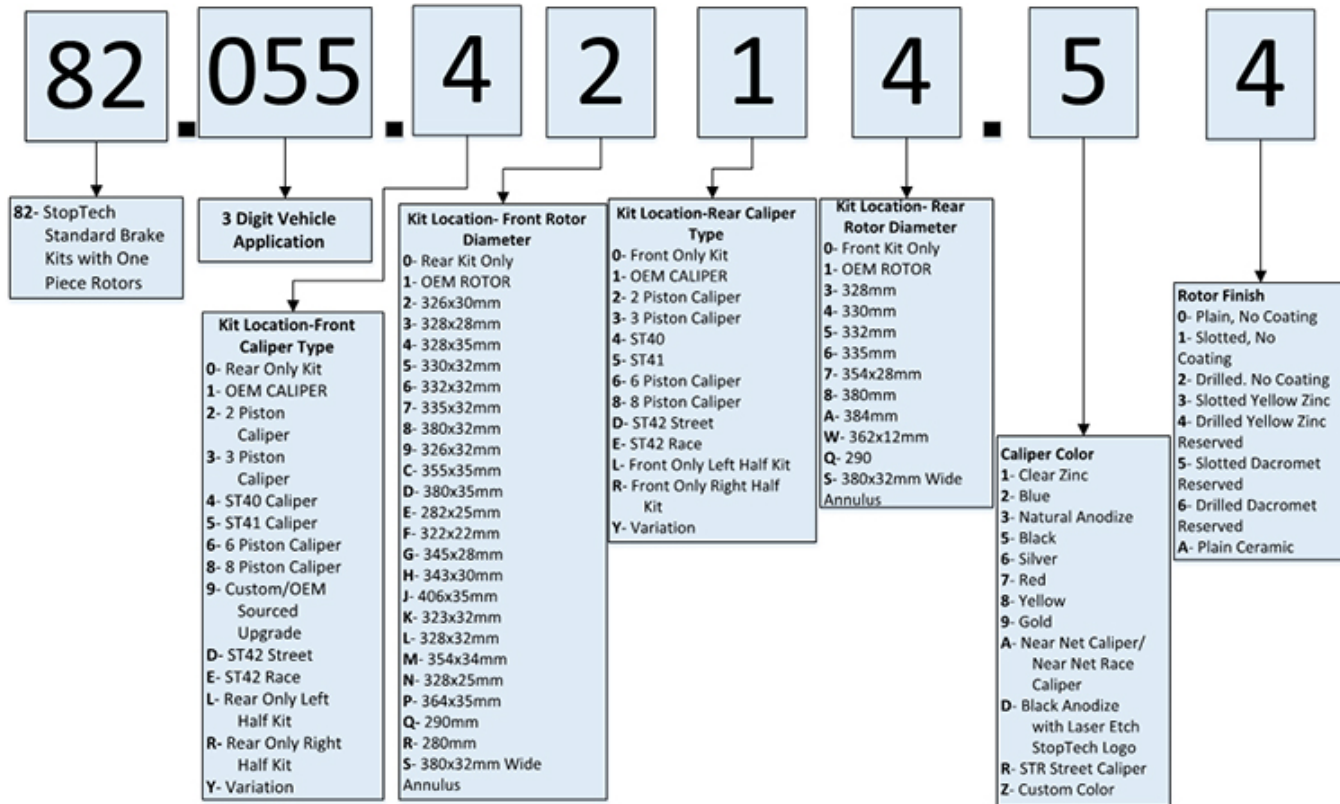

Big Brake Kit Part Number Key: 82