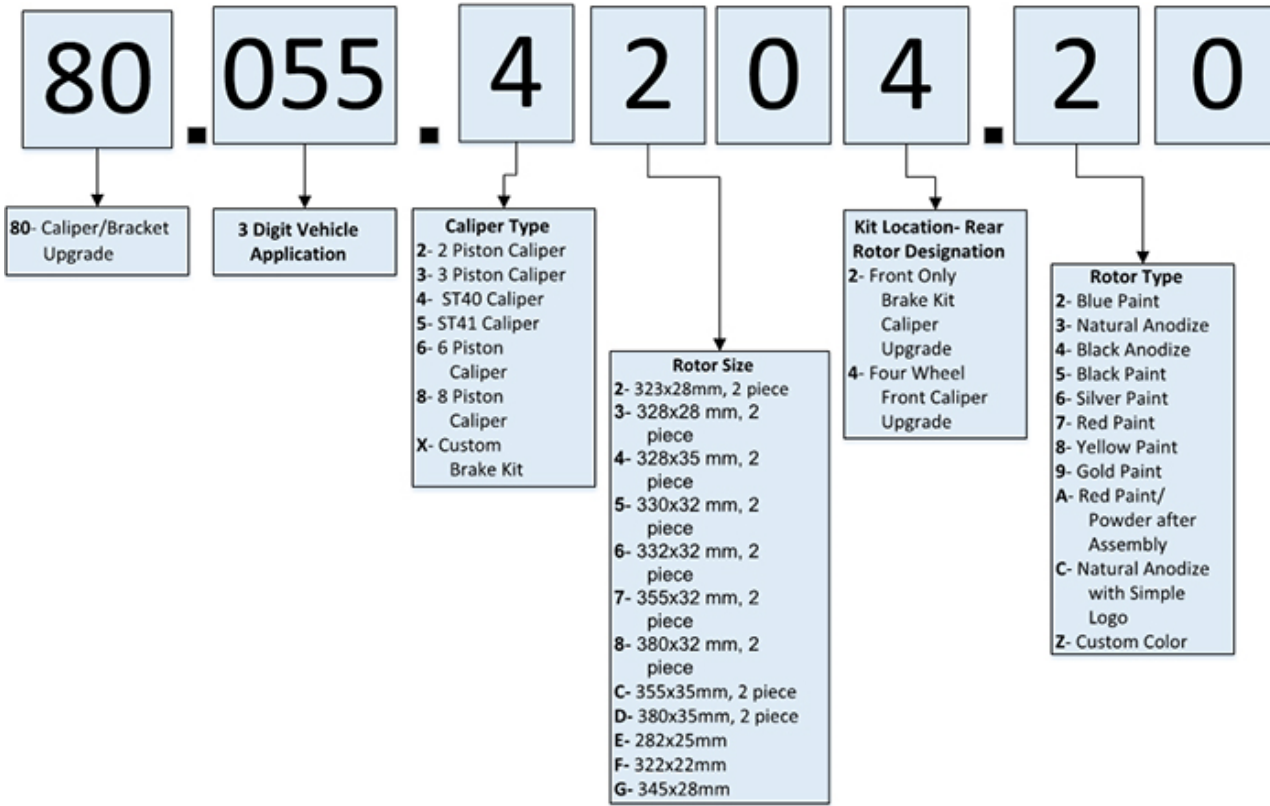

Big Brake Kits Part Numbering System

Big Brake Kit Part Number Key: 80