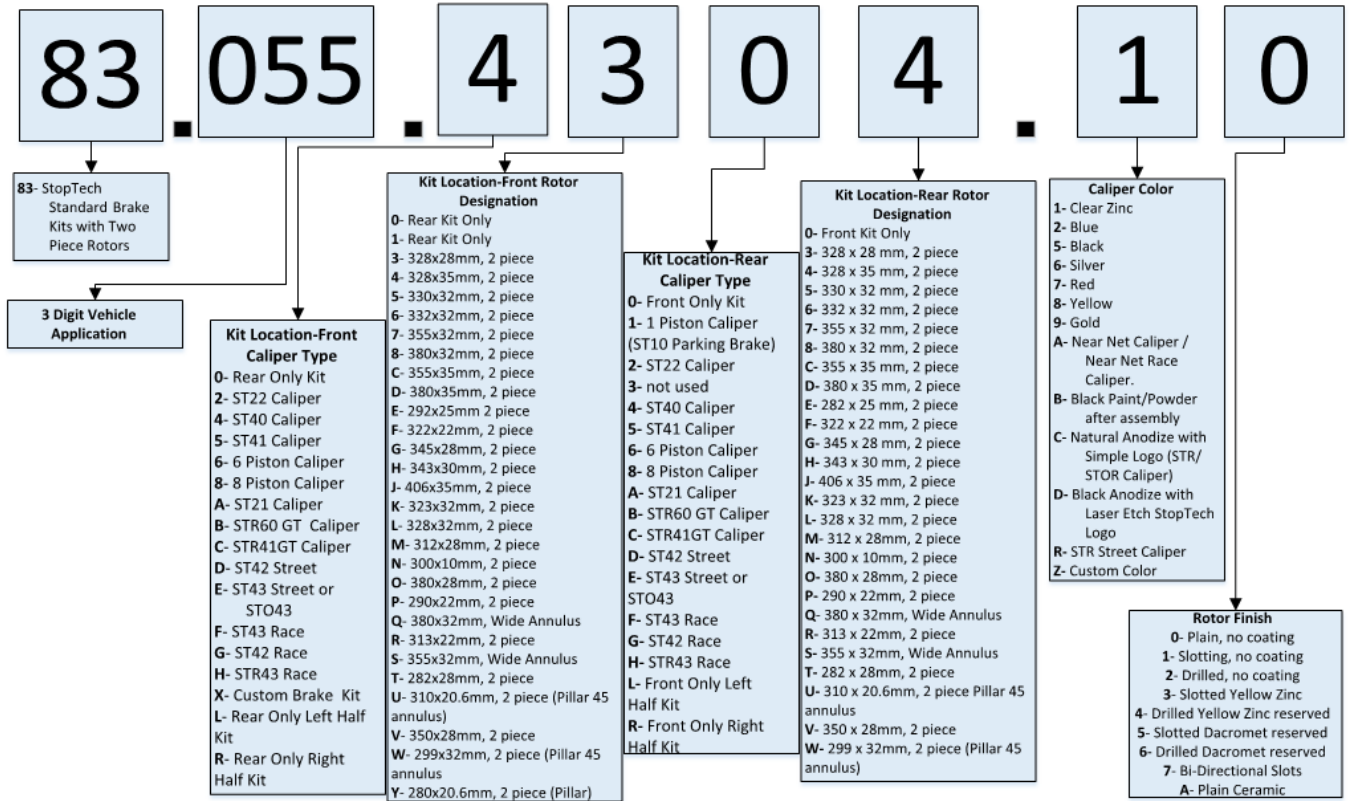

Big Brake Kits Part Numbering System

Big Brake Kit Part Number Key: 83