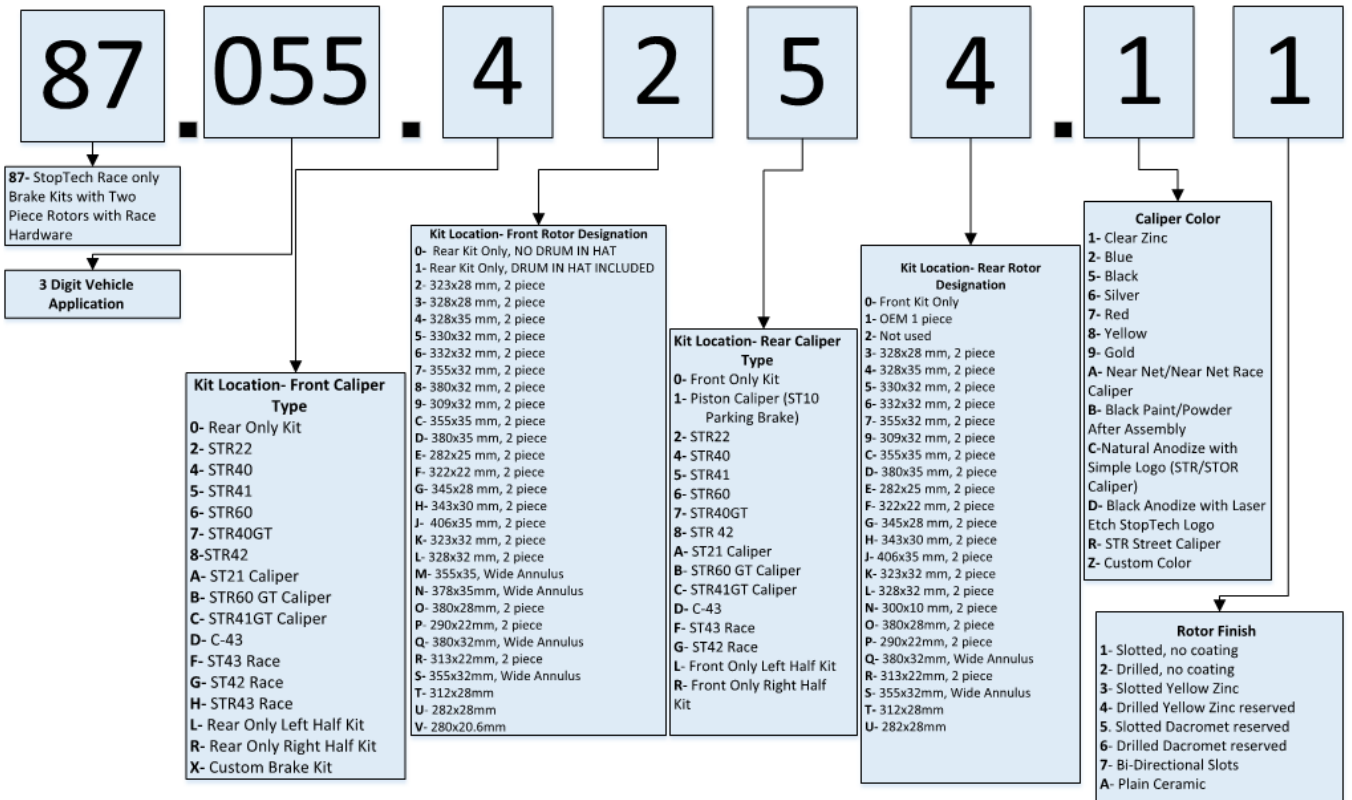

Big Brake Kit Part Number Key: 87