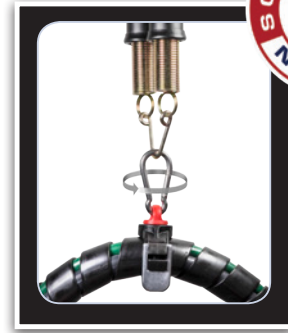

AIRPOWER LINE TEC-360™ CLAMP

The AirPower Line TEC-360™ Clamp offers all the same robust features as our original AirPower Line TEC-CLAMP™ with the added benefit of the red swivel top the TEC-360™ swivel top allows for the AirPower Line to rotate freely, preventing binding, interlocking springs, and stress on connection points.

Part No. 9890ST360
Stk. Code 47331

Stainless steel Speed Clip makes tender kit or pogo stick installations quick & easy

Red swivel top allows for a full 360° of rotation - no binding!

Heavy duty composite body provides superior strength and high performance in the most extreme application environments.

Body design is optimized to fit TECTRAN 3-In-One Air Power lines.

Easy to use aluminum locking clasp - No tools needed!

PROBLEM

Traditional clamps may lead to binding in your AirPower Line suspension. This limits movement and stresses suspension connection points and trailer connections. Binding may also cause tender springs to overlap and interlock so they cannot retract.

SOLUTION

The TEC-360™ red swivel top allows for the AirPower Line to rotate freely. This prevents binding, interlocked springs, and stress on connection points.