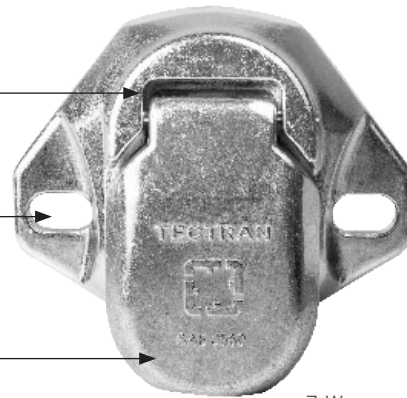

BULL-NOSE SOCKETS

RUGGED ELECTRICAL CONNECTION SOLUTIONS - Tectran has developed a better way to ensure sound electrical connections between the tractor and trailer. Tough “BUFFALO” plugs and sockets put up a hefty fight against corrosion and harsh handling.

Part No. 670-72
Stk. Code 38076

Stainless steel latch spring is enclosed in the housing to prevent exposure to the elements

Durable, die cast housing with extra thick mounting ears

“Bull-Nose” socket lid design allows the driver to catch and lift the lid from the underside and insert the plug with one hand, allowing a free hand to hold lines up off the deck

7-Way
Bull Nose Socket

The Complete Line-Up

The innovative “Bull-Nose” socket housing is available in a variety of configurations for every application. Please see our website, print catalog, or contact your local sales representative or sales office for more information.