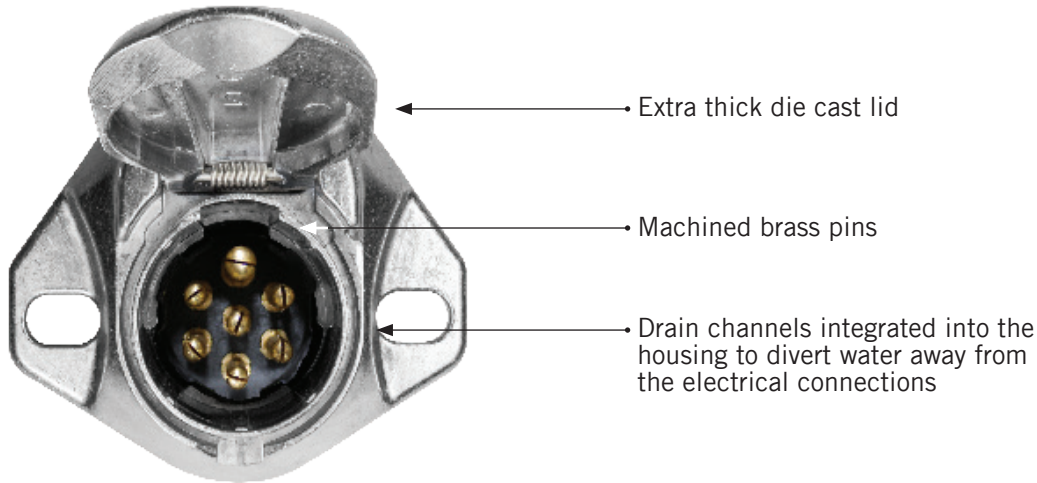

BULL-NOSE SOCKETS

RUGGED ELECTRICAL CONNECTION SOLUTIONS - Tectran has developed a better way to ensure sound electrical connections between the tractor and trailer. Tough “BUFFALO” plugs and sockets put up a hefty fight against corrosion and harsh handling.

Part No. 670-72
Stk. Code 38076

Stainless steel latch spring is enclosed in the housing to prevent exposure to the elements

Durable, die cast housing with extra thick mounting ears

“Bull-Nose” socket lid design allows the driver to catch and lift the lid from the underside and insert the plug with one hand, allowing a free hand to hold lines up off the deck

7-Way
Bull Nose Socket

The Complete Line-Up

The innovative “Bull-Nose” socket housing is available in a variety of configurations for every application. Please see our website, print catalog, or contact your local sales representative or sales office for more information.