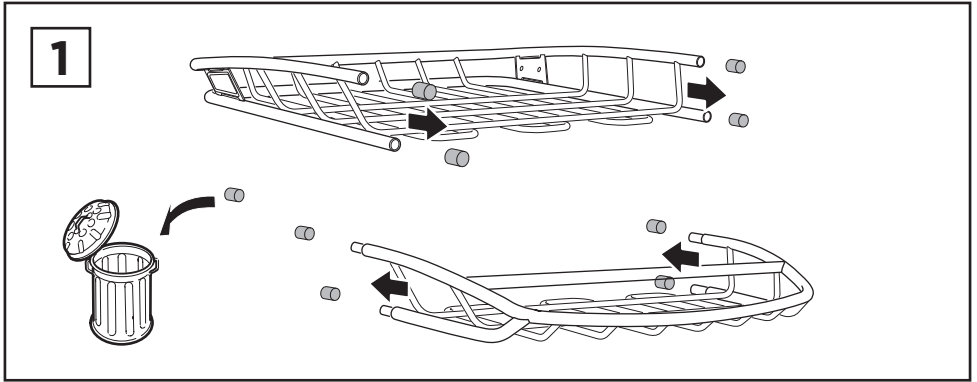

Thule Canyon XT 859XT

> Instructions

Carrier Basket

CITY CRASH
Complies with ISO norm

THULE WingBar/
AeroBlade

THULE AeroBar/
Rapid Aero

THULE SlideBar

THULE ProBar

THULE SquareBar

6a
 x4
  Ø12
  x4
  x4

Max 1/2" / 12 mm

Max 7/8" / 22 mm

**6b**
 x4
  x4
  x4
 Ø12
  x8
  x8

Max 3 1/2" / 90 mm

1 5/8"
40 mmMin 5/8" / 15 mm
Max 1" / 25 mm

Max 3 1/2" / 90 mm