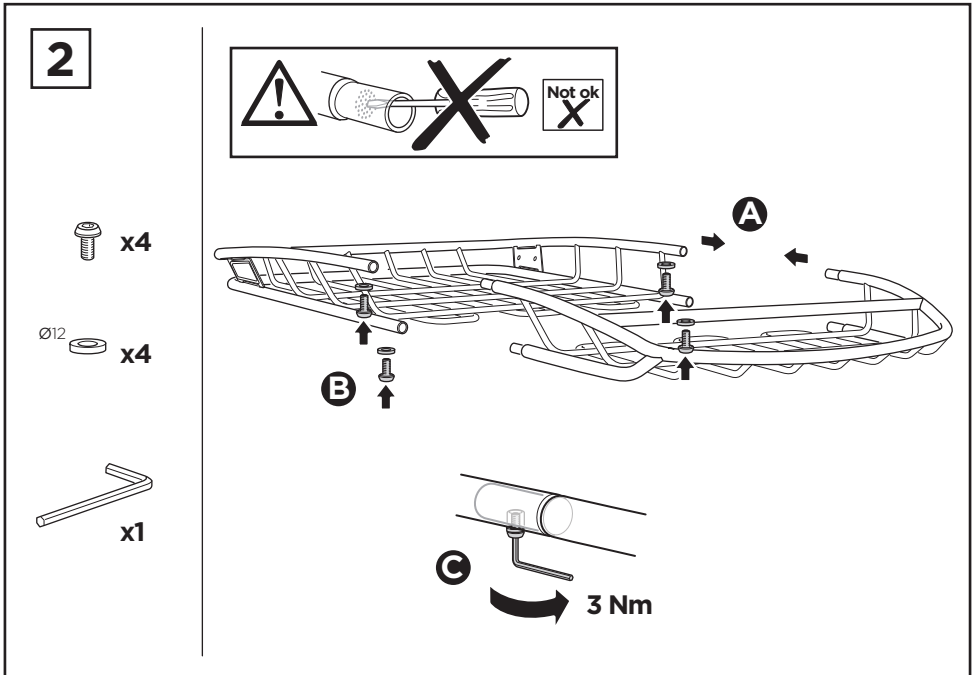

Thule Canyon XT 859XT

> Instructions

Carrier Basket

CITY CRASH
Complies with ISO norm

THULE WingBar/
AeroBlade

THULE AeroBar/
Rapid Aero

THULE SlideBar

THULE ProBar

THULE SquareBar

6a
 x4
  Ø12
  x4
  x4

Max 1/2" / 12 mm

Max 7/8" / 22 mm

**6b**
 x4
  x4
  x4
 Ø12
  x8
  x8

Max 3 1/2" / 90 mm

1 5/8"
40 mmMin 5/8" / 15 mm
Max 1" / 25 mm

Max 3 1/2" / 90 mm

2"
50 mmMin 1" / 25 mm
Max 1 3/8" / 35 mm

Max 3 1/2" / 90 mm

2 3/8"
60 mmMin 1 3/8" / 35 mm
Max 1 3/4" / 45 mm

7

 x4

 x4

A

B