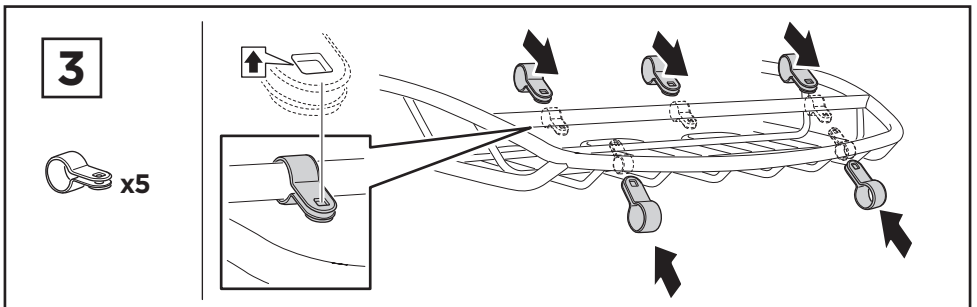

Thule Canyon XT 859XT

> Instructions

Carrier Basket

CITY CRASH
Complies with ISO norm

THULE WingBar/
AeroBlade

THULE AeroBar/
Rapid Aero

THULE SlideBar

THULE ProBar

THULE SquareBar

6a
 x4
  Ø12
  x4
  x4

Max 1/2" / 12 mm

Max 7/8" / 22 mm

**6b**
 x4
  x4
  x4
 Ø12
  x8
  x8

Max 3 1/2" / 90 mm

1 5/8"
40 mmMin 5/8" / 15 mm
Max 1" / 25 mm

Max 3 1/2" / 90 mm