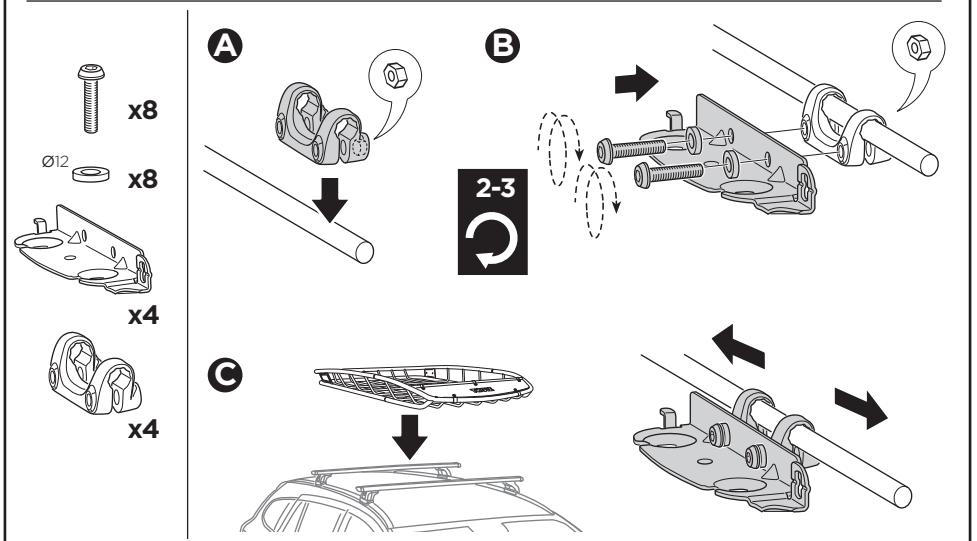

Thule Canyon XT 859XT

> Instructions

Carrier Basket

CITY CRASH
Complies with ISO norm

THULE WingBar/
AeroBlade

THULE AeroBar/
Rapid Aero

THULE SlideBar

THULE ProBar

THULE SquareBar

6a
 x4
  Ø12
  x4
  x4

Max 1/2" / 12 mm

Max 7/8" / 22 mm

**6b**
 x4
  x4
  x4
 Ø12
  x8
  x8

Max 3 1/2" / 90 mm

1 5/8"
40 mmMin 5/8" / 15 mm
Max 1" / 25 mm

Max 3 1/2" / 90 mm

2"
50 mmMin 1" / 25 mm
Max 1 3/8" / 35 mm

Max 3 1/2" / 90 mm

2 3/8"
60 mmMin 1 3/8" / 35 mm
Max 1 3/4" / 45 mm

7

 x4

 x4

A

B