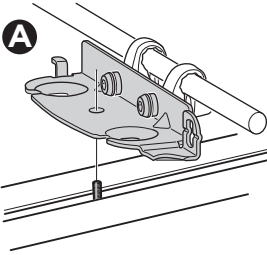

THULE SquareBar

6a
 x4
  Ø12
  x4
  x4

Max 1/2" / 12 mm

Max 7/8" / 22 mm

**6b**
 x4
  x4
  x4
 Ø12
  x8
  x8

Max 3 1/2" / 90 mm

1 5/8"
40 mmMin 5/8" / 15 mm
Max 1" / 25 mm

Max 3 1/2" / 90 mm

2"
50 mmMin 1" / 25 mm
Max 1 3/8" / 35 mm

Max 3 1/2" / 90 mm

2 3/8"
60 mmMin 1 3/8" / 35 mm
Max 1 3/4" / 45 mm

7

 x4

 x4

A

B