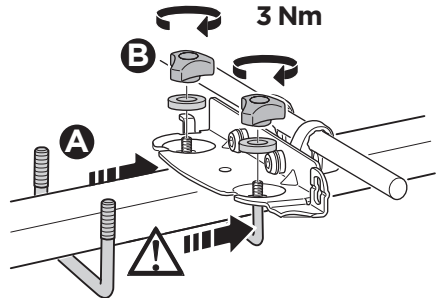

THULE SquareBar

6a
 x4
  Ø12
  x4
  x4

Max 1/2" / 12 mm

Max 7/8" / 22 mm

**6b**
 x4
  x4
  x4
 Ø12
  x8
  x8

Max 3 1/2" / 90 mm

1 5/8"
40 mmMin 5/8" / 15 mm
Max 1" / 25 mm

Max 3 1/2" / 90 mm

2"
50 mmMin 1" / 25 mm
Max 1 3/8" / 35 mm

Max 3 1/2" / 90 mm

2 3/8"
60 mmMin 1 3/8" / 35 mm
Max 1 3/4" / 45 mm

7

 x4

 x4

A

B