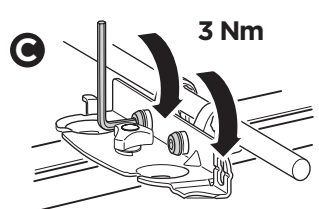

THULE SquareBar

6a
 x4
  Ø12
  x4
  x4

Max 1/2" / 12 mm

Max 7/8" / 22 mm

**6b**
 x4
  x4
  x4
 Ø12
  x8
  x8

Max 3 1/2" / 90 mm

1 5/8"
40 mmMin 5/8" / 15 mm
Max 1" / 25 mm

Max 3 1/2" / 90 mm

2"
50 mmMin 1" / 25 mm
Max 1 3/8" / 35 mm

Max 3 1/2" / 90 mm

2 3/8"
60 mmMin 1 3/8" / 35 mm
Max 1 3/4" / 45 mm

7

 x4

 x4

A

B