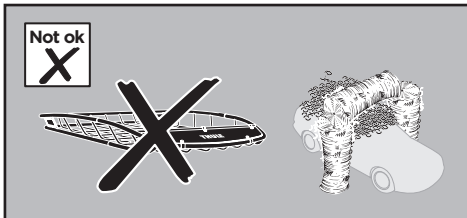

Thule Canyon XT 859XT

> Instructions

Carrier Basket

CITY CRASH
Complies with ISO norm

THULE WingBar/
AeroBlade

THULE AeroBar/
Rapid Aero

THULE SlideBar

THULE ProBar

THULE SquareBar

6a
 x4
  Ø12
  x4
  x4

Max 1/2" / 12 mm

Max 7/8" / 22 mm

**6b**
 x4
  x4
  x4
 Ø12
  x8
  x8

Max 3 1/2" / 90 mm

1 5/8"
40 mmMin 5/8" / 15 mm
Max 1" / 25 mm

Max 3 1/2" / 90 mm