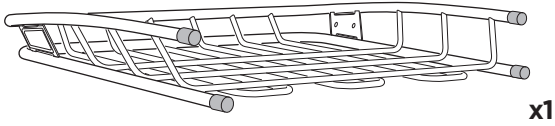

Thule Canyon XT 859XT

> Instructions

Carrier Basket

CITY CRASH
Complies with ISO norm

THULE WingBar/
AeroBlade

THULE AeroBar/
Rapid Aero

THULE SlideBar

THULE ProBar

THULE SquareBar

6a
 x4
  Ø12
  x4
  x4

Max 1/2" / 12 mm

Max 7/8" / 22 mm

**6b**
 x4
  x4
  x4
 Ø12
  x8
  x8

Max 3 1/2" / 90 mm

1 5/8"
40 mmMin 5/8" / 15 mm
Max 1" / 25 mm

Max 3 1/2" / 90 mm

2"
50 mmMin 1" / 25 mm
Max 1 3/8" / 35 mm

Max 3 1/2" / 90 mm

2 3/8"
60 mmMin 1 3/8" / 35 mm
Max 1 3/4" / 45 mm

7

 x4

 x4

A

B