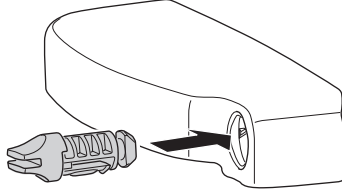

THULE SquareBar

6a
 x4
  Ø12
  x4
  x4

Max 1/2" / 12 mm

Max 7/8" / 22 mm

**6b**
 x4
  x4
  x4
 Ø12
  x8
  x8

Max 3 1/2" / 90 mm

1 5/8"
40 mmMin 5/8" / 15 mm
Max 1" / 25 mm

Max 3 1/2" / 90 mm

2"
50 mmMin 1" / 25 mm
Max 1 3/8" / 35 mm

Max 3 1/2" / 90 mm

2 3/8"
60 mmMin 1 3/8" / 35 mm
Max 1 3/4" / 45 mm

7

 x4

 x4

A

B