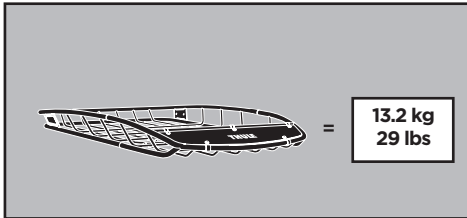

Thule Canyon XT 859XT

> Instructions

Carrier Basket

CITY CRASH
Complies with ISO norm

THULE WingBar/
AeroBlade

THULE AeroBar/
Rapid Aero

THULE SlideBar

THULE ProBar

THULE SquareBar

6a
 x4
  Ø12
  x4
  x4

Max 1/2" / 12 mm

Max 7/8" / 22 mm

**6b**
 x4
  x4
  x4
 Ø12
  x8
  x8

Max 3 1/2" / 90 mm

1 5/8"
40 mmMin 5/8" / 15 mm
Max 1" / 25 mm

Max 3 1/2" / 90 mm