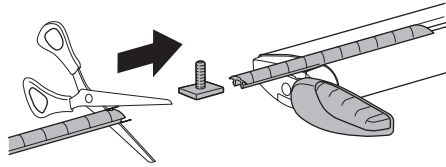

Thule Canyon XT 859XT

> Instructions

Carrier Basket

CITY CRASH
Complies with ISO norm

THULE WingBar/
AeroBlade

THULE AeroBar/
Rapid Aero

THULE SlideBar

THULE ProBar

THULE SquareBar

6a
 x4
  Ø12
  x4
  x4

Max 1/2" / 12 mm

Max 7/8" / 22 mm

**6b**
 x4
  x4
  x4
 Ø12
  x8
  x8

Max 3 1/2" / 90 mm

1 5/8"
40 mmMin 5/8" / 15 mm
Max 1" / 25 mm

Max 3 1/2" / 90 mm

2"
50 mmMin 1" / 25 mm
Max 1 3/8" / 35 mm

Max 3 1/2" / 90 mm

2 3/8"
60 mmMin 1 3/8" / 35 mm
Max 1 3/4" / 45 mm

7

 x4

 x4

A

B