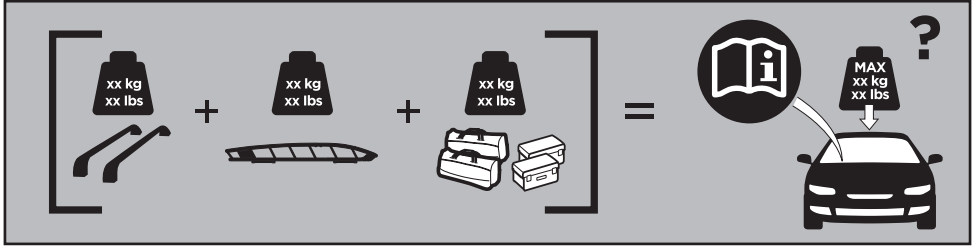

Thule Canyon XT 859XT

> Instructions

Carrier Basket

CITY CRASH
Complies with ISO norm

THULE WingBar/
AeroBlade

THULE AeroBar/
Rapid Aero

THULE SlideBar

THULE ProBar

THULE SquareBar

6a
 x4
  Ø12
  x4
  x4

Max 1/2" / 12 mm

Max 7/8" / 22 mm

**6b**
 x4
  x4
  x4
 Ø12
  x8
  x8

Max 3 1/2" / 90 mm

1 5/8"
40 mmMin 5/8" / 15 mm
Max 1" / 25 mm

Max 3 1/2" / 90 mm