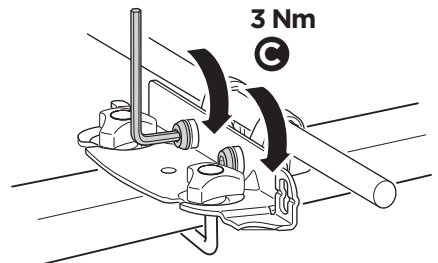

THULE SquareBar

6a
 x4
  Ø12
  x4
  x4

Max 1/2" / 12 mm

Max 7/8" / 22 mm

**6b**
 x4
  x4
  x4
 Ø12
  x8
  x8

Max 3 1/2" / 90 mm

1 5/8"
40 mmMin 5/8" / 15 mm
Max 1" / 25 mm

Max 3 1/2" / 90 mm

2"
50 mmMin 1" / 25 mm
Max 1 3/8" / 35 mm

Max 3 1/2" / 90 mm

2 3/8"
60 mmMin 1 3/8" / 35 mm
Max 1 3/4" / 45 mm

7

 x4

 x4

A

B