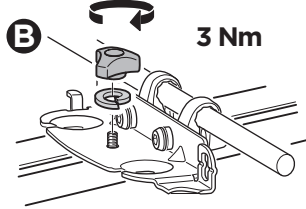

THULE SquareBar

6a
 x4
  Ø12
  x4
  x4

Max 1/2" / 12 mm

Max 7/8" / 22 mm

**6b**
 x4
  x4
  x4
 Ø12
  x8
  x8

Max 3 1/2" / 90 mm

1 5/8"
40 mmMin 5/8" / 15 mm
Max 1" / 25 mm

Max 3 1/2" / 90 mm

2"
50 mmMin 1" / 25 mm
Max 1 3/8" / 35 mm

Max 3 1/2" / 90 mm

2 3/8"
60 mmMin 1 3/8" / 35 mm
Max 1 3/4" / 45 mm

7

 x4

 x4

A

B