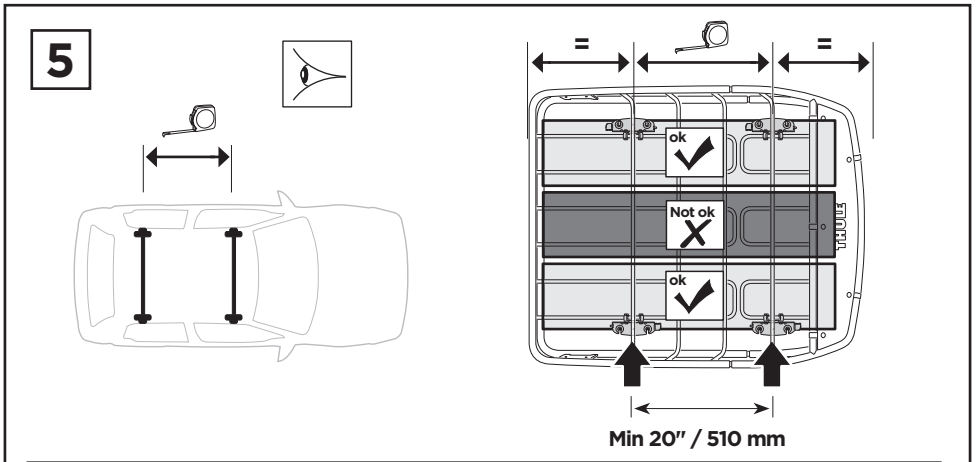

Thule Canyon XT 859XT

> Instructions

Carrier Basket

CITY CRASH
Complies with ISO norm

THULE WingBar/
AeroBlade

THULE AeroBar/
Rapid Aero

THULE SlideBar

THULE ProBar

THULE SquareBar

6a
 x4
  Ø12
  x4
  x4

Max 1/2" / 12 mm

Max 7/8" / 22 mm

**6b**
 x4
  x4
  x4
 Ø12
  x8
  x8

Max 3 1/2" / 90 mm

1 5/8"
40 mmMin 5/8" / 15 mm
Max 1" / 25 mm

Max 3 1/2" / 90 mm

2"
50 mmMin 1" / 25 mm
Max 1 3/8" / 35 mm

Max 3 1/2" / 90 mm

2 3/8"
60 mmMin 1 3/8" / 35 mm
Max 1 3/4" / 45 mm

7

 x4

 x4

A

B