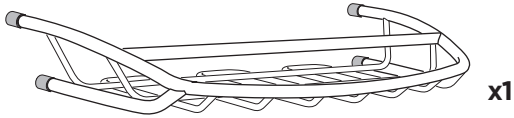

Thule Canyon XT 859XT

> Instructions

Carrier Basket

CITY CRASH
Complies with ISO norm

THULE WingBar/
AeroBlade

THULE AeroBar/
Rapid Aero

THULE SlideBar

THULE ProBar

THULE SquareBar

6a
 x4
  Ø12
  x4
  x4

Max 1/2" / 12 mm

Max 7/8" / 22 mm

**6b**
 x4
  x4
  x4
 Ø12
  x8
  x8

Max 3 1/2" / 90 mm

1 5/8"
40 mmMin 5/8" / 15 mm
Max 1" / 25 mm

Max 3 1/2" / 90 mm

2"
50 mmMin 1" / 25 mm
Max 1 3/8" / 35 mm

Max 3 1/2" / 90 mm

2 3/8"
60 mmMin 1 3/8" / 35 mm
Max 1 3/4" / 45 mm

7

 x4

 x4

A

B