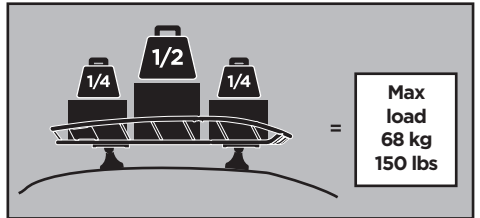

Thule Canyon XT 859XT

> Instructions

Carrier Basket

CITY CRASH
Complies with ISO norm

THULE WingBar/
AeroBlade

THULE AeroBar/
Rapid Aero

THULE SlideBar

THULE ProBar

THULE SquareBar

6a
 x4
  Ø12
  x4
  x4

Max 1/2" / 12 mm

Max 7/8" / 22 mm

**6b**
 x4
  x4
  x4
 Ø12
  x8
  x8

Max 3 1/2" / 90 mm

1 5/8"
40 mmMin 5/8" / 15 mm
Max 1" / 25 mm

Max 3 1/2" / 90 mm