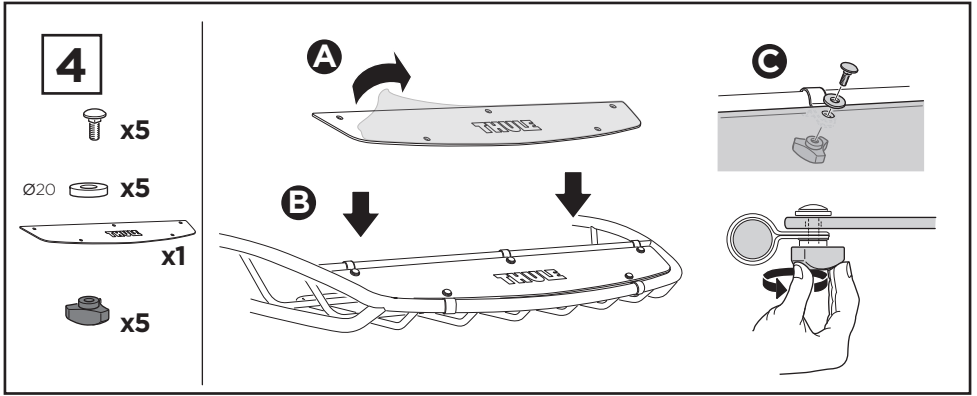

Thule Canyon XT 859XT

> Instructions

Carrier Basket

CITY CRASH
Complies with ISO norm

THULE WingBar/
AeroBlade

THULE AeroBar/
Rapid Aero

THULE SlideBar

THULE ProBar

THULE SquareBar

6a
 x4
  Ø12
  x4
  x4

Max 1/2" / 12 mm

Max 7/8" / 22 mm

**6b**
 x4
  x4
  x4
 Ø12
  x8
  x8

Max 3 1/2" / 90 mm

1 5/8"
40 mmMin 5/8" / 15 mm
Max 1" / 25 mm

Max 3 1/2" / 90 mm