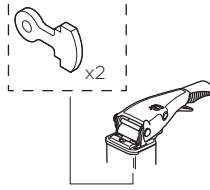

# Thule EasyFold XT

**THULE**  
SWEDEN

933

Key

No  
N001-N200  
Sparepart No  
1500002001 - 1500002200

Key+Lock

= N.....

No  
N001-N200  
Sparepart No  
1500001001 - 1500001200

Rubber Spring  
52632

52415 52414 52846

52738

x1

x1

x1

933100: 52850  
933300: 52851

52847

AB CD 123

2-3 mm = A x2

4-5 mm = B x2

52540 Cable Clip

x4

» PART OF THULE GROUP

Bike

Buy safe, easy-to-use, and stylish bike racks on our website.