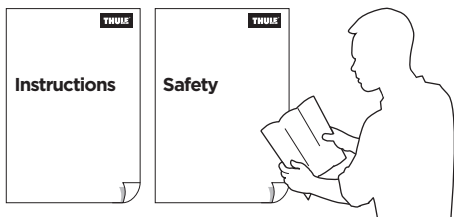

➤ Instructions

Thule EasyFold XT 2 933

Tow bar-mounted bike carrier

CITY CRASH

Complies with ISO norm

Thule EasyFold XT 2

933100 / 933300 Left-hand traffic

i