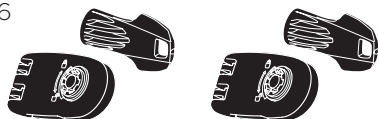

Thule Wheel Strap Locks

986