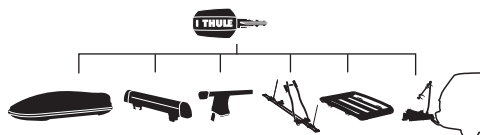

Thule One-Key System