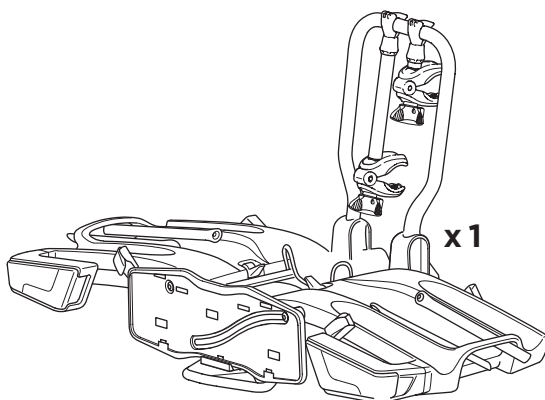

➤ Instructions

Thule EasyFold XT 2 933

Tow bar-mounted bike carrier

CITY CRASH

Complies with ISO norm

Thule EasyFold XT 2

933100 / 933300 Left-hand traffic

i