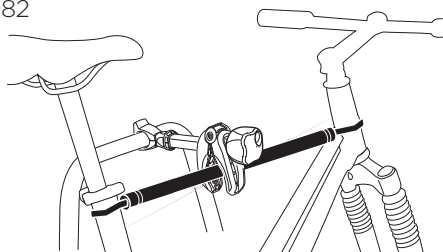

Thule Bike Frame Adapter

982