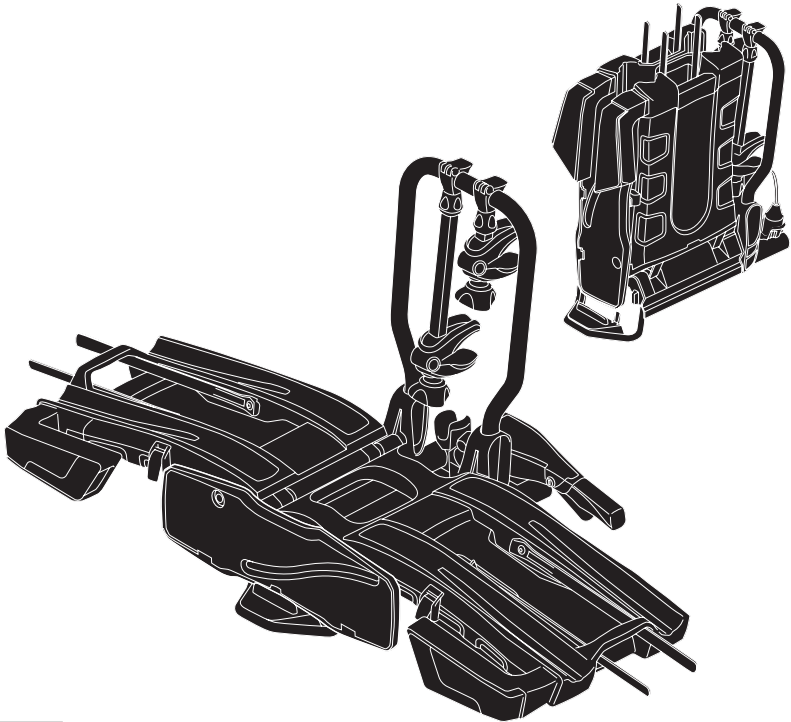

➤ Instructions

Thule EasyFold XT 2 933

Tow bar-mounted bike carrier

CITY CRASH

Complies with ISO norm

Thule EasyFold XT 2

933100 / 933300 Left-hand traffic

i