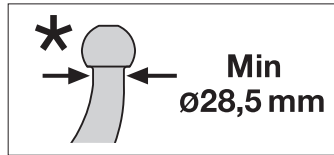

40 kg		Max 22,1 kg
50 kg		Max 32,1 kg
60 kg		Max 42,1 kg
70 kg		Max 52,1 kg
>80 kg		Max 60 kg*

17,9 kg