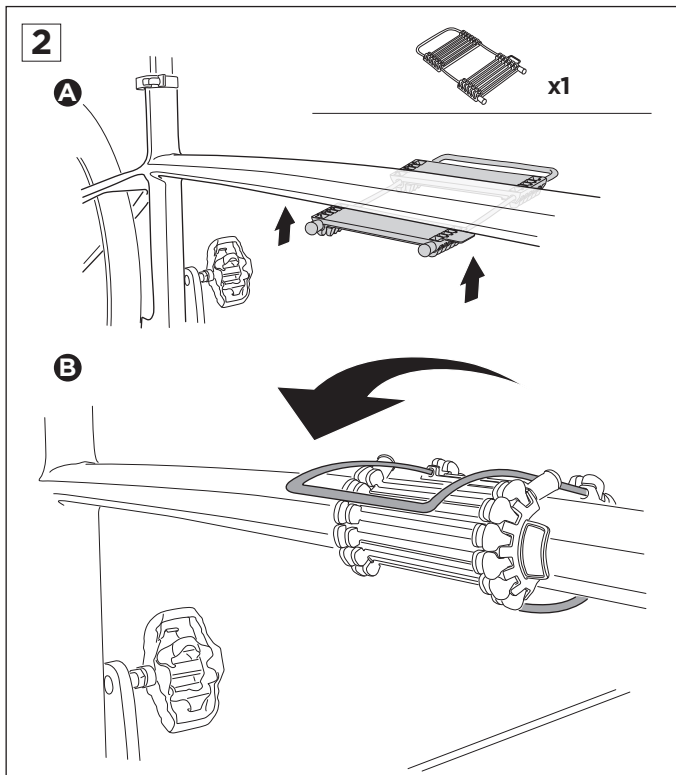

Thule Carbon Frame Protector 984101
for Thule ProRide 598003 and
Thule AcuTight Torque Limiter Knob

> Instructions

©

Thule ProRide 598003

Thule AcuTight Torque Limiter Knob