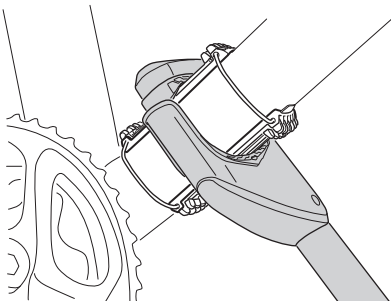

Thule Carbon Frame Protector 984101
for Thule ProRide 598003 and
Thule AcuTight Torque Limiter Knob

> Instructions

©

Thule ProRide 598003

Thule AcuTight Torque Limiter Knob