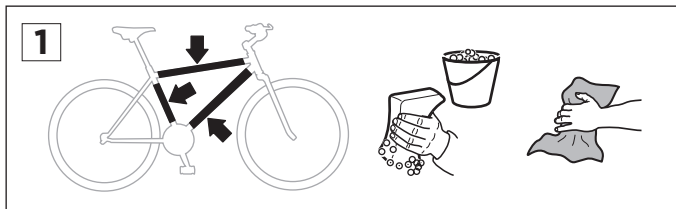

Thule Carbon Frame Protector 984101
for Thule ProRide 598003 and
Thule AcuTight Torque Limiter Knob

> Instructions

©

Thule ProRide 598003

Thule AcuTight Torque Limiter Knob