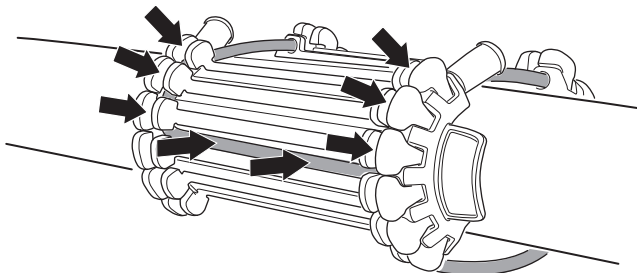

Thule Carbon Frame Protector 984101
for Thule ProRide 598003 and
Thule AcuTight Torque Limiter Knob

> Instructions

©

Thule ProRide 598003

Thule AcuTight Torque Limiter Knob