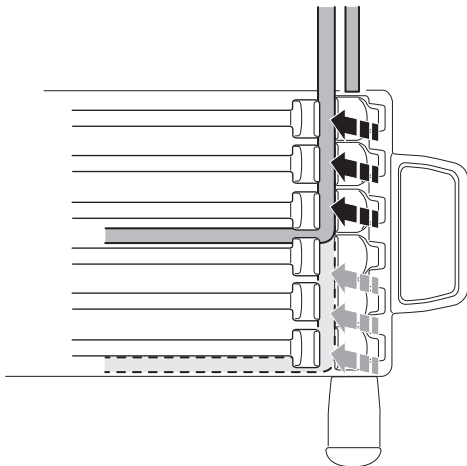

Thule Carbon Frame Protector 984101
for Thule ProRide 598003 and
Thule AcuTight Torque Limiter Knob

> Instructions

©

Thule ProRide 598003

Thule AcuTight Torque Limiter Knob