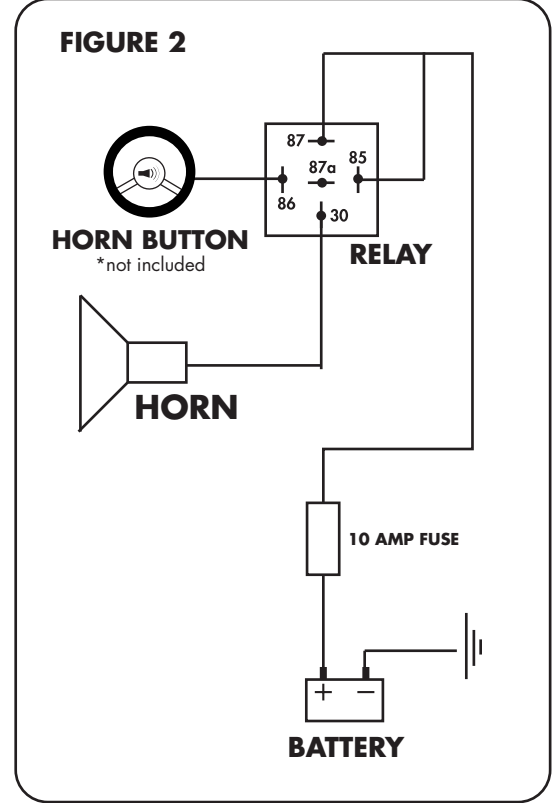

HIGH POWERED HORNS

TRGH152

TRGH153

A SWITCH ONLY

B NEGATIVE INPUT WITH RELAY