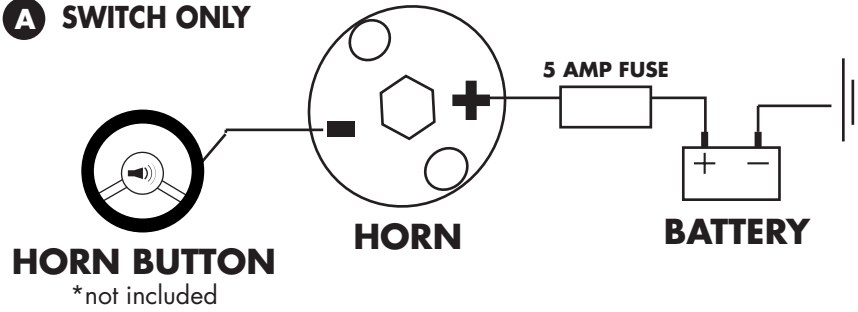

HIGH POWERED HORNS

TRGH152

TRGH153

A SWITCH ONLY

B NEGATIVE INPUT WITH RELAY