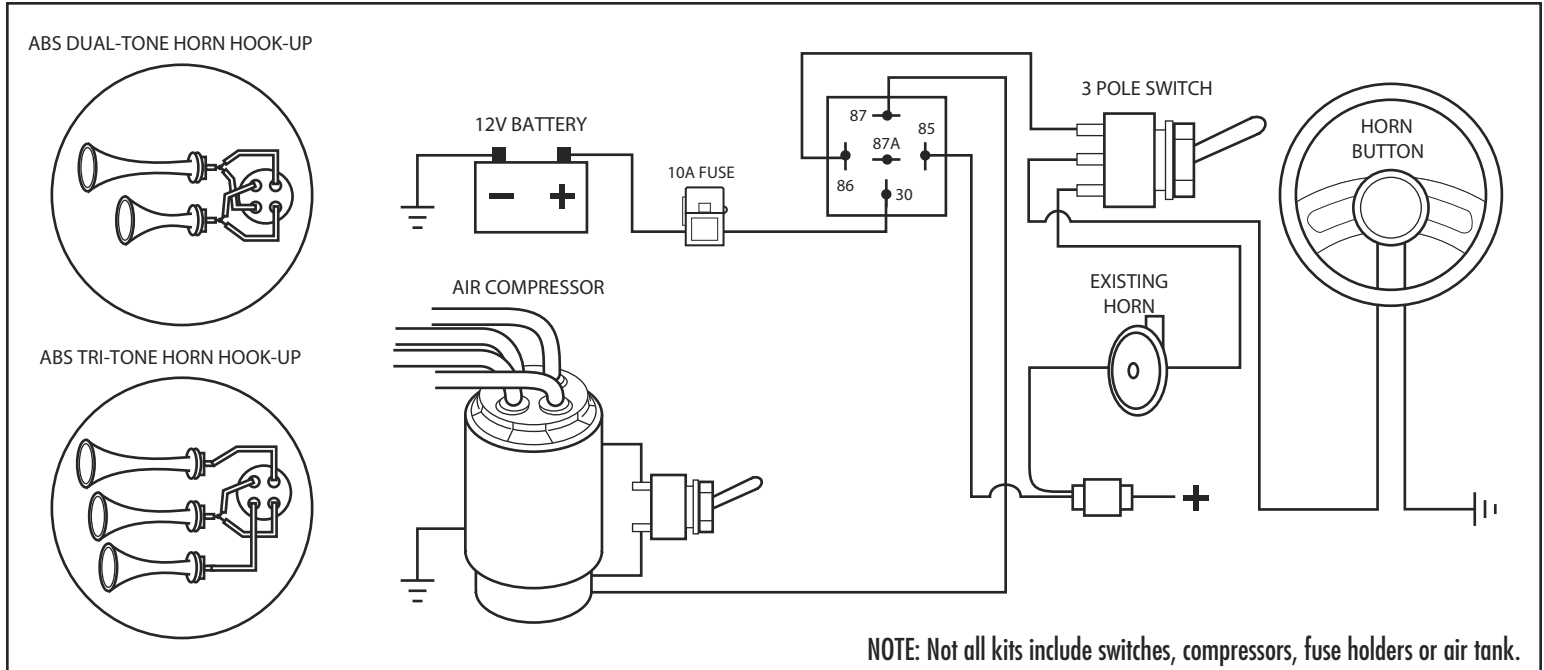

# HIGH POWERED HORNS

**Part Numbers: TRGH165 & TRGH170**

**WIRING DIAGRAM: ABS Plastic Air Horns**

**Part Numbers: TRGH155, TRGH156, TRGH158, TRGH160, TRGH166**

**WIRING DIAGRAM: Chrome Plated Air Horns**

# USER GUIDE AND INSTALLATION MANUAL HIGH POWERED HORNS

**Part Numbers: TRGH161 & TRGH162**

**WIRING DIAGRAM: EVAC TRAIN HORN KITS**