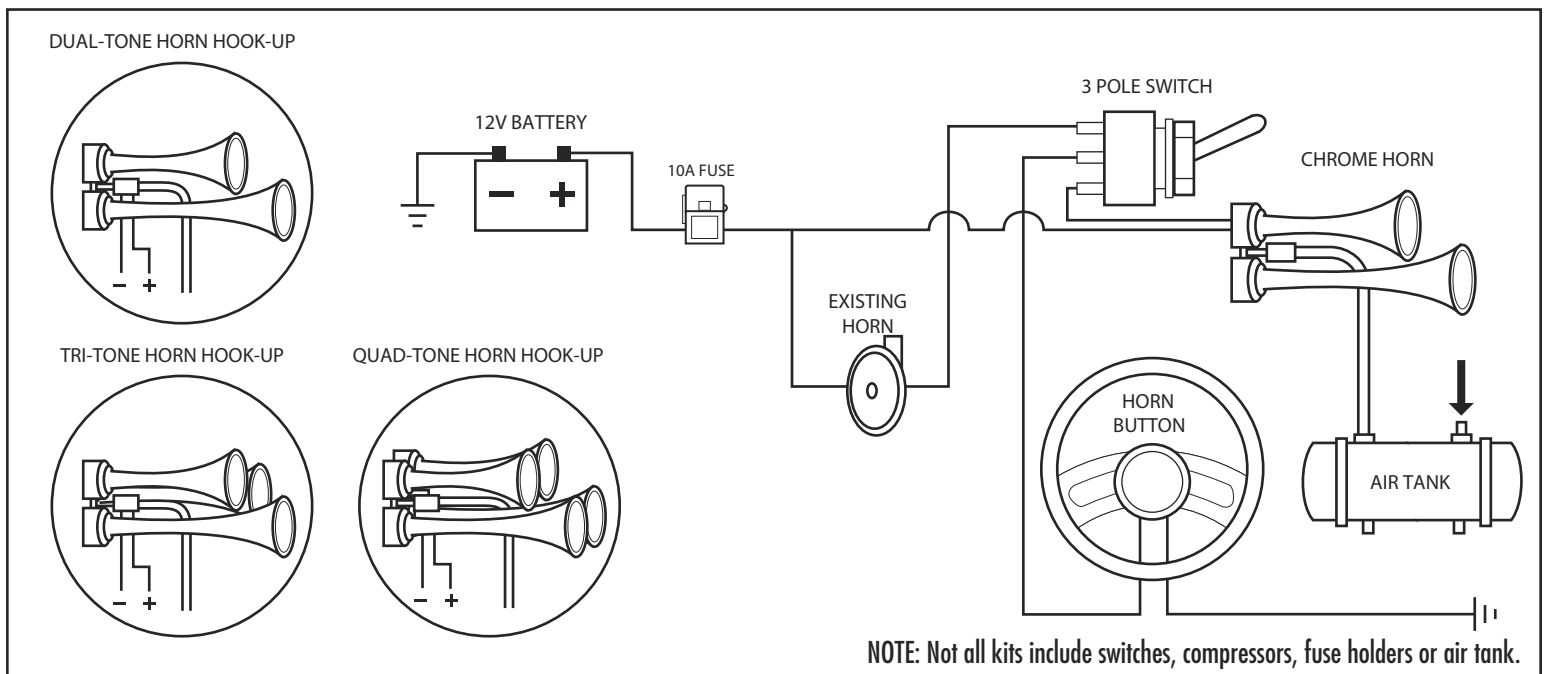

# HIGH POWERED HORNS

**Part Numbers: TRGH165 & TRGH170**

**WIRING DIAGRAM: ABS Plastic Air Horns**

**Part Numbers: TRGH155, TRGH156, TRGH158, TRGH160, TRGH166**

**WIRING DIAGRAM: Chrome Plated Air Horns**

# USER GUIDE AND INSTALLATION MANUAL HIGH POWERED HORNS

**Part Numbers: TRGH161 & TRGH162**

**WIRING DIAGRAM: EVAC TRAIN HORN KITS**