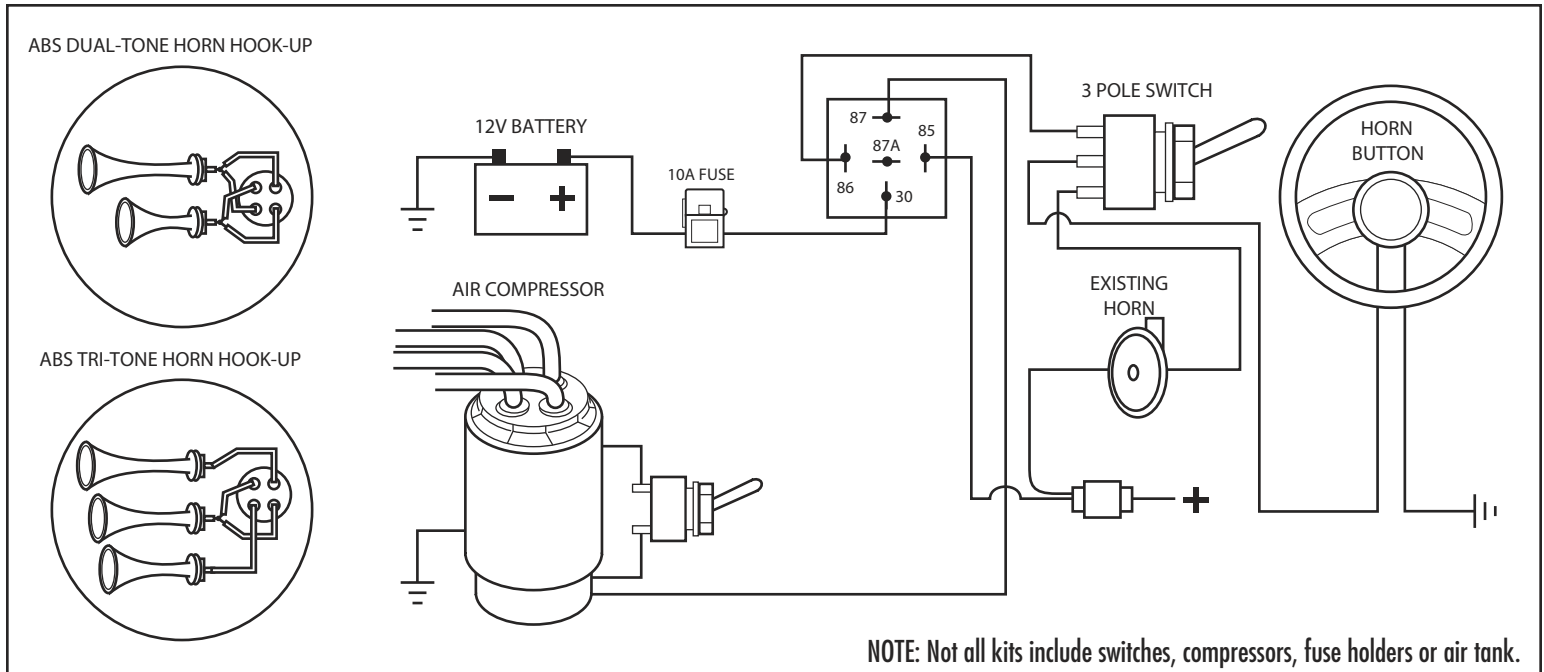

# HIGH POWERED HORNS

**Part Numbers: TRGH165 & TRGH170**

**WIRING DIAGRAM: ABS Plastic Air Horns**

**Part Numbers: TRGH155, TRGH156, TRGH158, TRGH160, TRGH166**

**WIRING DIAGRAM: Chrome Plated Air Horns**

# USER GUIDE AND INSTALLATION MANUAL HIGH POWERED HORNS

**Part Numbers: TRGH161 & TRGH162**

**WIRING DIAGRAM: EVAC TRAIN HORN KITS**