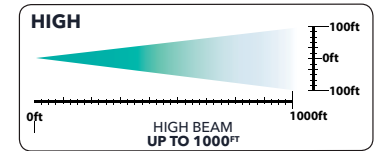

BEAM PATTERN