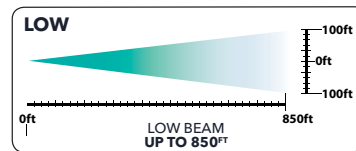

BEAM PATTERN