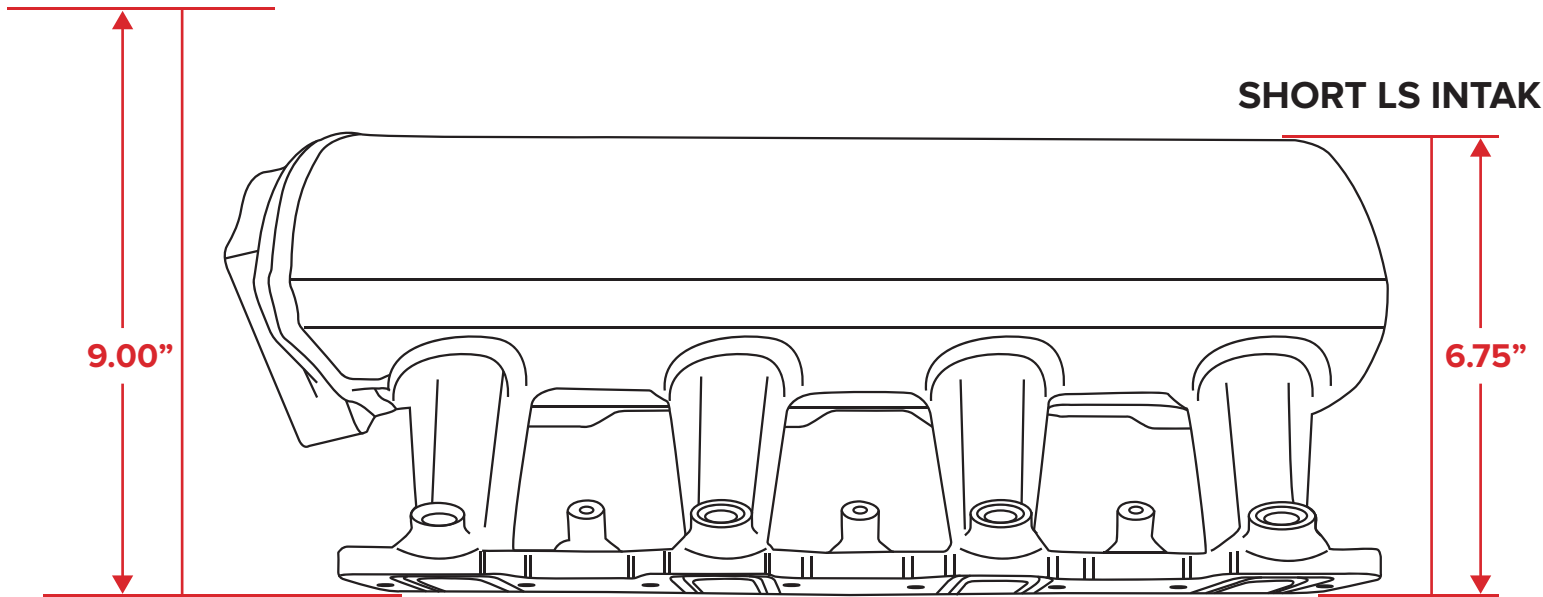

TALL LS INTAKE

SHORT LS INTAKE

LS3/LS7 STYLE INJECTOR

COMPATIBLE WITH TSP INTAKE MAINFOLD (PRODUCT NO. 81003 & 81007)