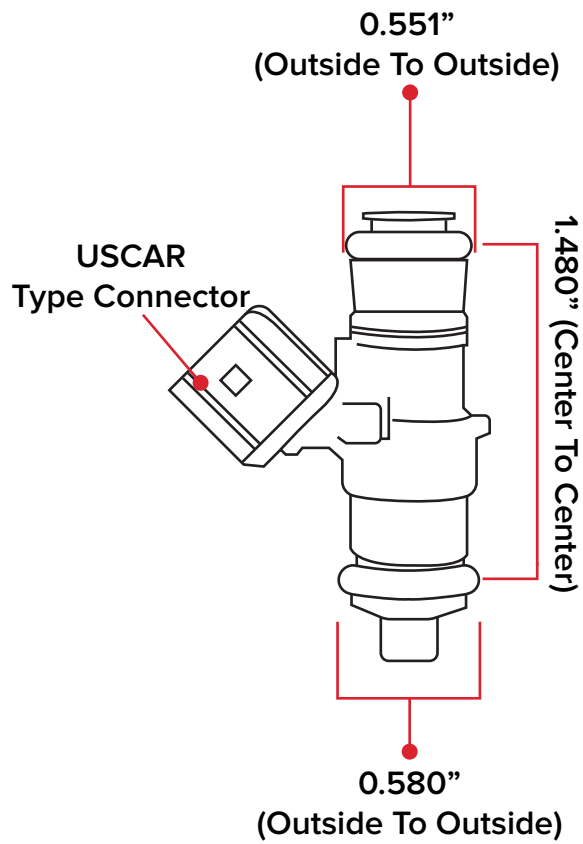

TALL LS INTAKE

SHORT LS INTAKE

LS3/LS7 STYLE INJECTOR

COMPATIBLE WITH TSP INTAKE MAINFOLD (PRODUCT NO. 81003 & 81007)